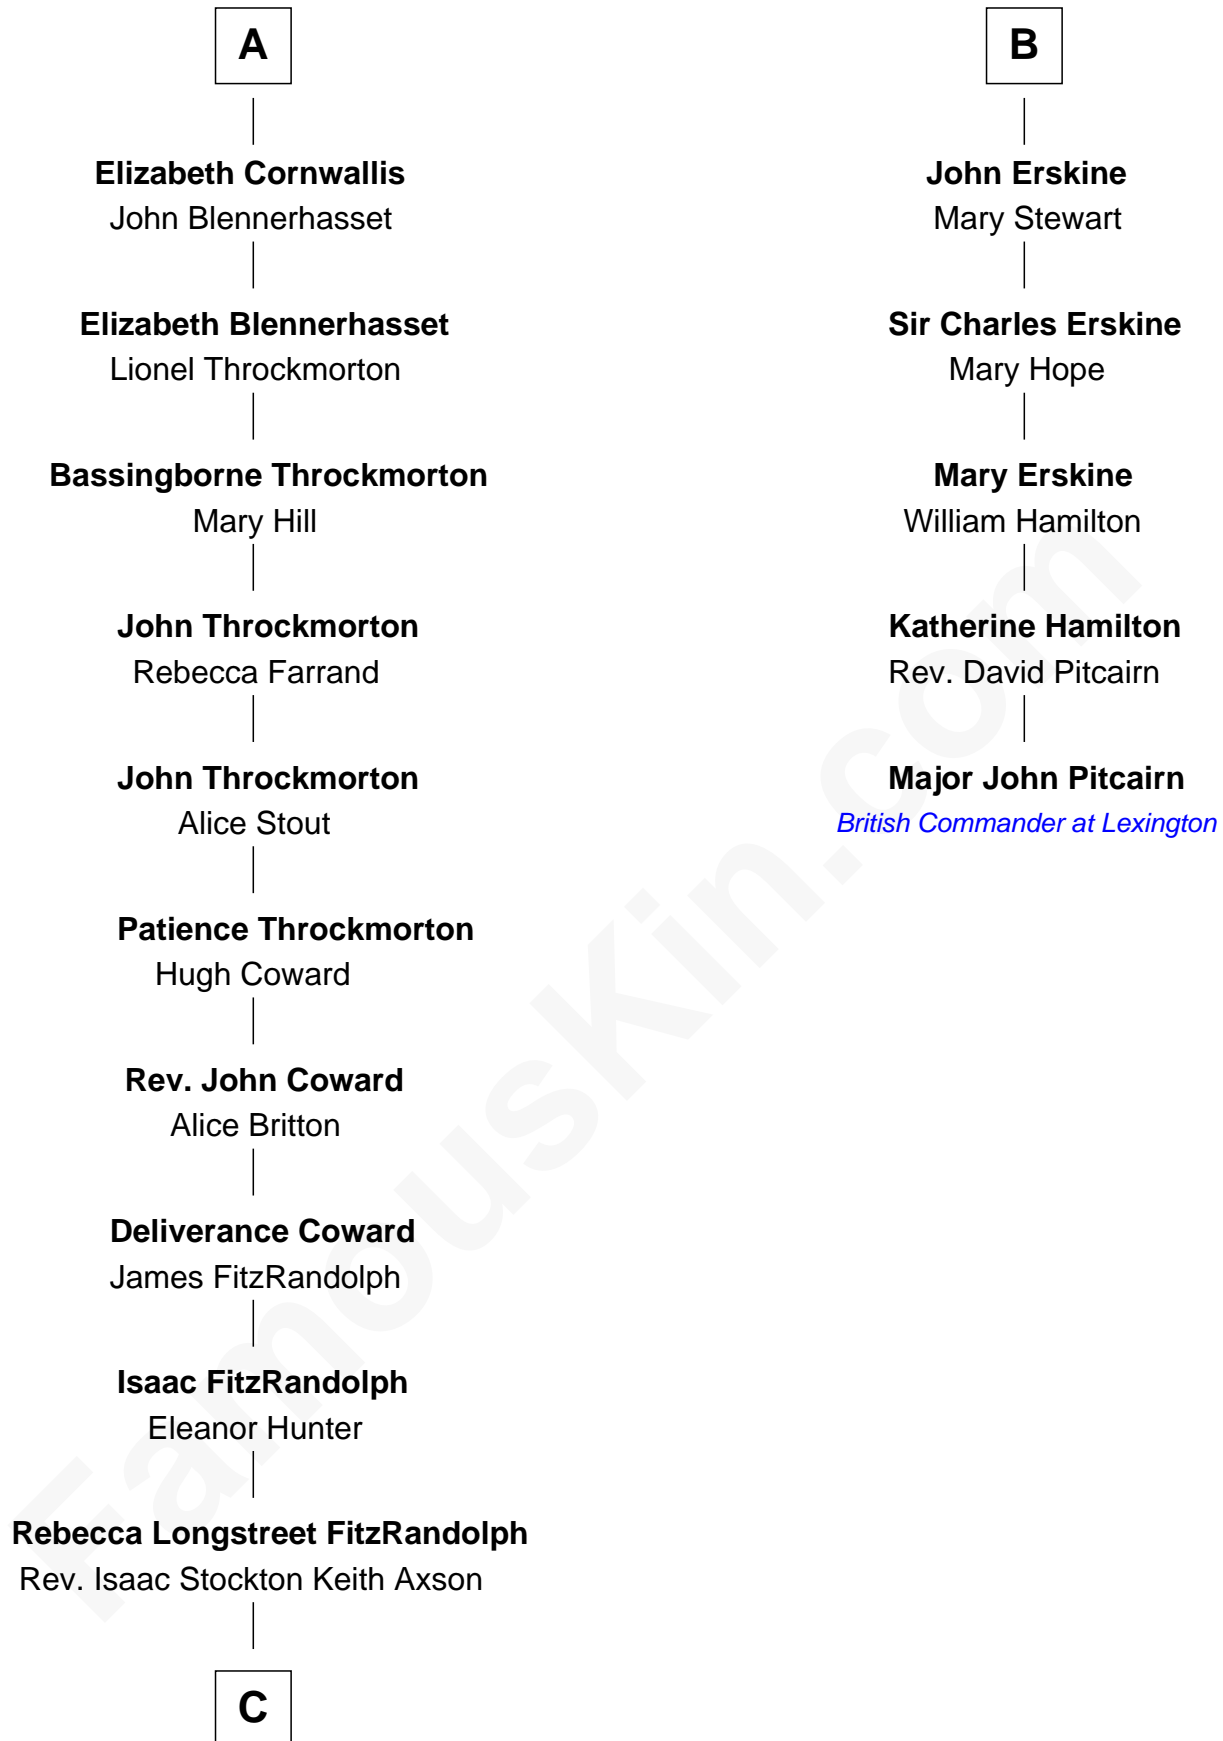

FamousKin.com
 Relationship Chart of
Ellen Louise (Axson) Wilson

First Lady of President Woodrow Wilson

11th cousin 7 times removed of

Major John Pitcairn

British Commander at Battle of Lexington

C

Rev. Samuel Edward Axson

Margaret Jane Hoyt

Ellen Louise (Axson) Wilson

First Lady of Woodrow Wilson

FamousKin.com