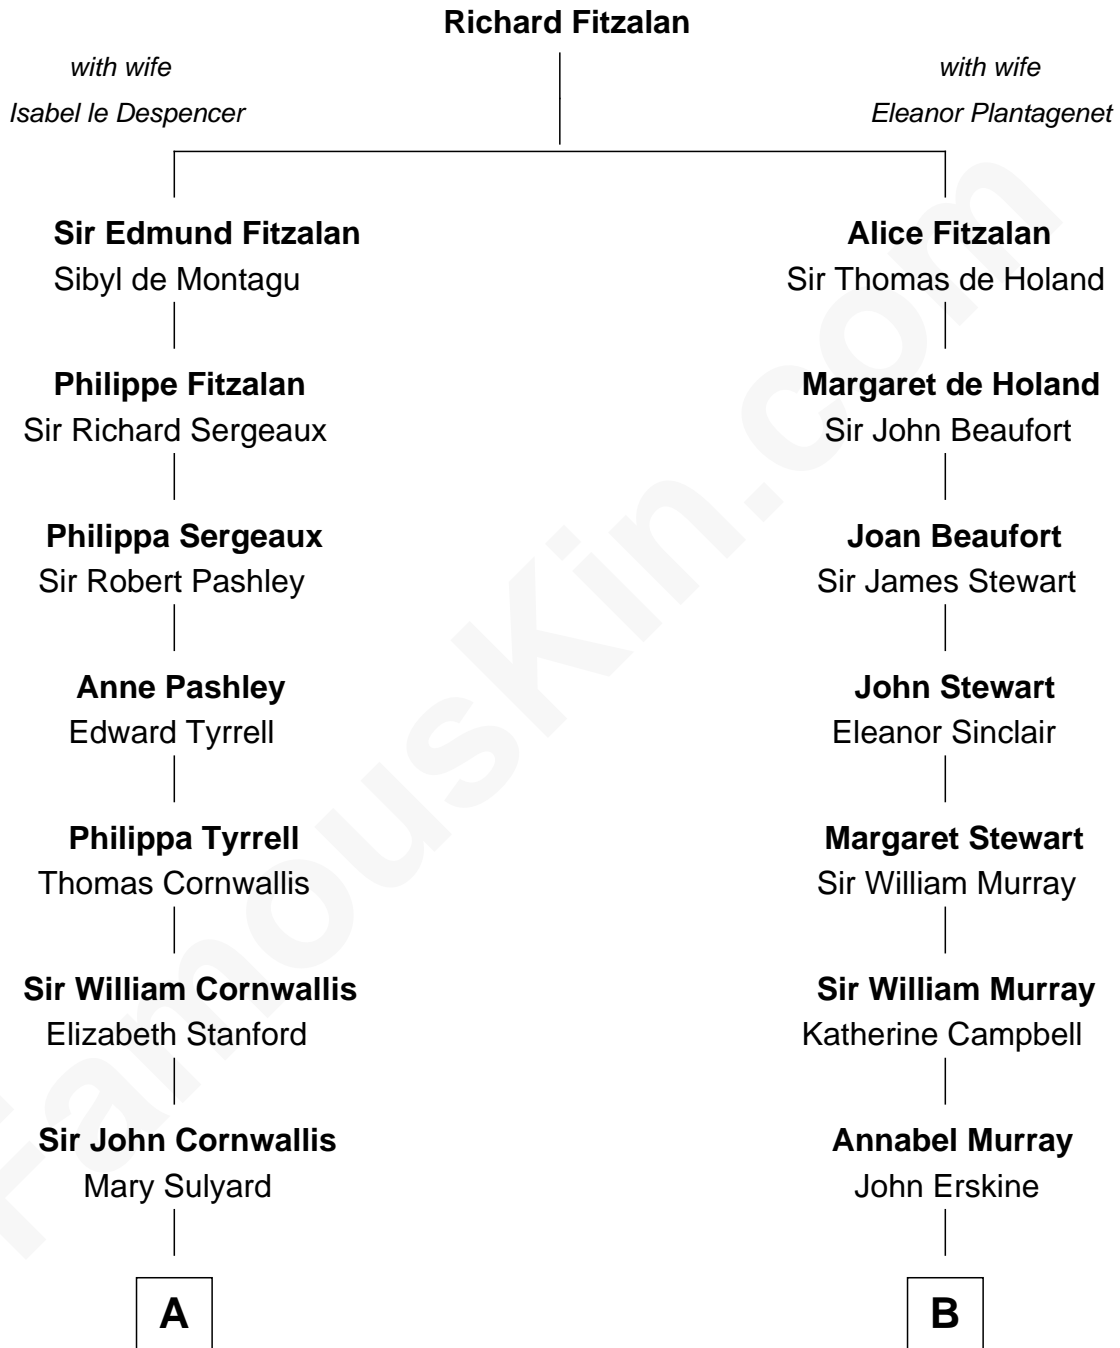

FamousKin.com
 Relationship Chart of
Ellen Louise (Axson) Wilson

First Lady of President Woodrow Wilson

11th cousin 7 times removed of

Major John Pitcairn

British Commander at Battle of Lexington

C

Rev. Samuel Edward Axson

Margaret Jane Hoyt

Ellen Louise (Axson) Wilson

First Lady of Woodrow Wilson

FamousKin.com