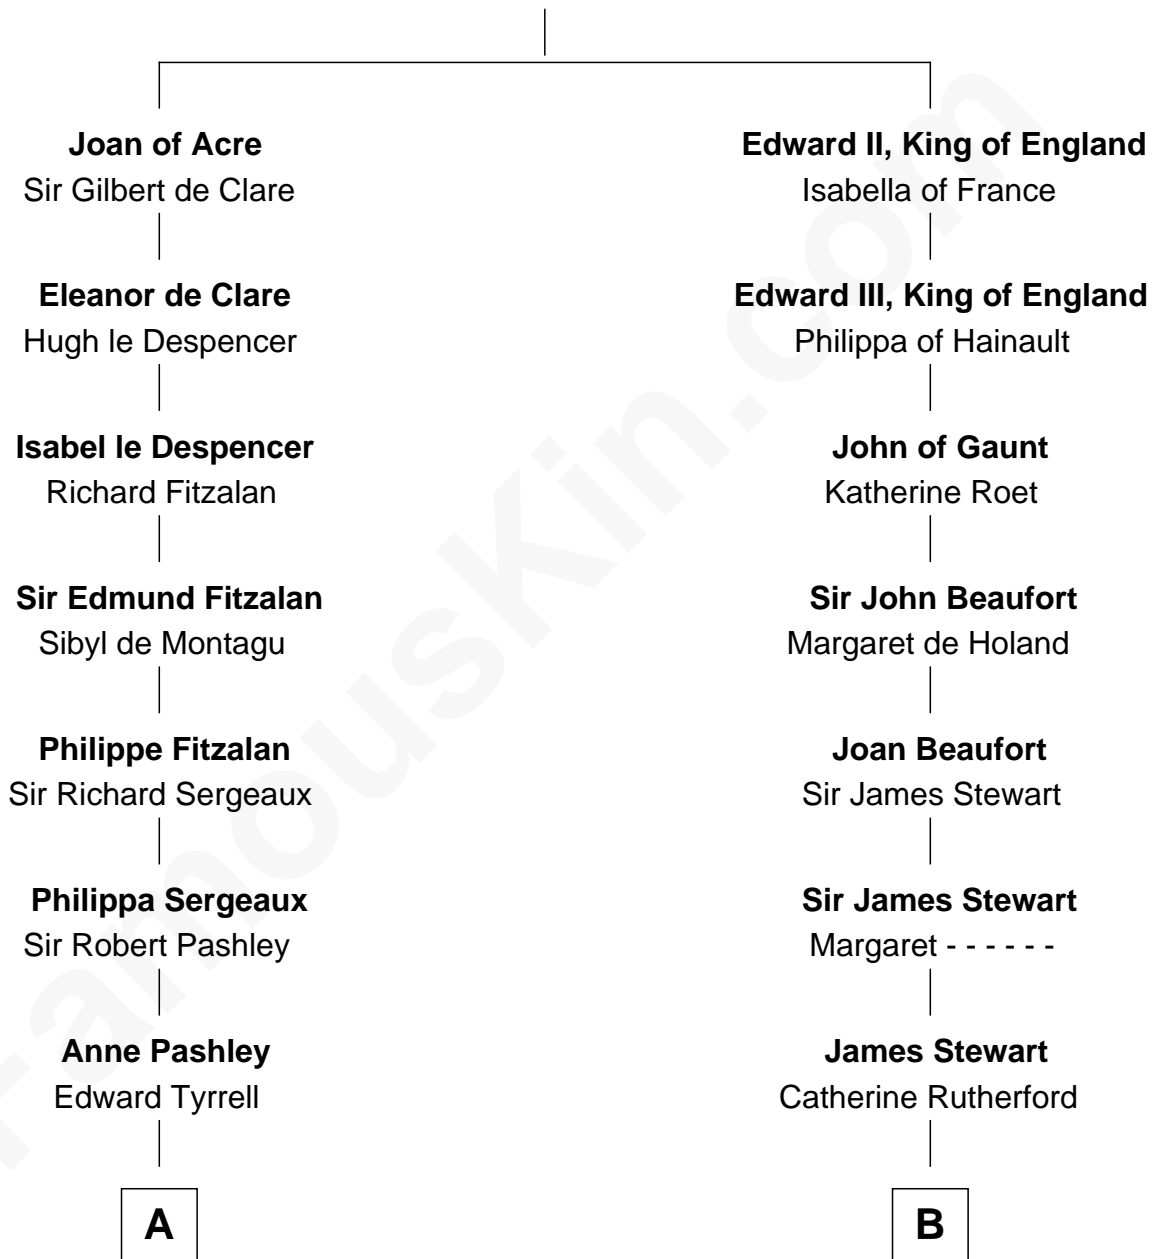

FamousKin.com

Relationship Chart of Ellen Louise (Axson) Wilson

First Lady of President Woodrow Wilson

17th cousin 4 times removed of

Noel Coward

Playwright, Actor, and Songwriter

King Edward I
Eleanor of Castile

C

Deliverance Coward

James FitzRandolph

Isaac FitzRandolph

Eleanor Hunter

Rebecca Longstreet FitzRandolph

Rev. Isaac Stockton Keith Axson

Rev. Samuel Edward Axson

Margaret Jane Hoyt

Ellen Louise (Axson) Wilson

First Lady of Woodrow Wilson

FamousKin.com