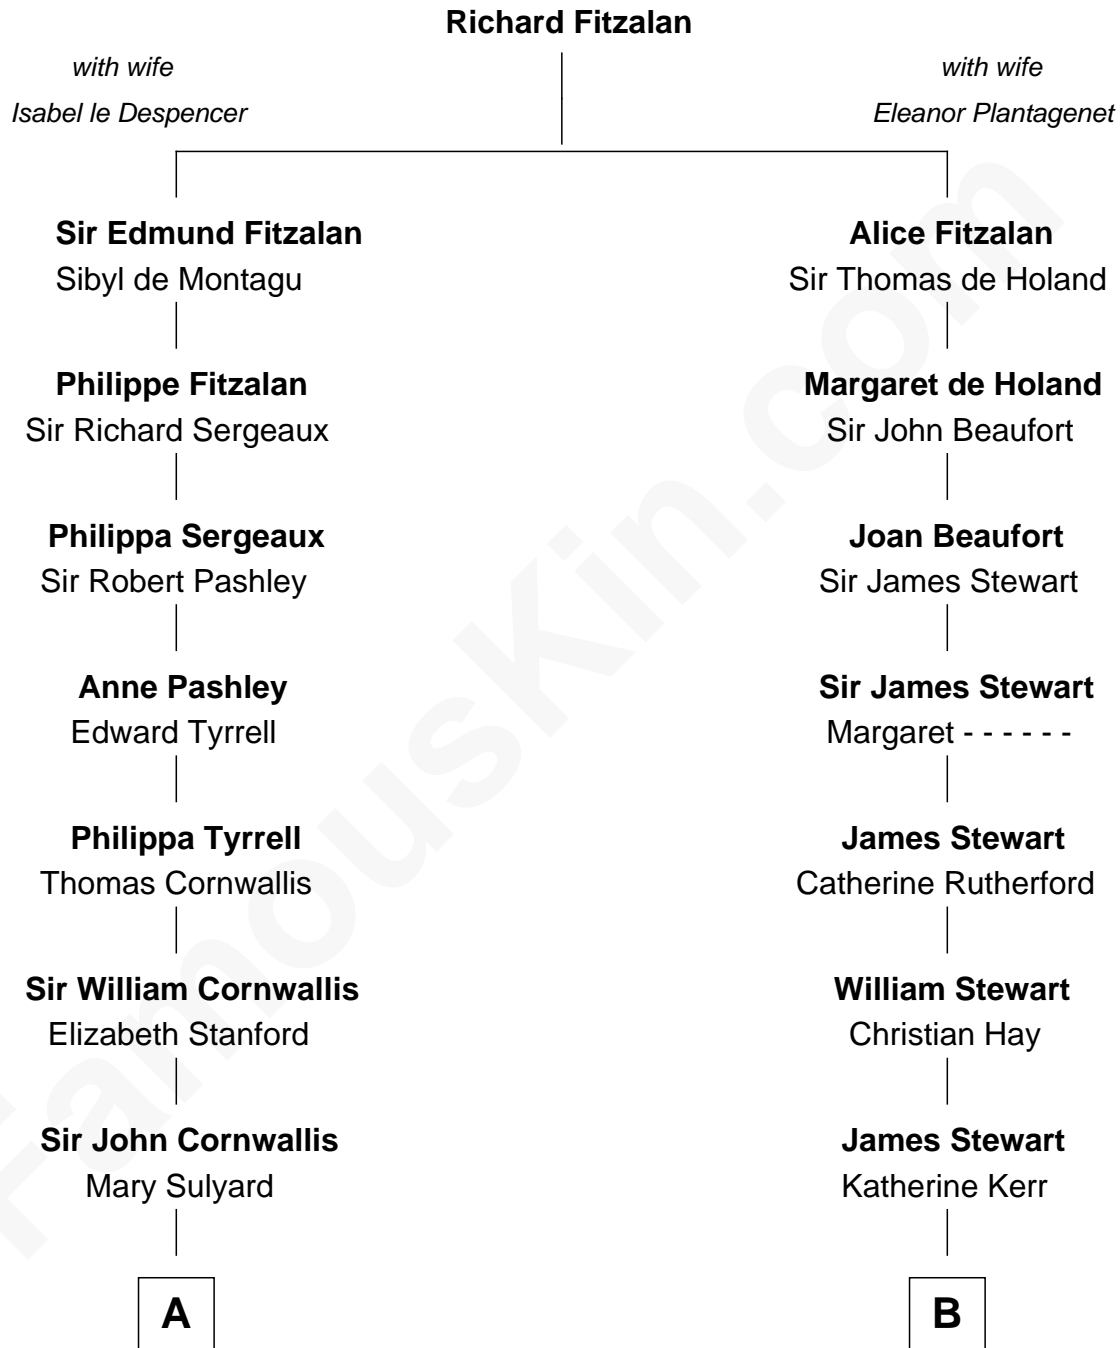

## Relationship Chart of

### Ellen Louise (Axson) Wilson

*First Lady of President Woodrow Wilson*

15th cousin 3 times removed of

### Noel Coward

*Playwright, Actor, and Songwriter*

C

Rev. Samuel Edward Axson

Margaret Jane Hoyt

Ellen Louise (Axson) Wilson

*First Lady of Woodrow Wilson*

FamousKin.com