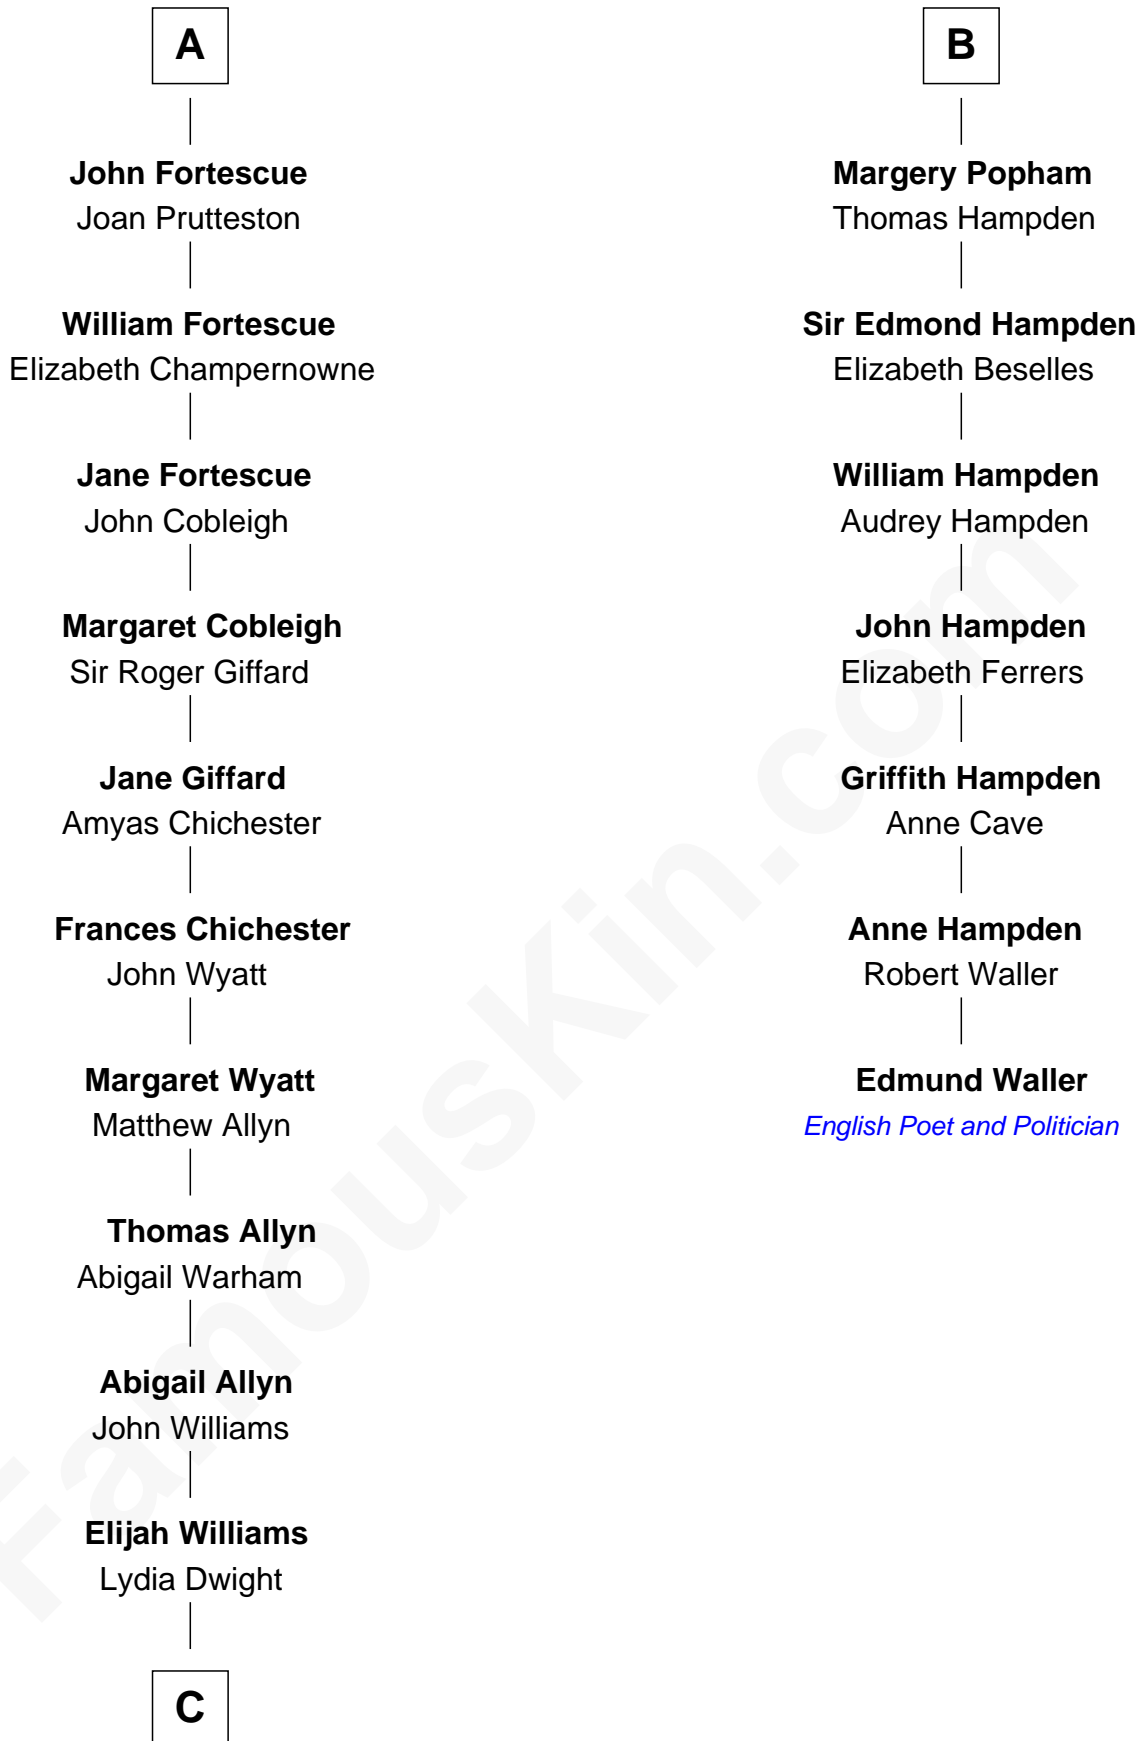

FamousKin.com
Relationship Chart of
Ellen Louise (Axson) Wilson
First Lady of President Woodrow Wilson

13th cousin 8 times removed of

Edmund Waller
English Poet and Politician

C

Abigail Williams

Thomas Williams

Abigail Williams

Alexander Bliss

Margaret Bliss

Rev. Nathan Hoyt

Margaret Jane Hoyt

Rev. Samuel Edward Axson

Ellen Louise (Axson) Wilson

First Lady of Woodrow Wilson