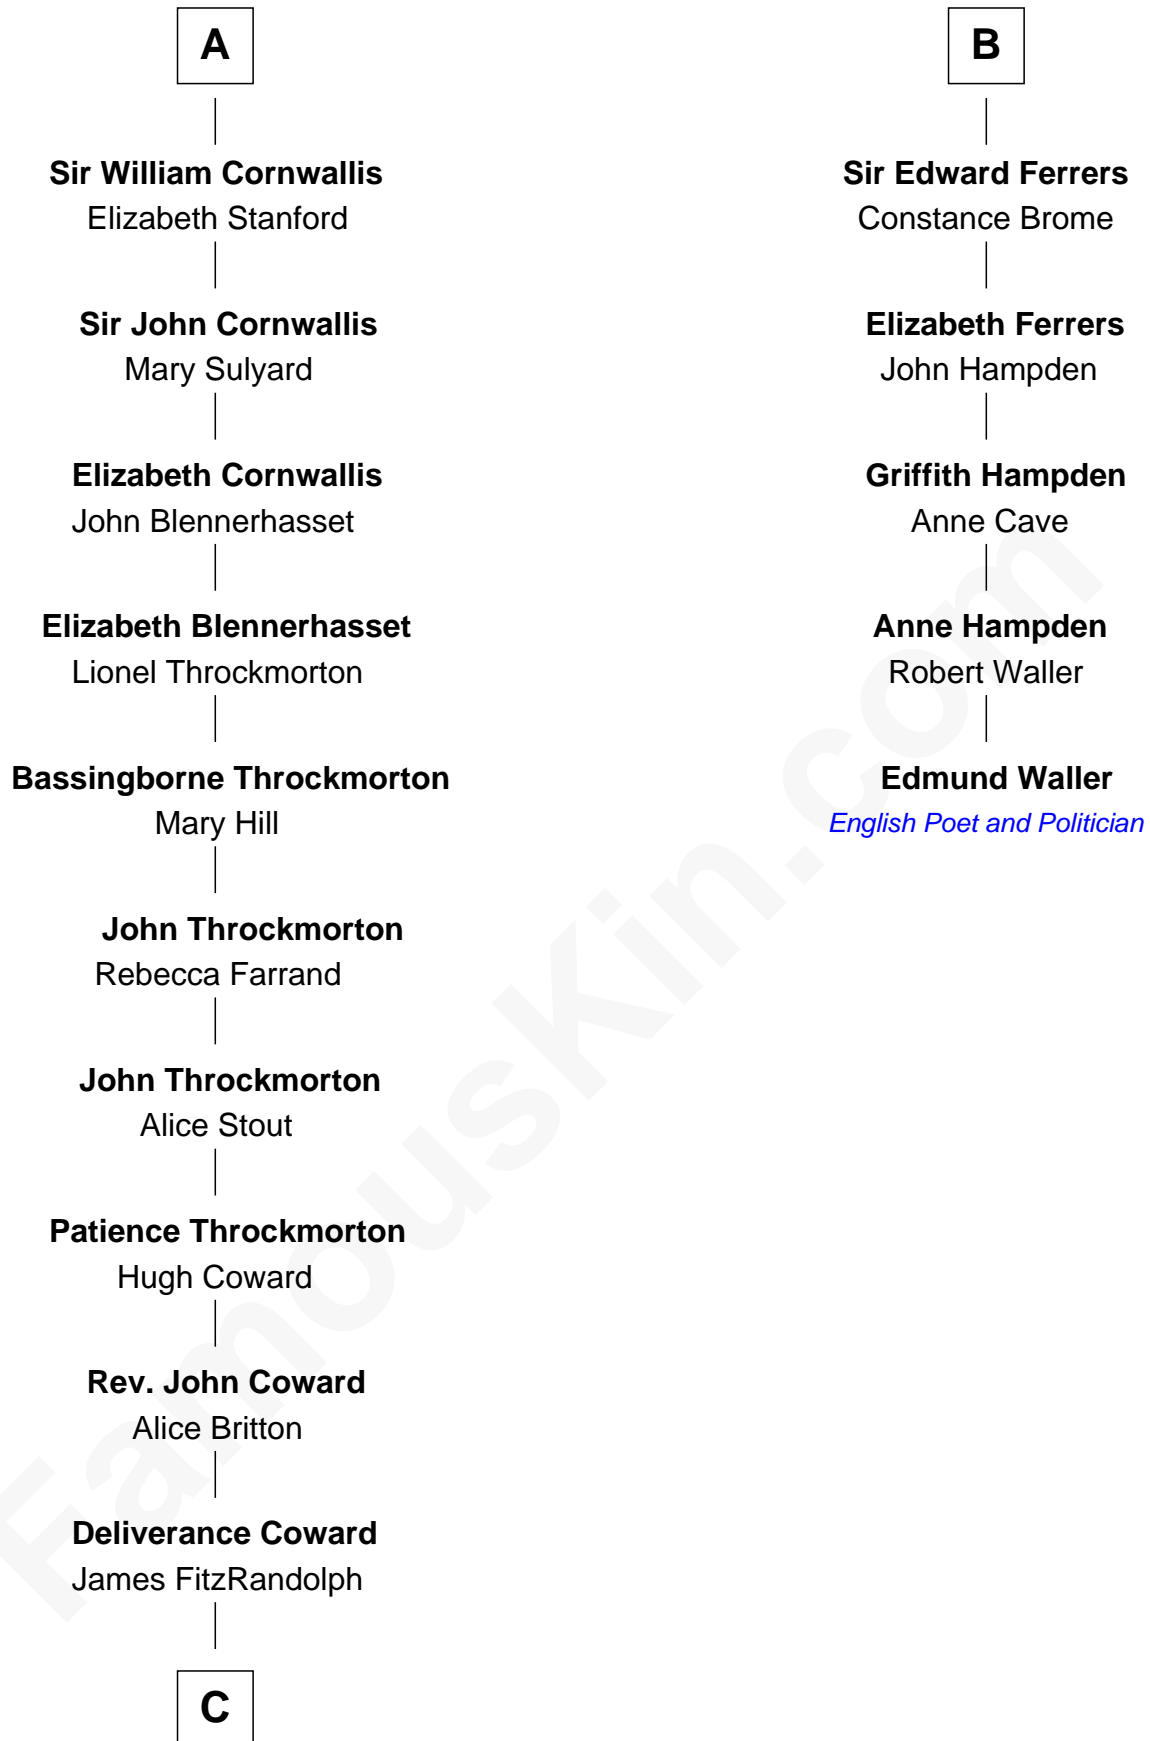

FamousKin.com

Relationship Chart of Ellen Louise (Axson) Wilson

First Lady of President Woodrow Wilson

11th cousin 9 times removed of

Edmund Waller

English Poet and Politician

Sir Gilbert de Clare

Joan of Acre

C

Isaac FitzRandolph

Eleanor Hunter

Rebecca Longstreet FitzRandolph

Rev. Isaac Stockton Keith Axson

Rev. Samuel Edward Axson

Margaret Jane Hoyt

Ellen Louise (Axson) Wilson

First Lady of Woodrow Wilson

FamousKin.com