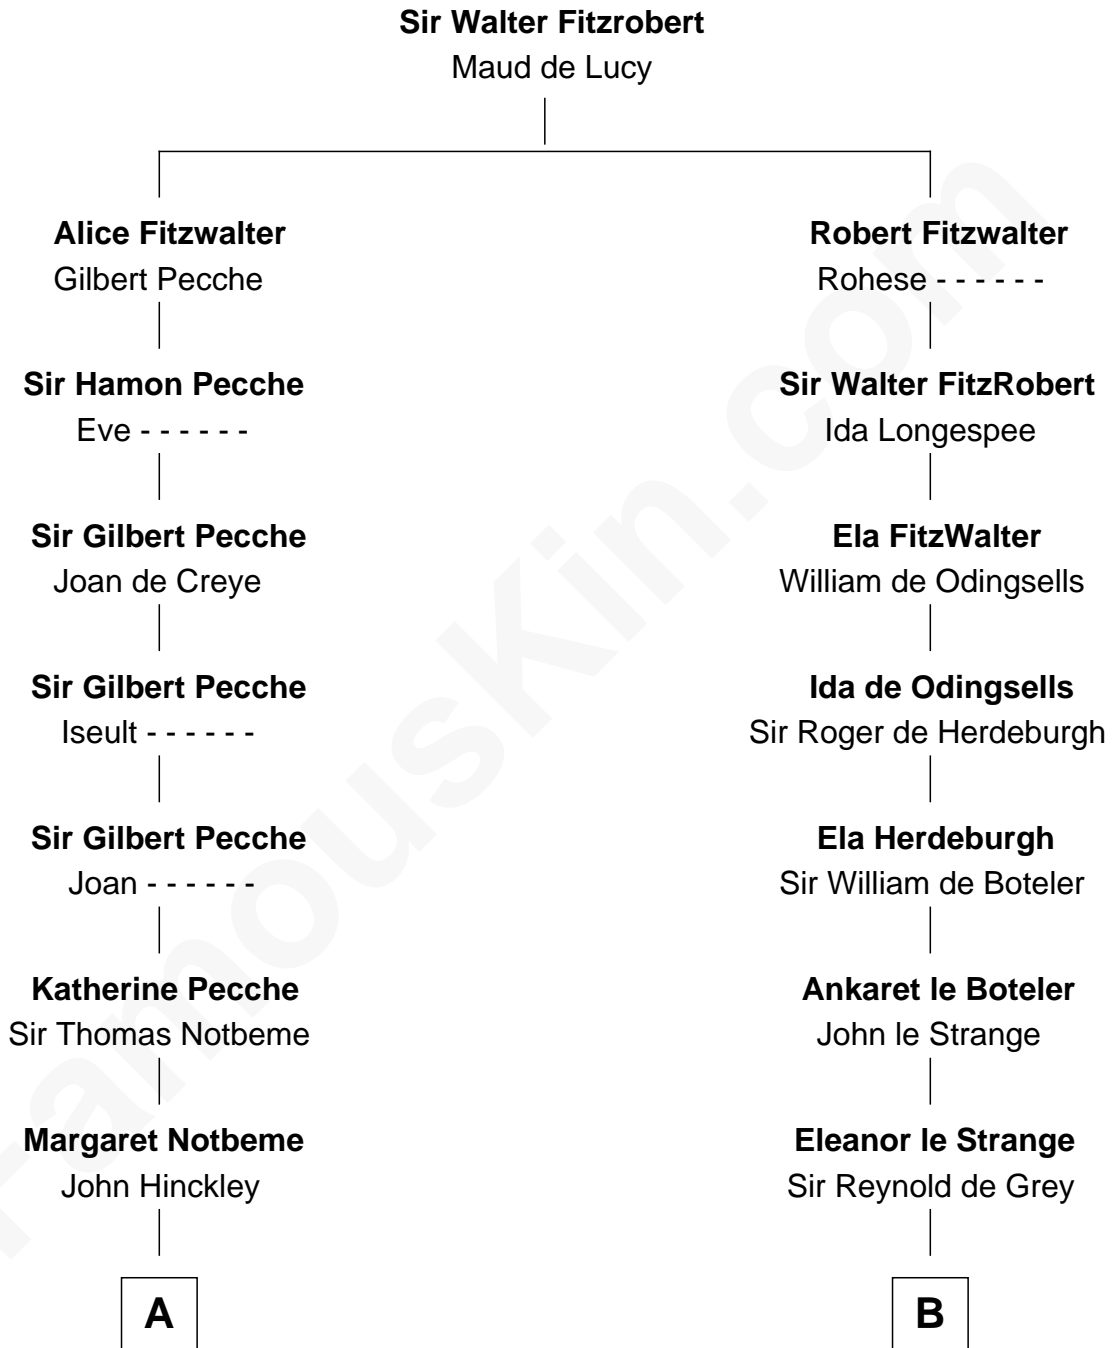

FamousKin.com

Relationship Chart of Ellen Louise (Axson) Wilson

First Lady of President Woodrow Wilson

16th cousin 5 times removed of

Edmund Waller

English Poet and Politician

C

—
Abraham Perkins

Mary Sanborn

—
Meribah Perkins

Nathan Hoyt

—
Rev. Nathan Hoyt

Margaret Bliss

—
Margaret Jane Hoyt

Rev. Samuel Edward Axson

—
Ellen Louise (Axson) Wilson

First Lady of Woodrow Wilson

FamousKin.com