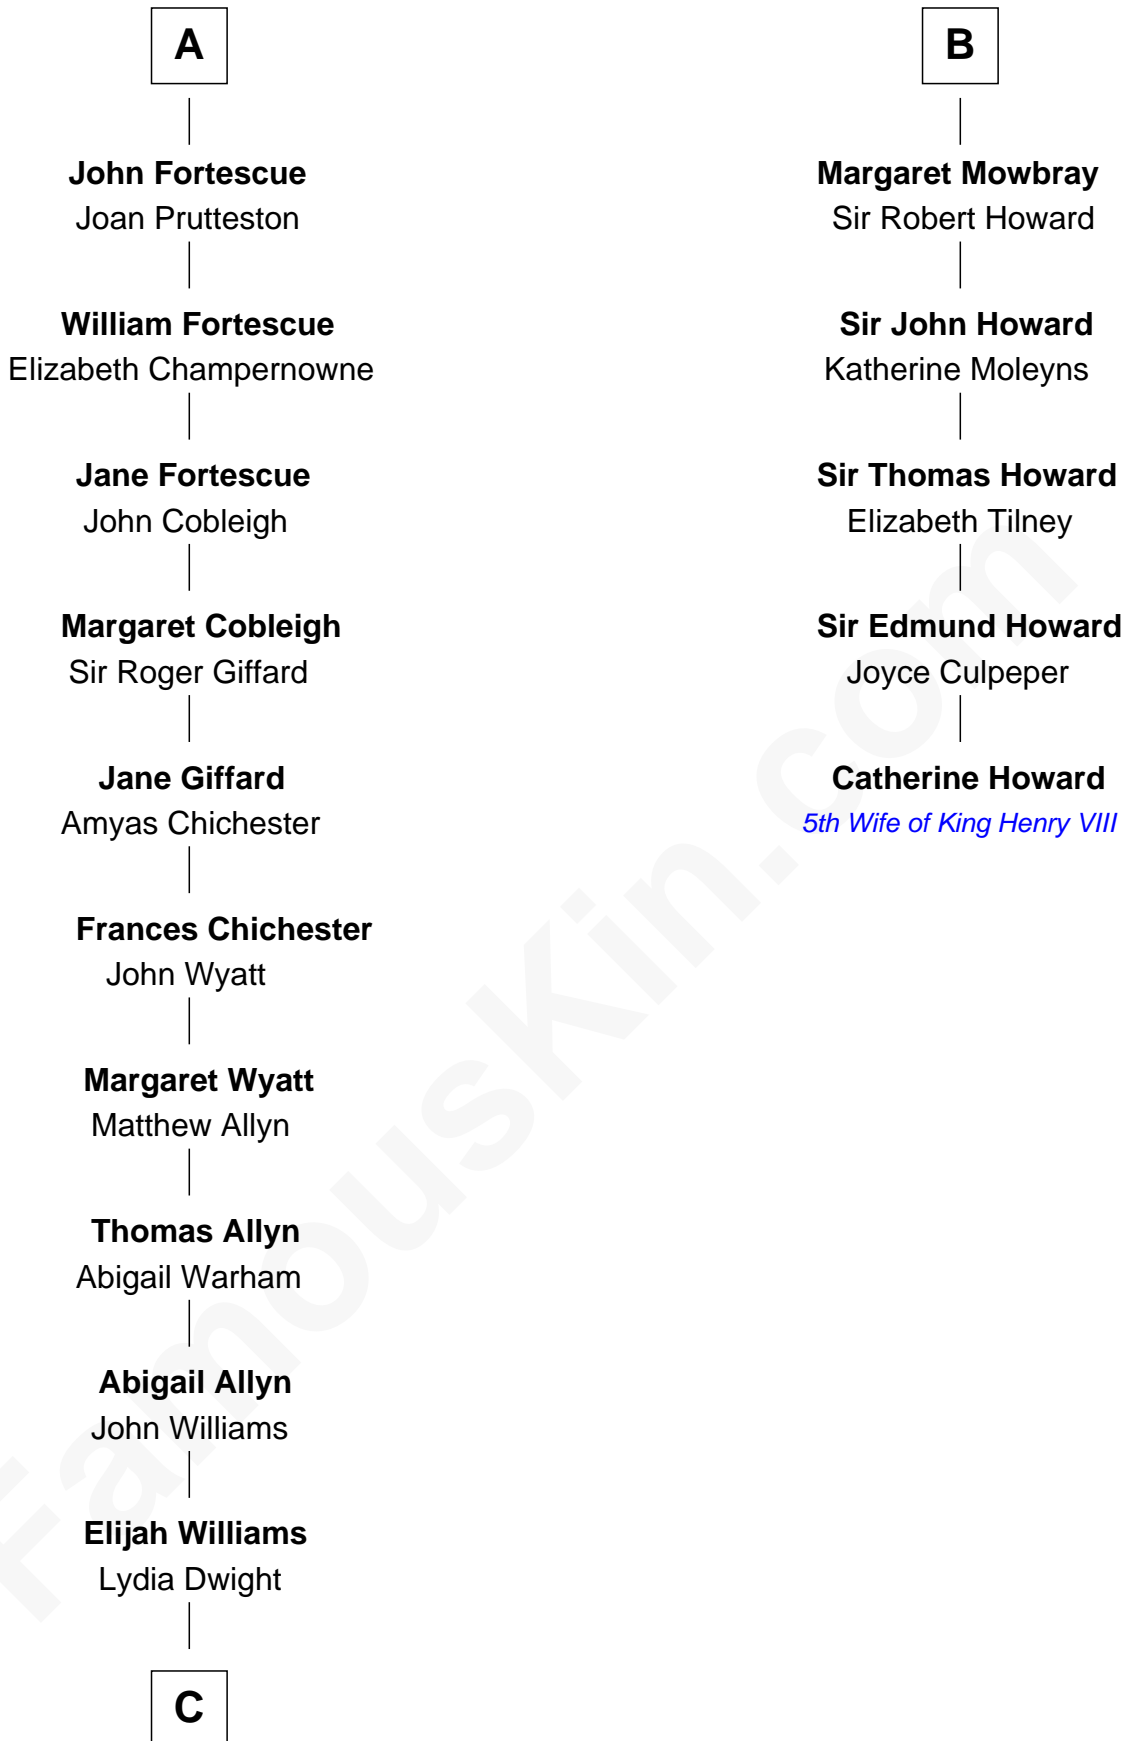

FamousKin.com
Relationship Chart of
Ellen Louise (Axson) Wilson
First Lady of President Woodrow Wilson

11th cousin 10 times removed of

Catherine Howard
5th Wife of King Henry VIII

C

Abigail Williams

Thomas Williams

Abigail Williams

Alexander Bliss

Margaret Bliss

Rev. Nathan Hoyt

Margaret Jane Hoyt

Rev. Samuel Edward Axson

Ellen Louise (Axson) Wilson

First Lady of Woodrow Wilson