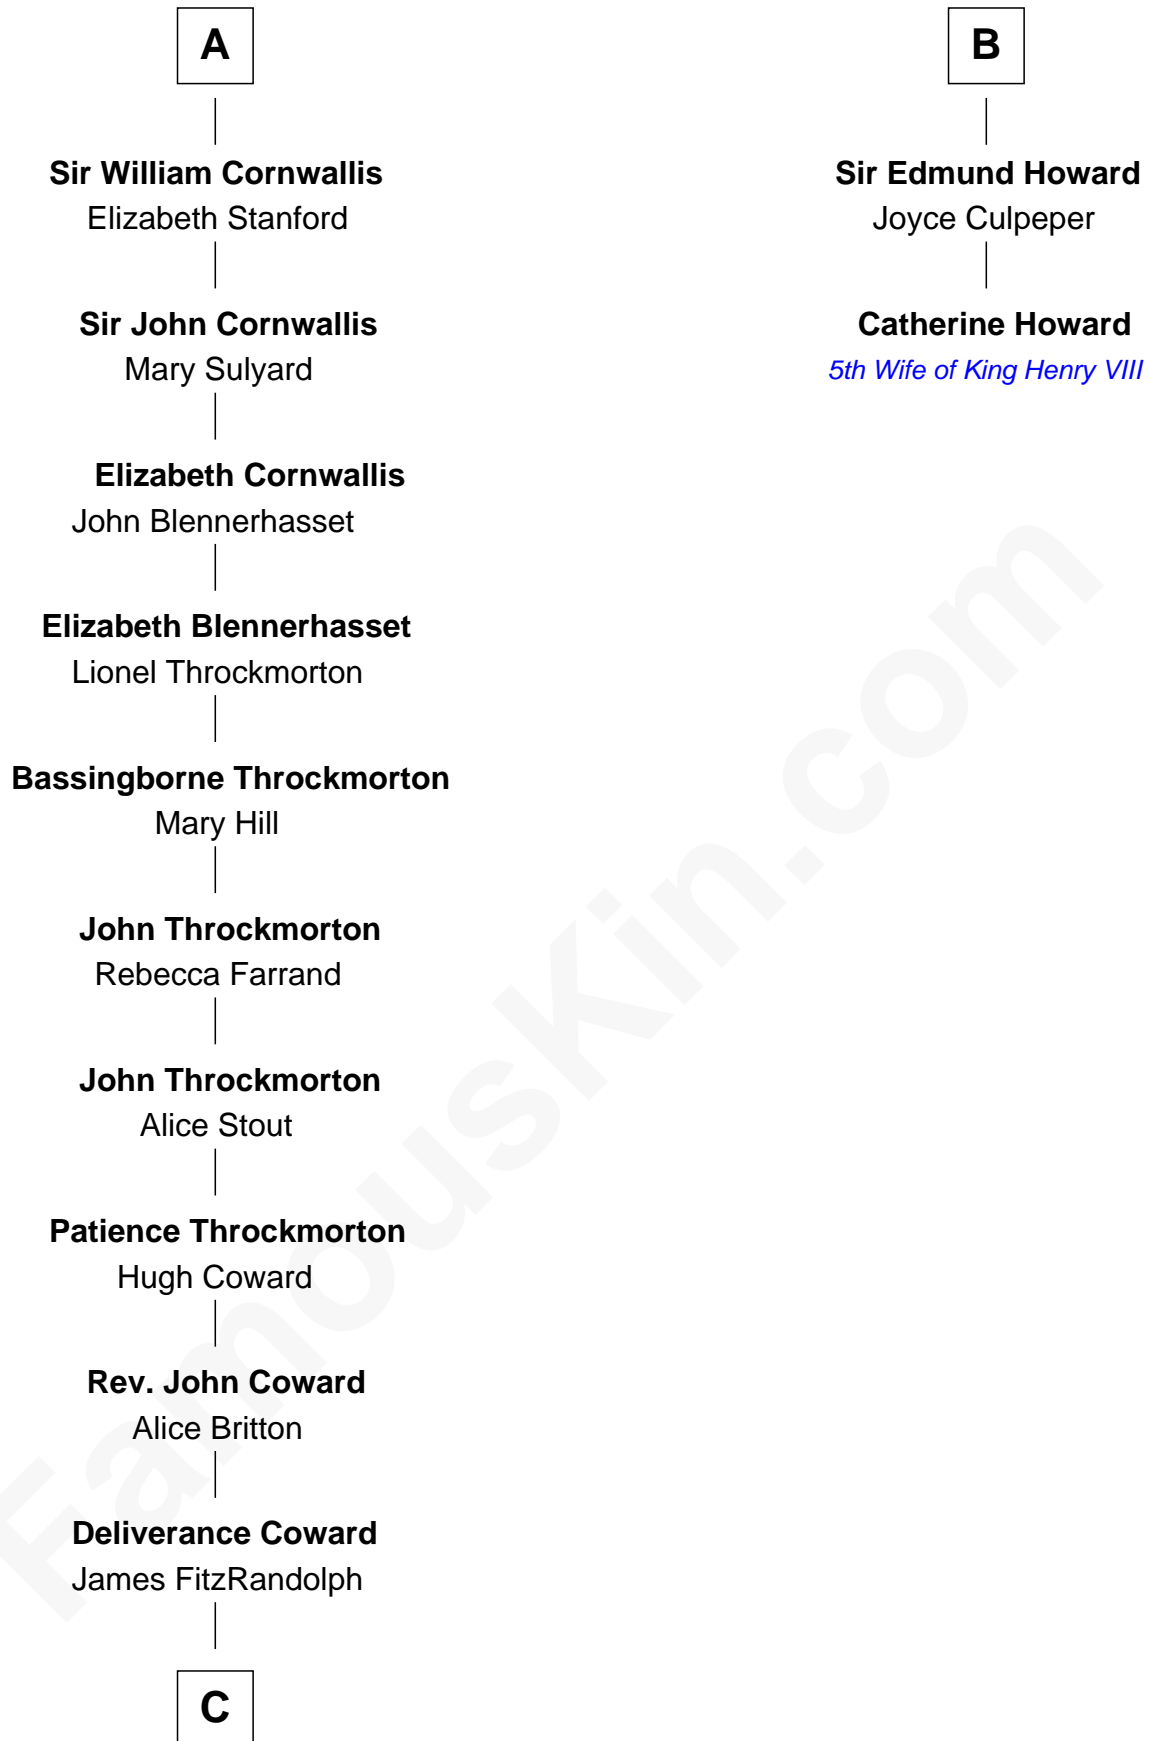

FamousKin.com
Relationship Chart of
Ellen Louise (Axson) Wilson
First Lady of President Woodrow Wilson

8th cousin 12 times removed of

Catherine Howard
5th Wife of King Henry VIII

C

Isaac FitzRandolph

Eleanor Hunter

Rebecca Longstreet FitzRandolph

Rev. Isaac Stockton Keith Axson

Rev. Samuel Edward Axson

Margaret Jane Hoyt

Ellen Louise (Axson) Wilson

First Lady of Woodrow Wilson

FamousKin.com