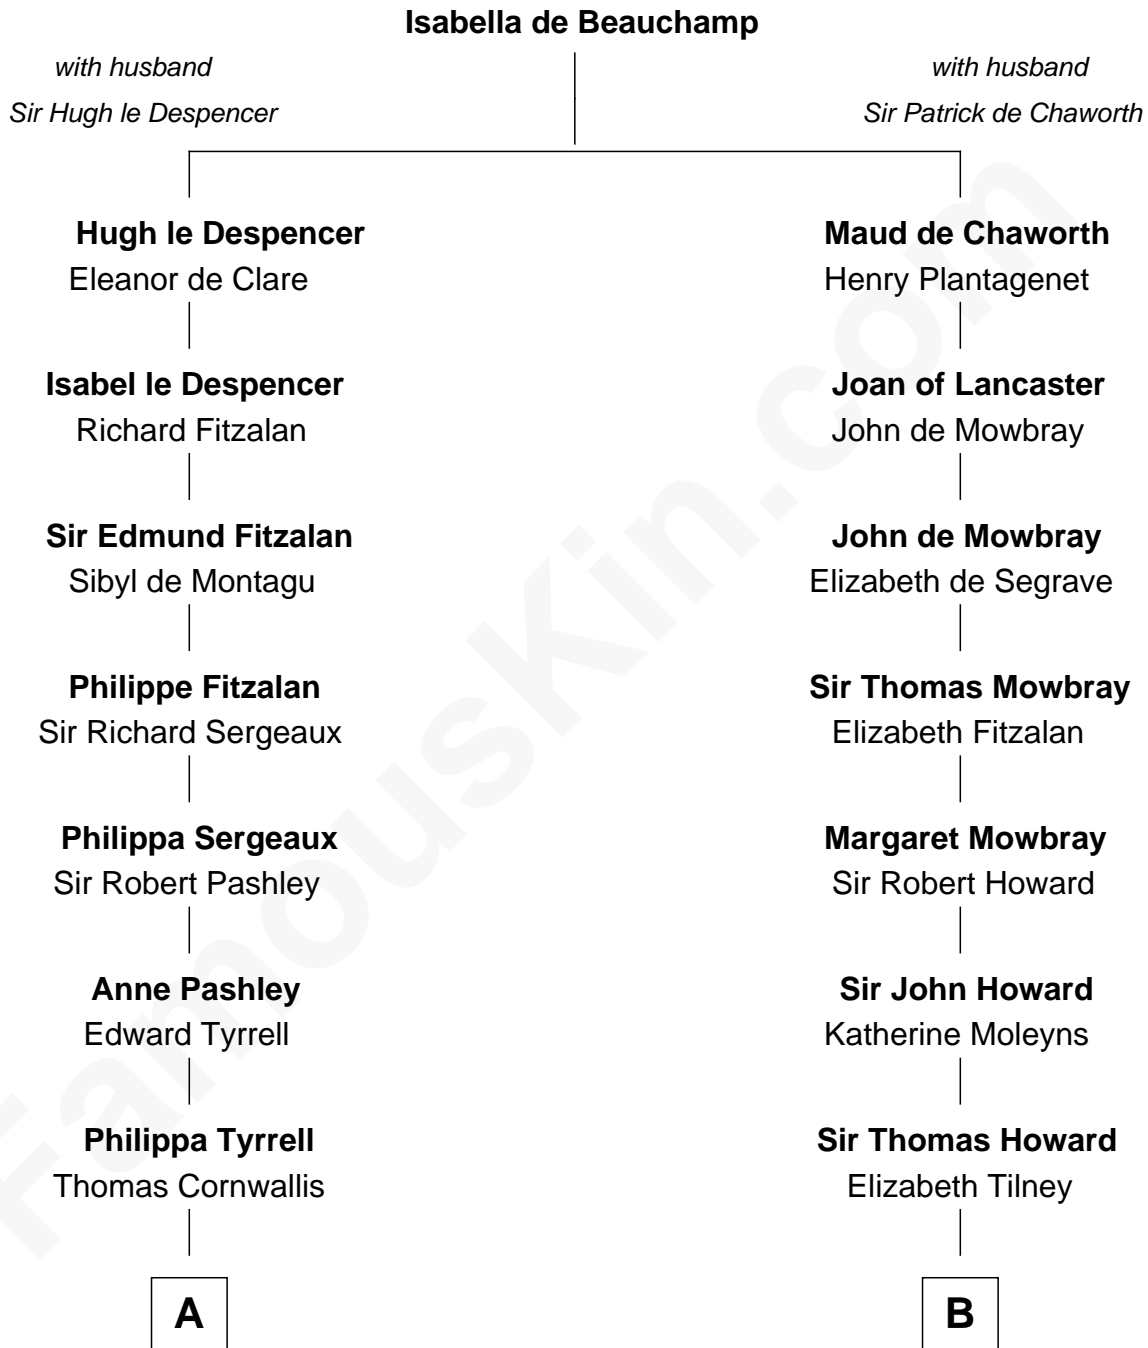

FamousKin.com
Relationship Chart of
Ellen Louise (Axson) Wilson
First Lady of President Woodrow Wilson

8th cousin 12 times removed of

Catherine Howard
5th Wife of King Henry VIII

C

Isaac FitzRandolph

Eleanor Hunter

Rebecca Longstreet FitzRandolph

Rev. Isaac Stockton Keith Axson

Rev. Samuel Edward Axson

Margaret Jane Hoyt

Ellen Louise (Axson) Wilson

First Lady of Woodrow Wilson

FamousKin.com