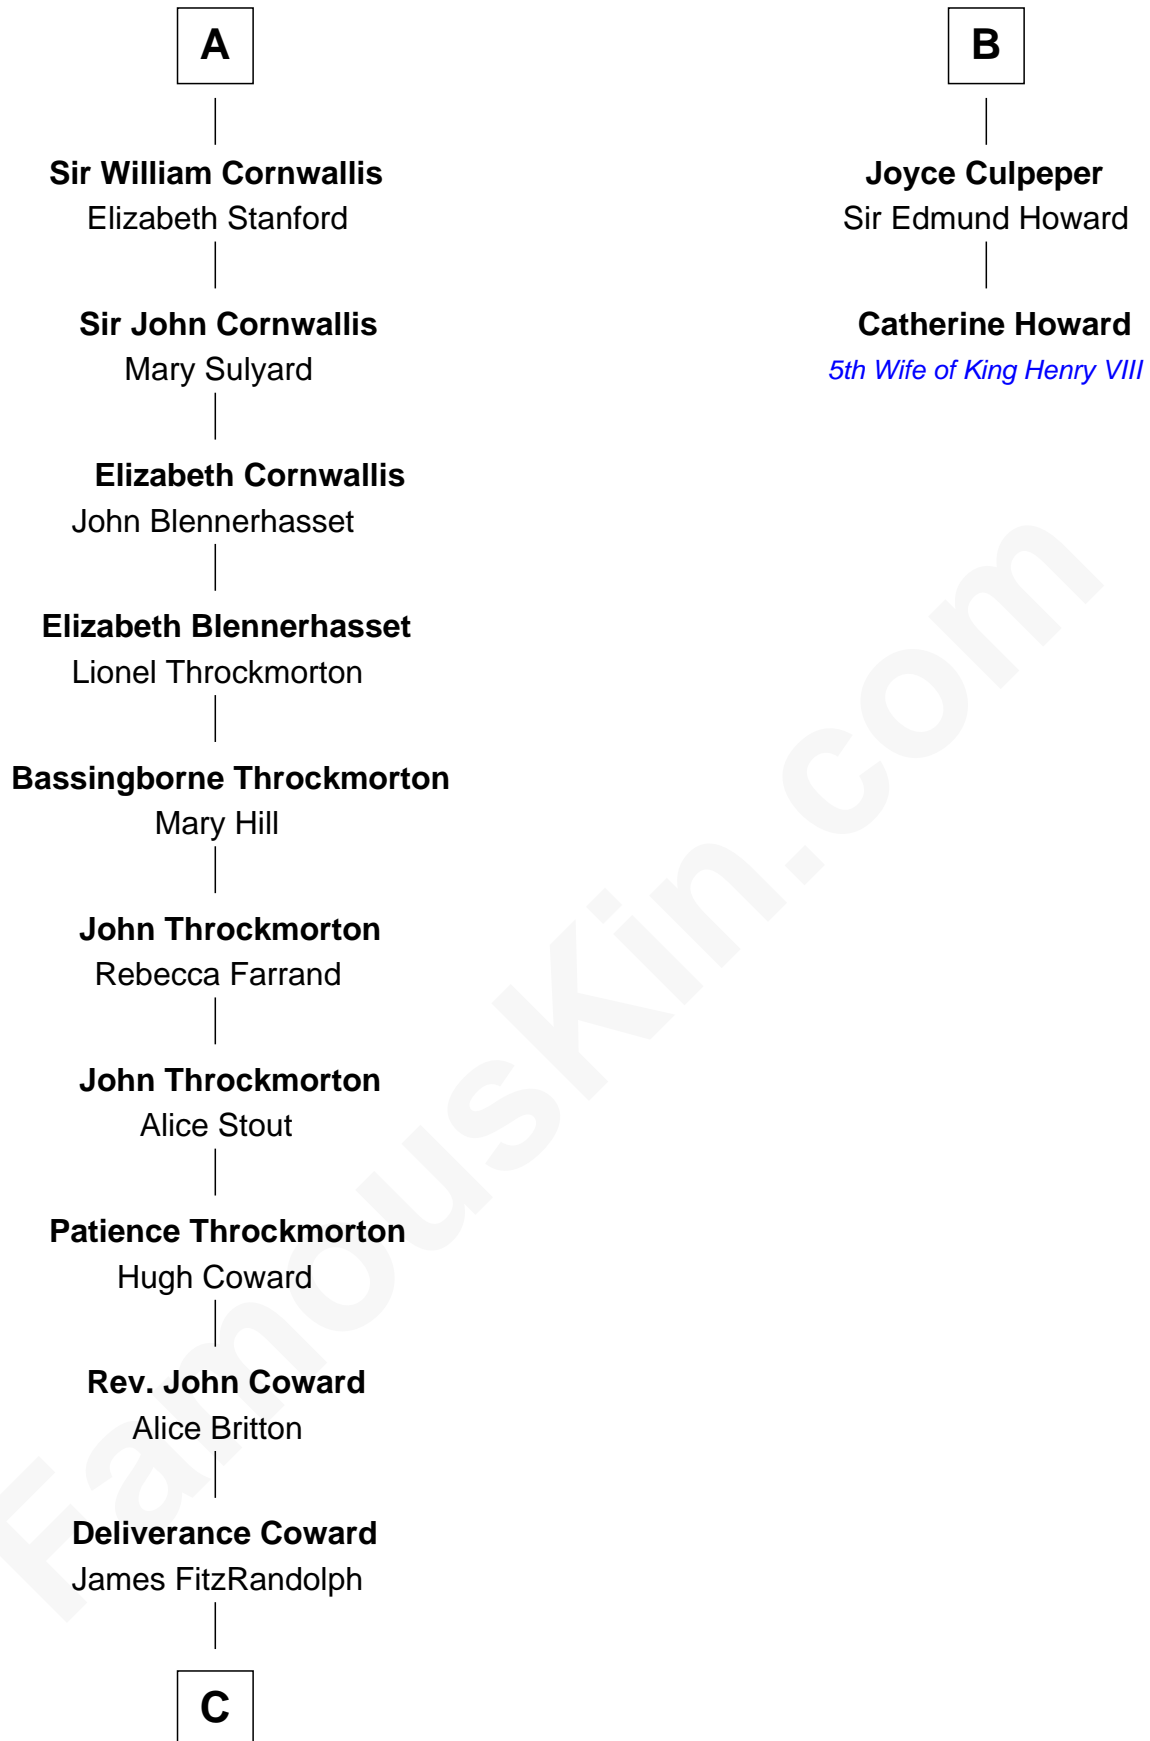

FamousKin.com
Relationship Chart of
Ellen Louise (Axson) Wilson

First Lady of President Woodrow Wilson

8th cousin 12 times removed of

Catherine Howard

5th Wife of King Henry VIII

Sir Gilbert de Clare

Joan of Acre

C

Isaac FitzRandolph

Eleanor Hunter

Rebecca Longstreet FitzRandolph

Rev. Isaac Stockton Keith Axson

Rev. Samuel Edward Axson

Margaret Jane Hoyt

Ellen Louise (Axson) Wilson

First Lady of Woodrow Wilson

FamousKin.com