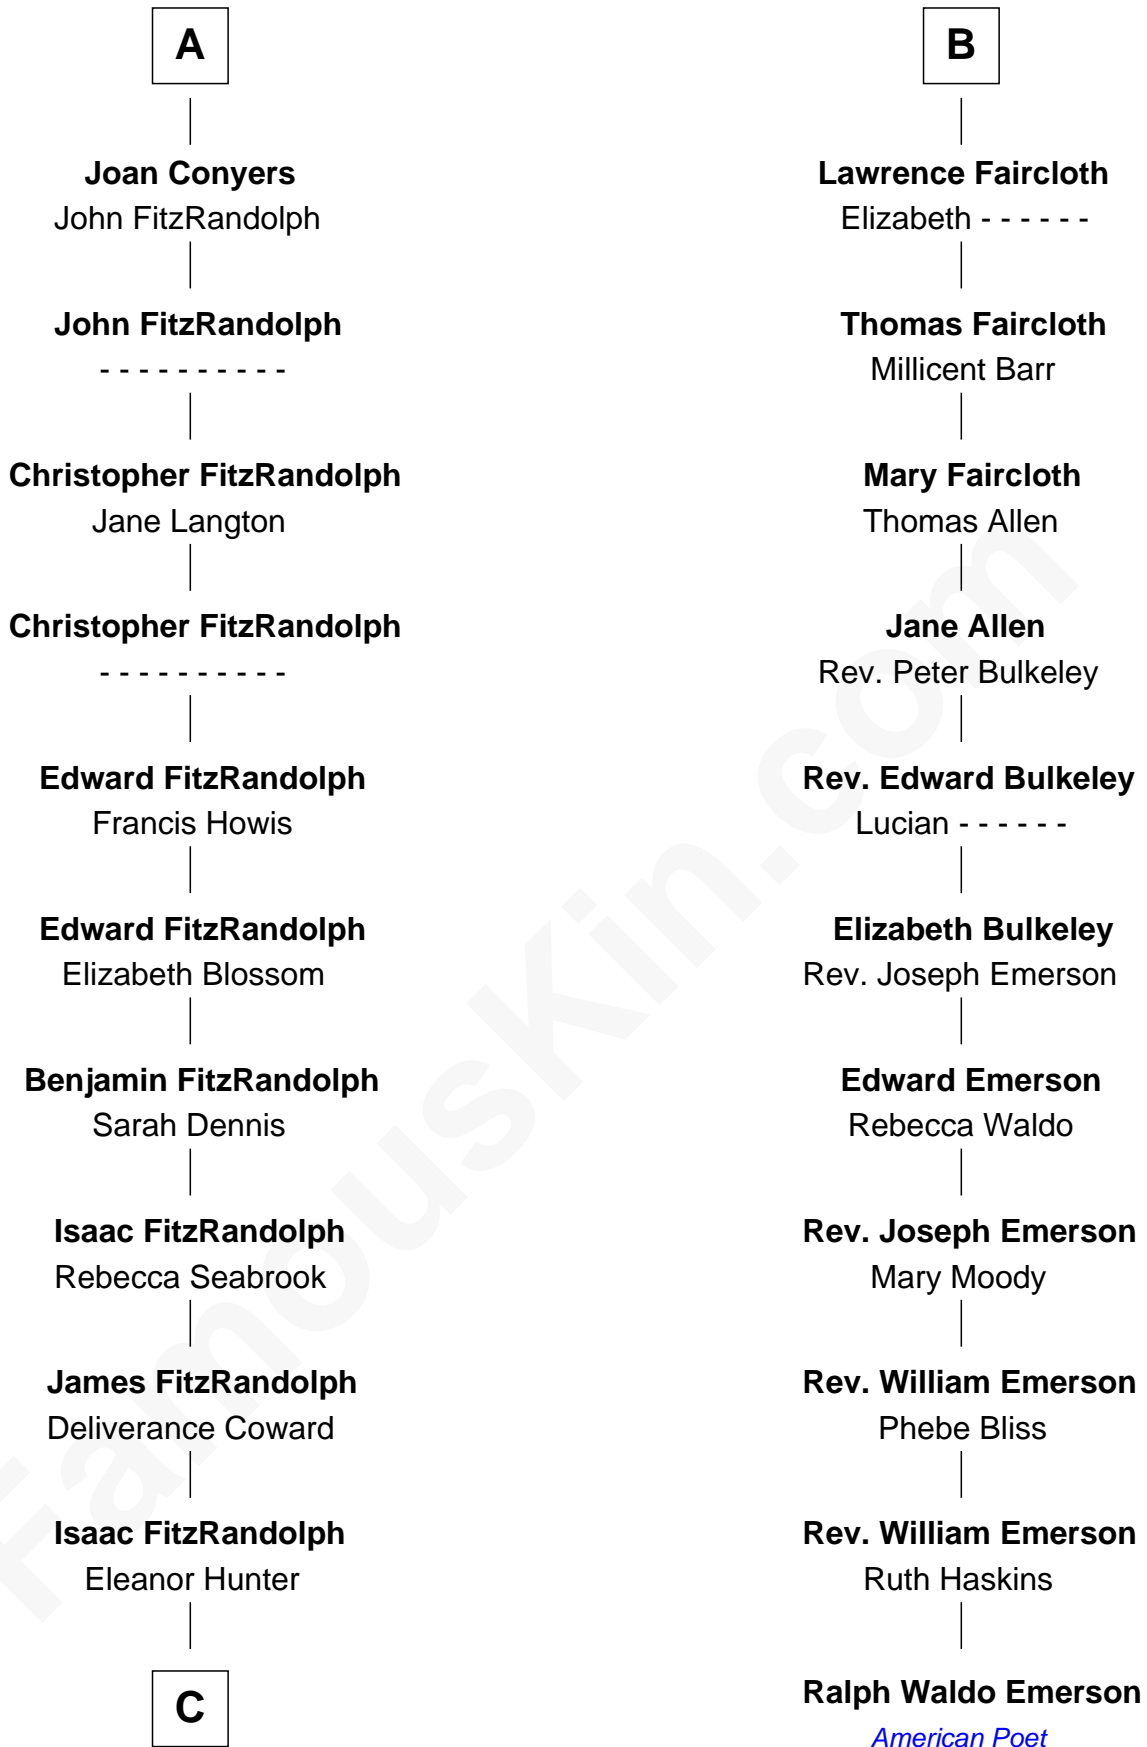

FamousKin.com
Relationship Chart of
Ellen Louise (Axson) Wilson
First Lady of President Woodrow Wilson

17th cousin 2 times removed of

Ralph Waldo Emerson
American Poet

C

Rebecca Longstreet FitzRandolph

Rev. Isaac Stockton Keith Axson

Rev. Samuel Edward Axson

Margaret Jane Hoyt

Ellen Louise (Axson) Wilson

First Lady of Woodrow Wilson