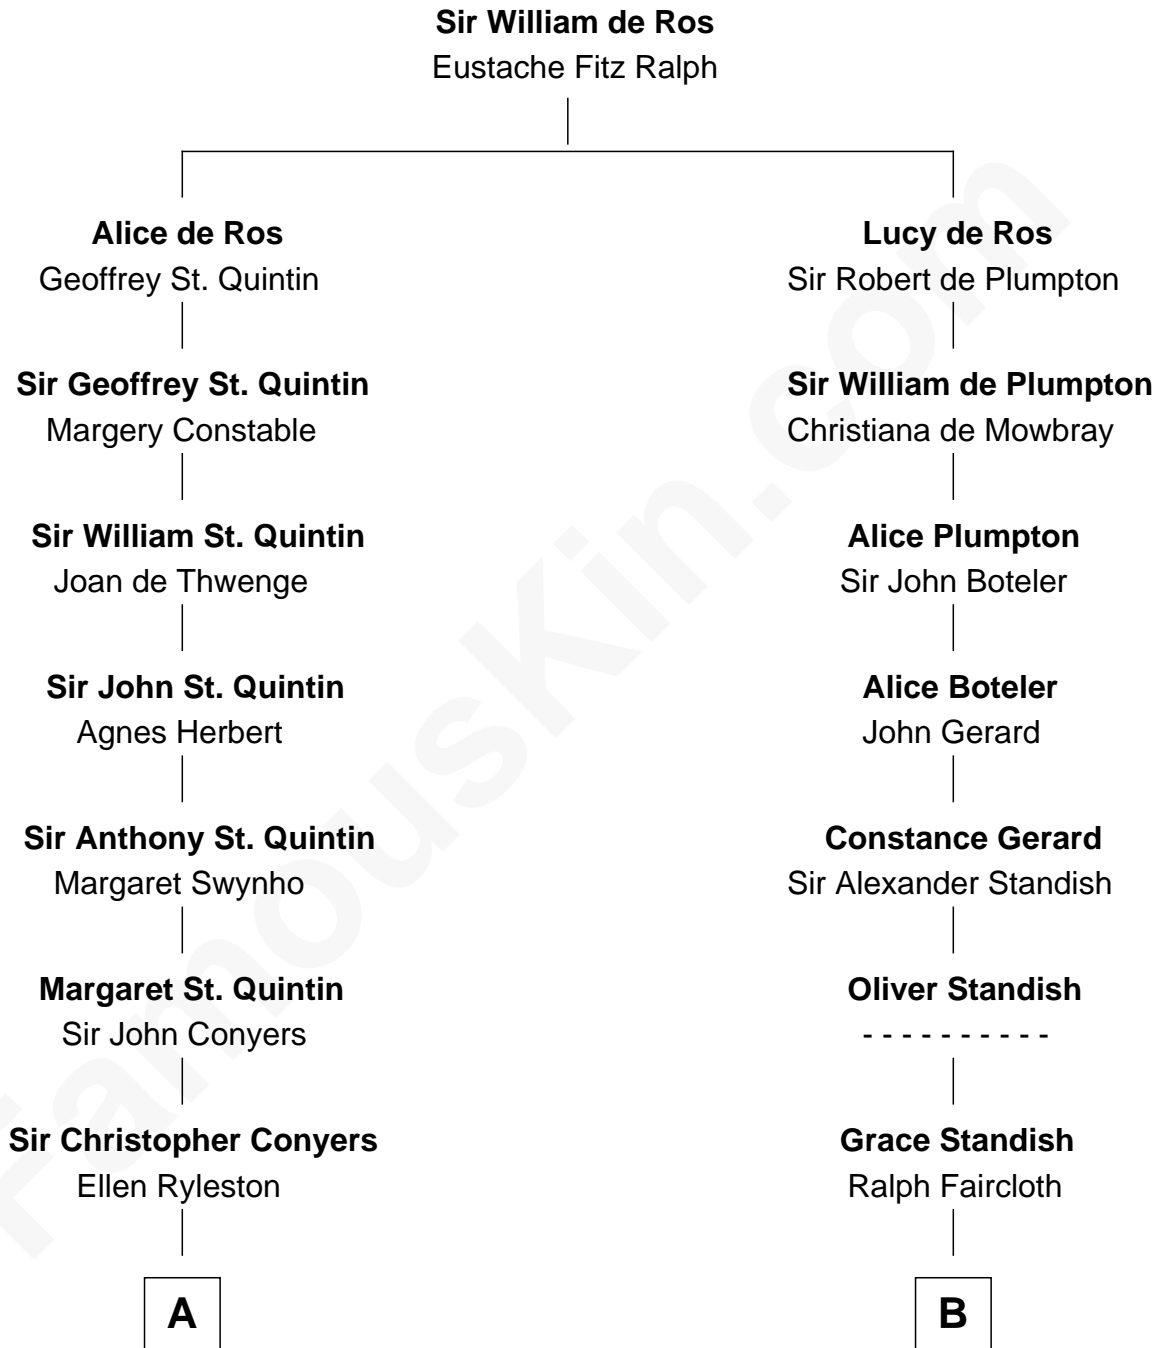

FamousKin.com
Relationship Chart of
Ellen Louise (Axson) Wilson
First Lady of President Woodrow Wilson

17th cousin 2 times removed of

Ralph Waldo Emerson
American Poet

C

Rebecca Longstreet FitzRandolph

Rev. Isaac Stockton Keith Axson

Rev. Samuel Edward Axson

Margaret Jane Hoyt

Ellen Louise (Axson) Wilson

First Lady of Woodrow Wilson