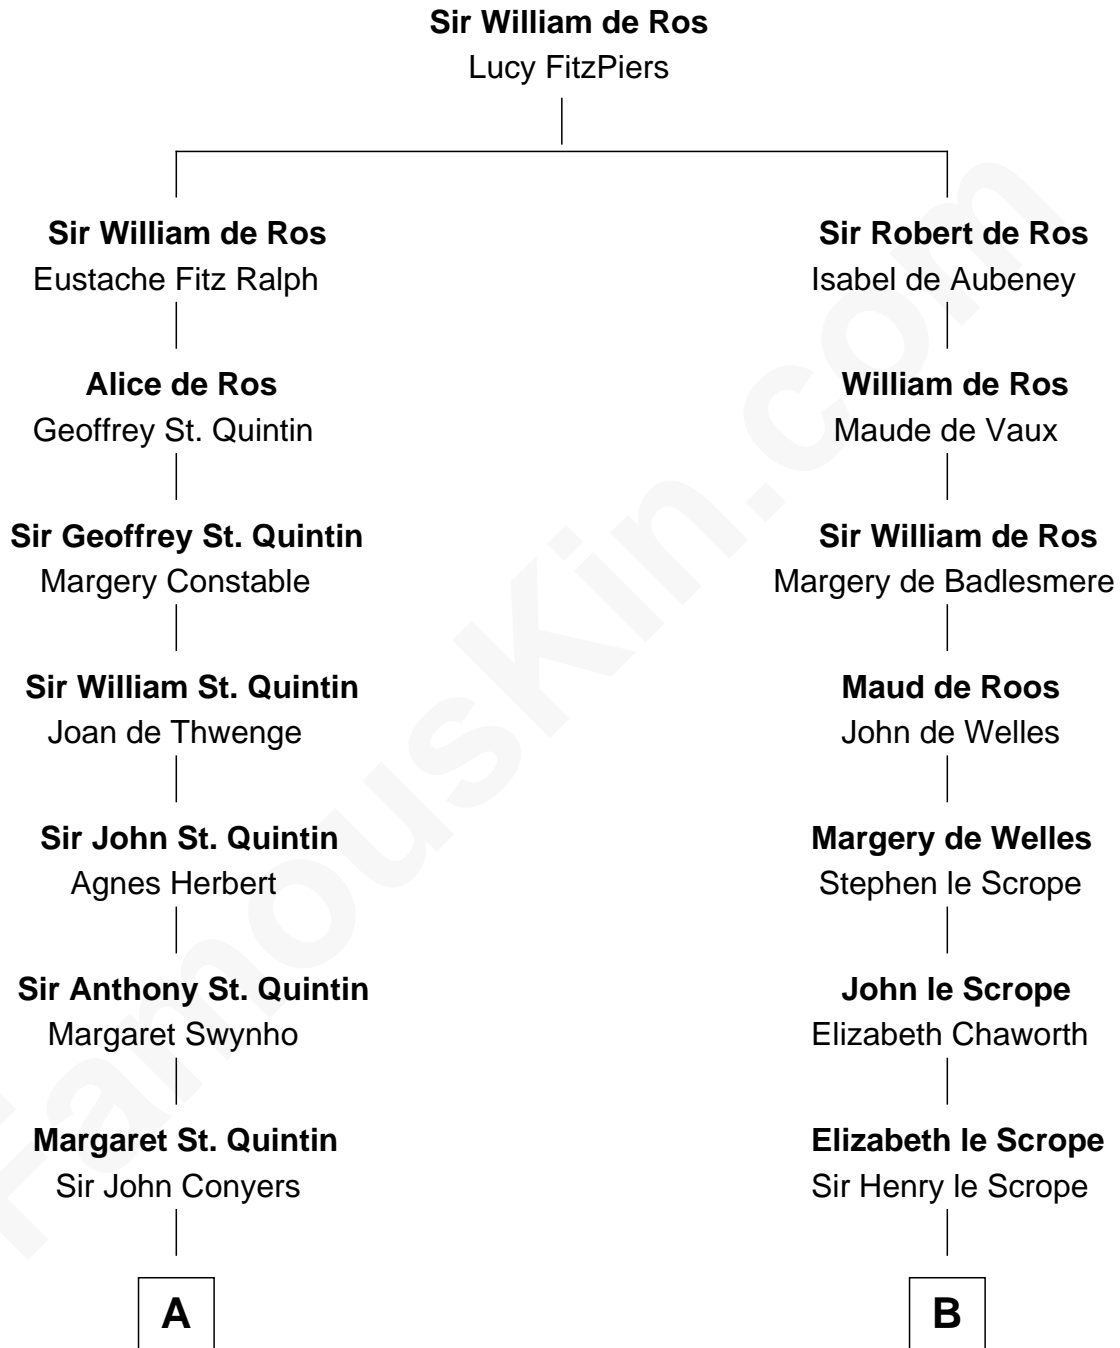

FamousKin.com
Relationship Chart of
Ellen Louise (Axson) Wilson
First Lady of President Woodrow Wilson

20th cousin of
Admiral Richard Byrd
Polar Explorer

C

Isaac FitzRandolph

Eleanor Hunter

Rebecca Longstreet FitzRandolph