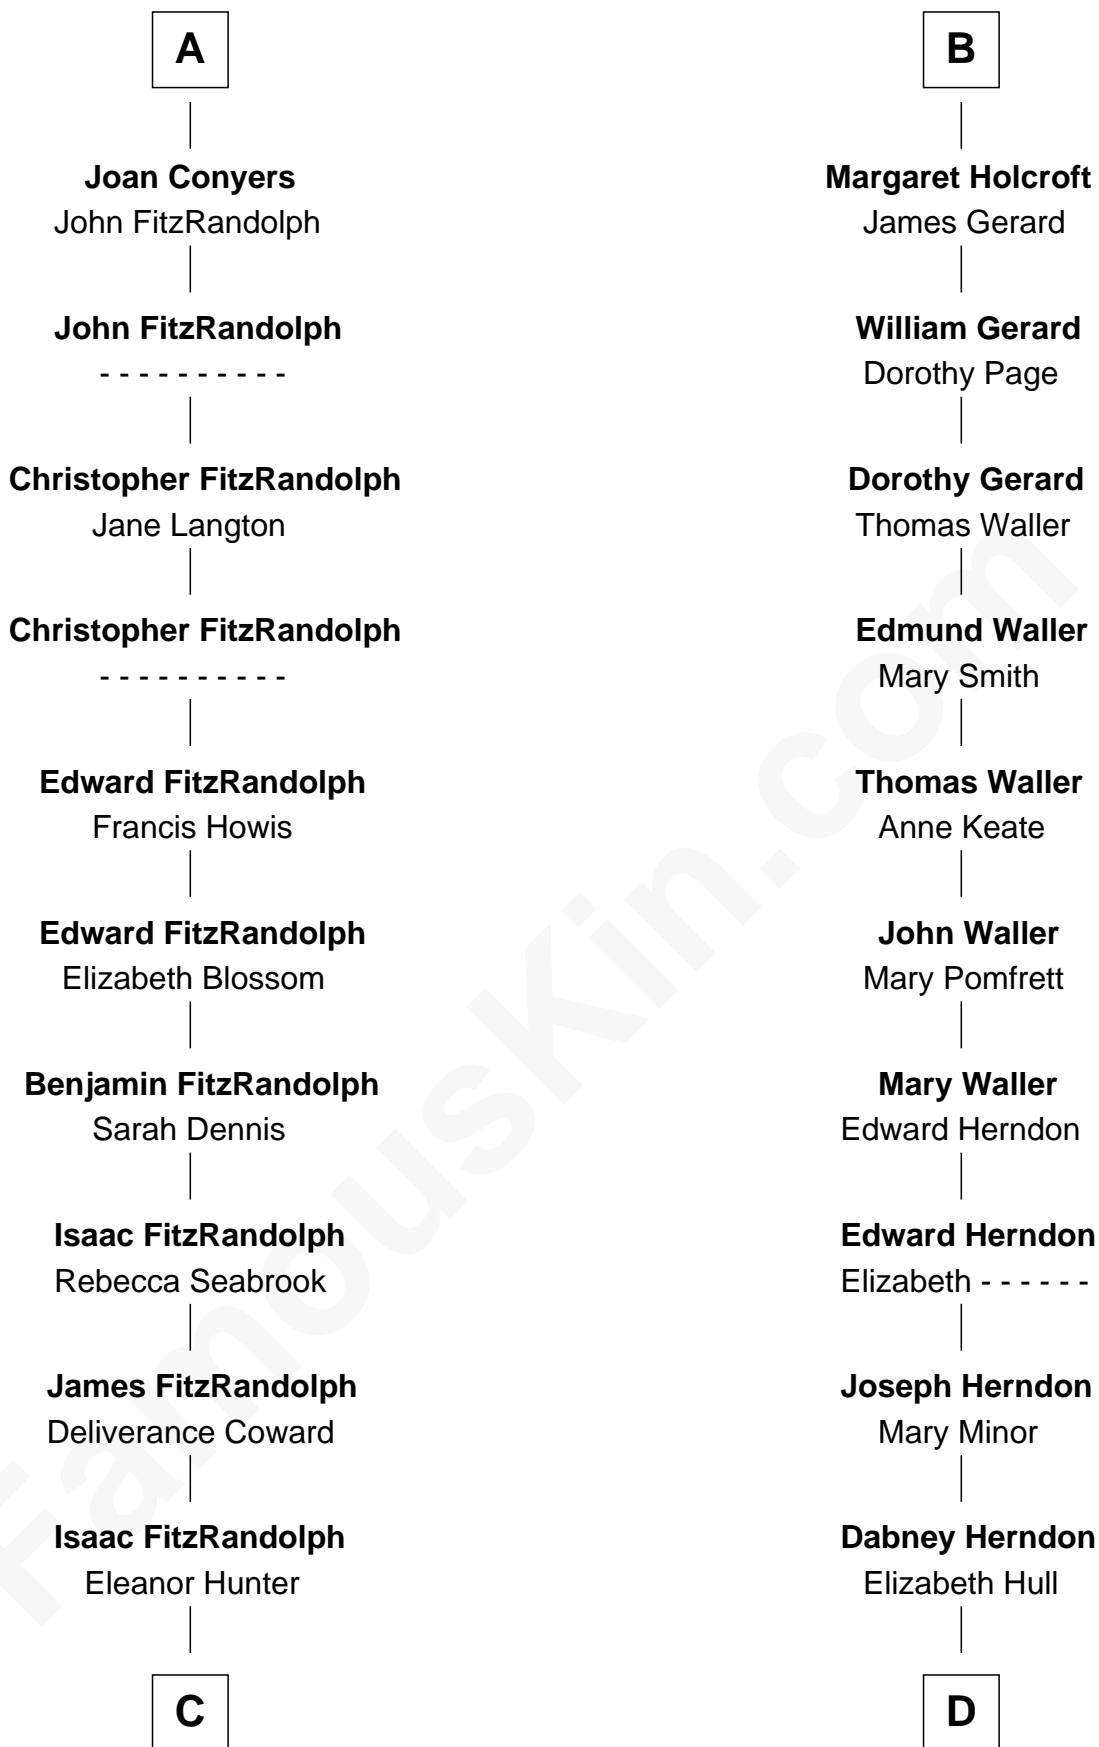

**FamousKin.com**  
**Relationship Chart of**  
**Ellen Louise (Axson) Wilson**

*First Lady of President Woodrow Wilson*

18th cousin 1 time removed of

**Ellen (Herndon) Arthur**

*Wife of President Chester A. Arthur*

**Sir William de Ros**  
 Eustache Fitz Ralph

**C**

**Rebecca Longstreet FitzRandolph**

Rev. Isaac Stockton Keith Axson

**Rev. Samuel Edward Axson**

Margaret Jane Hoyt

**Ellen Louise (Axson) Wilson**

*First Lady of Woodrow Wilson*

**D**

**Capt. William Lewis Herndon**

Frances Elizabeth Hansborough

**Ellen (Herndon) Arthur**

*Wife of President Chester Arthur*

FamousKin.com