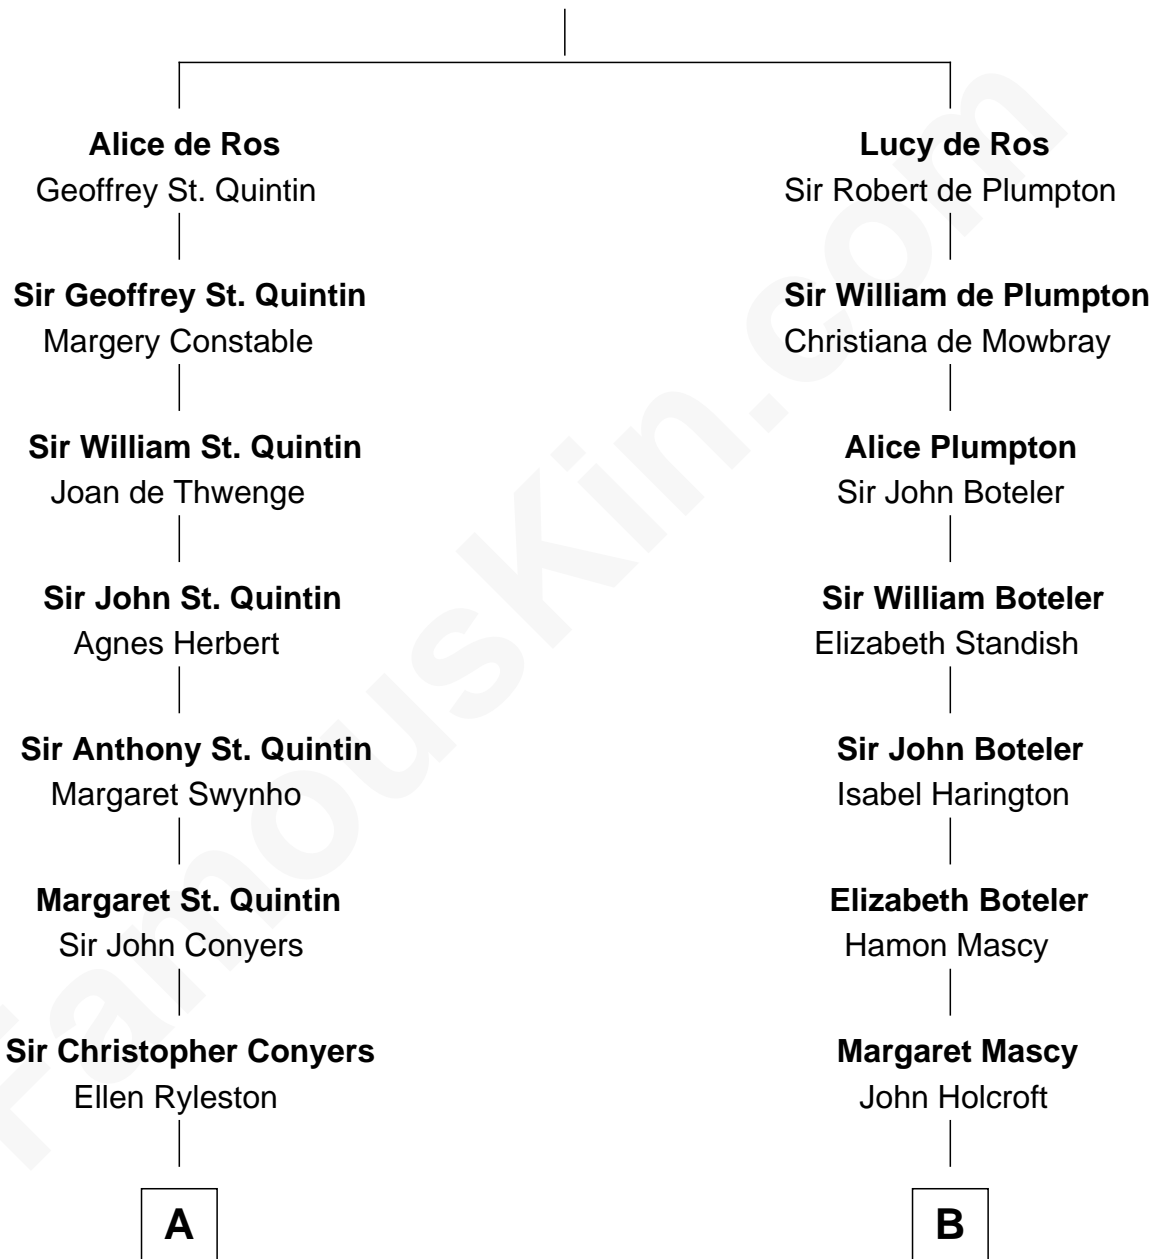

**FamousKin.com**  
**Relationship Chart of**  
**Ellen Louise (Axson) Wilson**

*First Lady of President Woodrow Wilson*

18th cousin 1 time removed of

**Ellen (Herndon) Arthur**

*Wife of President Chester A. Arthur*

**Sir William de Ros**  
 Eustache Fitz Ralph

**C**

**Rebecca Longstreet FitzRandolph**

Rev. Isaac Stockton Keith Axson

**Rev. Samuel Edward Axson**

Margaret Jane Hoyt

**Ellen Louise (Axson) Wilson**

*First Lady of Woodrow Wilson*

**D**

**Capt. William Lewis Herndon**

Frances Elizabeth Hansborough

**Ellen (Herndon) Arthur**

*Wife of President Chester Arthur*

FamousKin.com