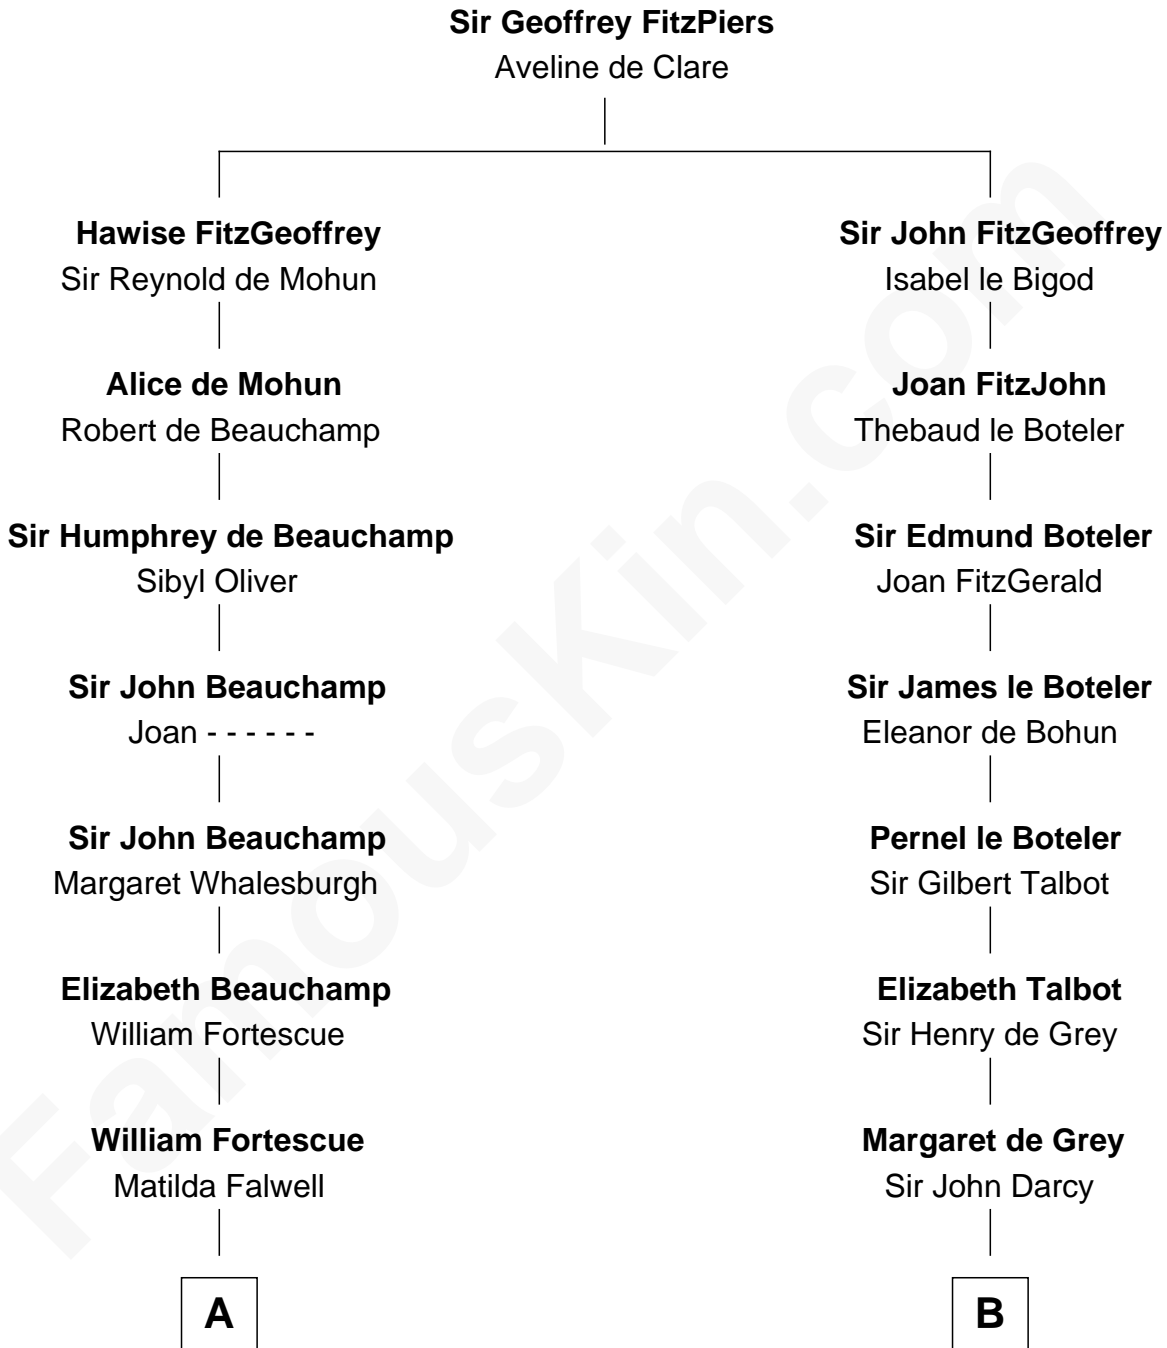

FamousKin.com

Relationship Chart of Ellen Louise (Axson) Wilson

First Lady of President Woodrow Wilson

18th cousin 3 times removed of

Robert Treat Paine

Signer of the Declaration of Independence

C

Abigail Williams
Thomas Williams

Abigail Williams
Alexander Bliss

Margaret Bliss
Rev. Nathan Hoyt

Margaret Jane Hoyt
Rev. Samuel Edward Axson

Ellen Louise (Axson) Wilson
First Lady of Woodrow Wilson

D

Eunice Treat
Thomas Paine

Robert Treat Paine
Signer of Declaration of Independence