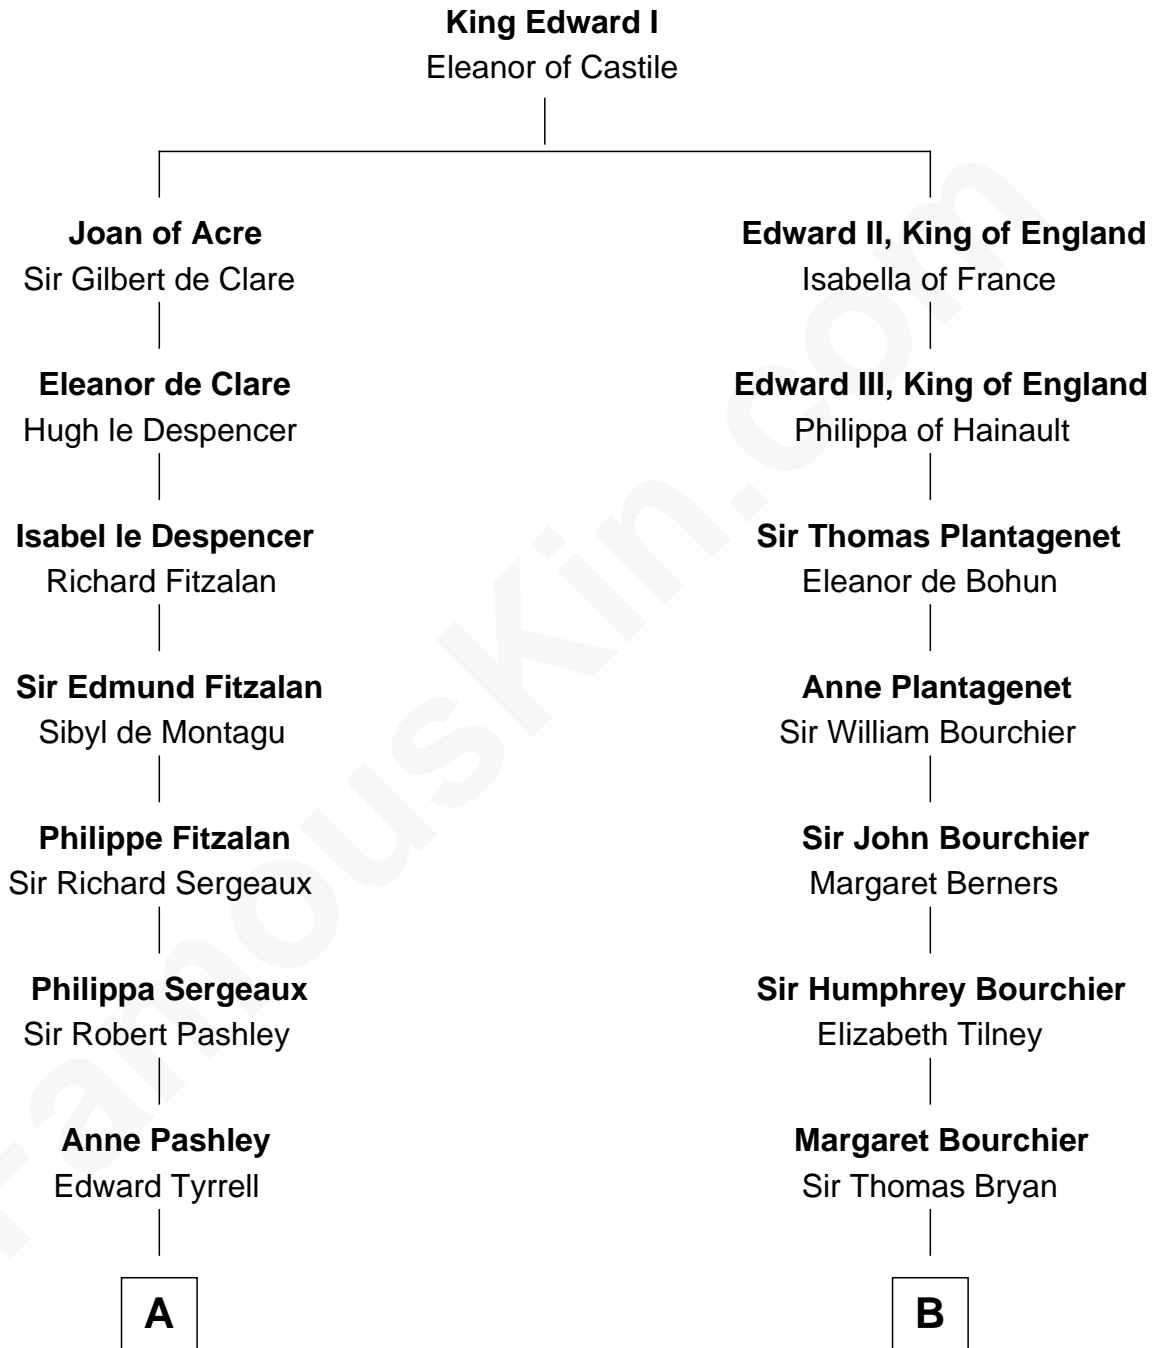

# FamousKin.com

## Relationship Chart of Ellen Louise (Axson) Wilson

*First Lady of President Woodrow Wilson*

15th cousin 6 times removed of

**Robert Treat Paine**

*Signer of the Declaration of Independence*

**C**

**Deliverance Coward**

*First Lady of Woodrow Wilson*