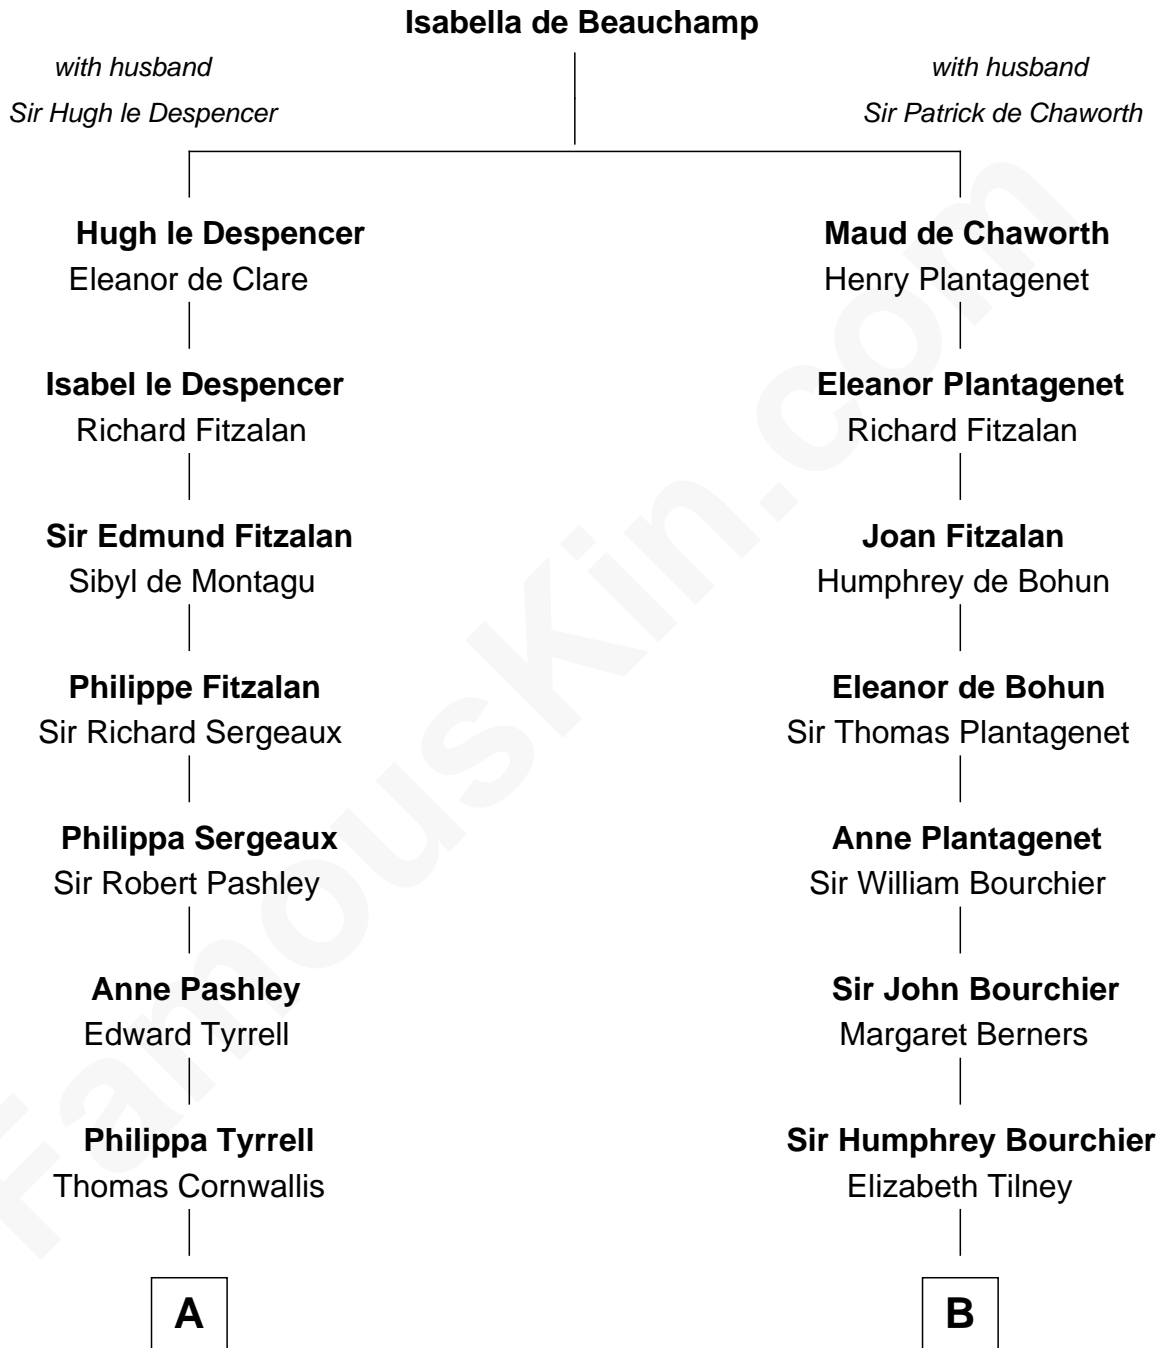

# FamousKin.com

## Relationship Chart of Ellen Louise (Axson) Wilson

*First Lady of President Woodrow Wilson*

16th cousin 4 times removed of

**Robert Treat Paine**

*Signer of the Declaration of Independence*

**C**

Isaac FitzRandolph

Eleanor Hunter

Rebecca Longstreet FitzRandolph

Rev. Isaac Stockton Keith Axson

Rev. Samuel Edward Axson

Margaret Jane Hoyt

Ellen Louise (Axson) Wilson

*First Lady of Woodrow Wilson*

FamousKin.com