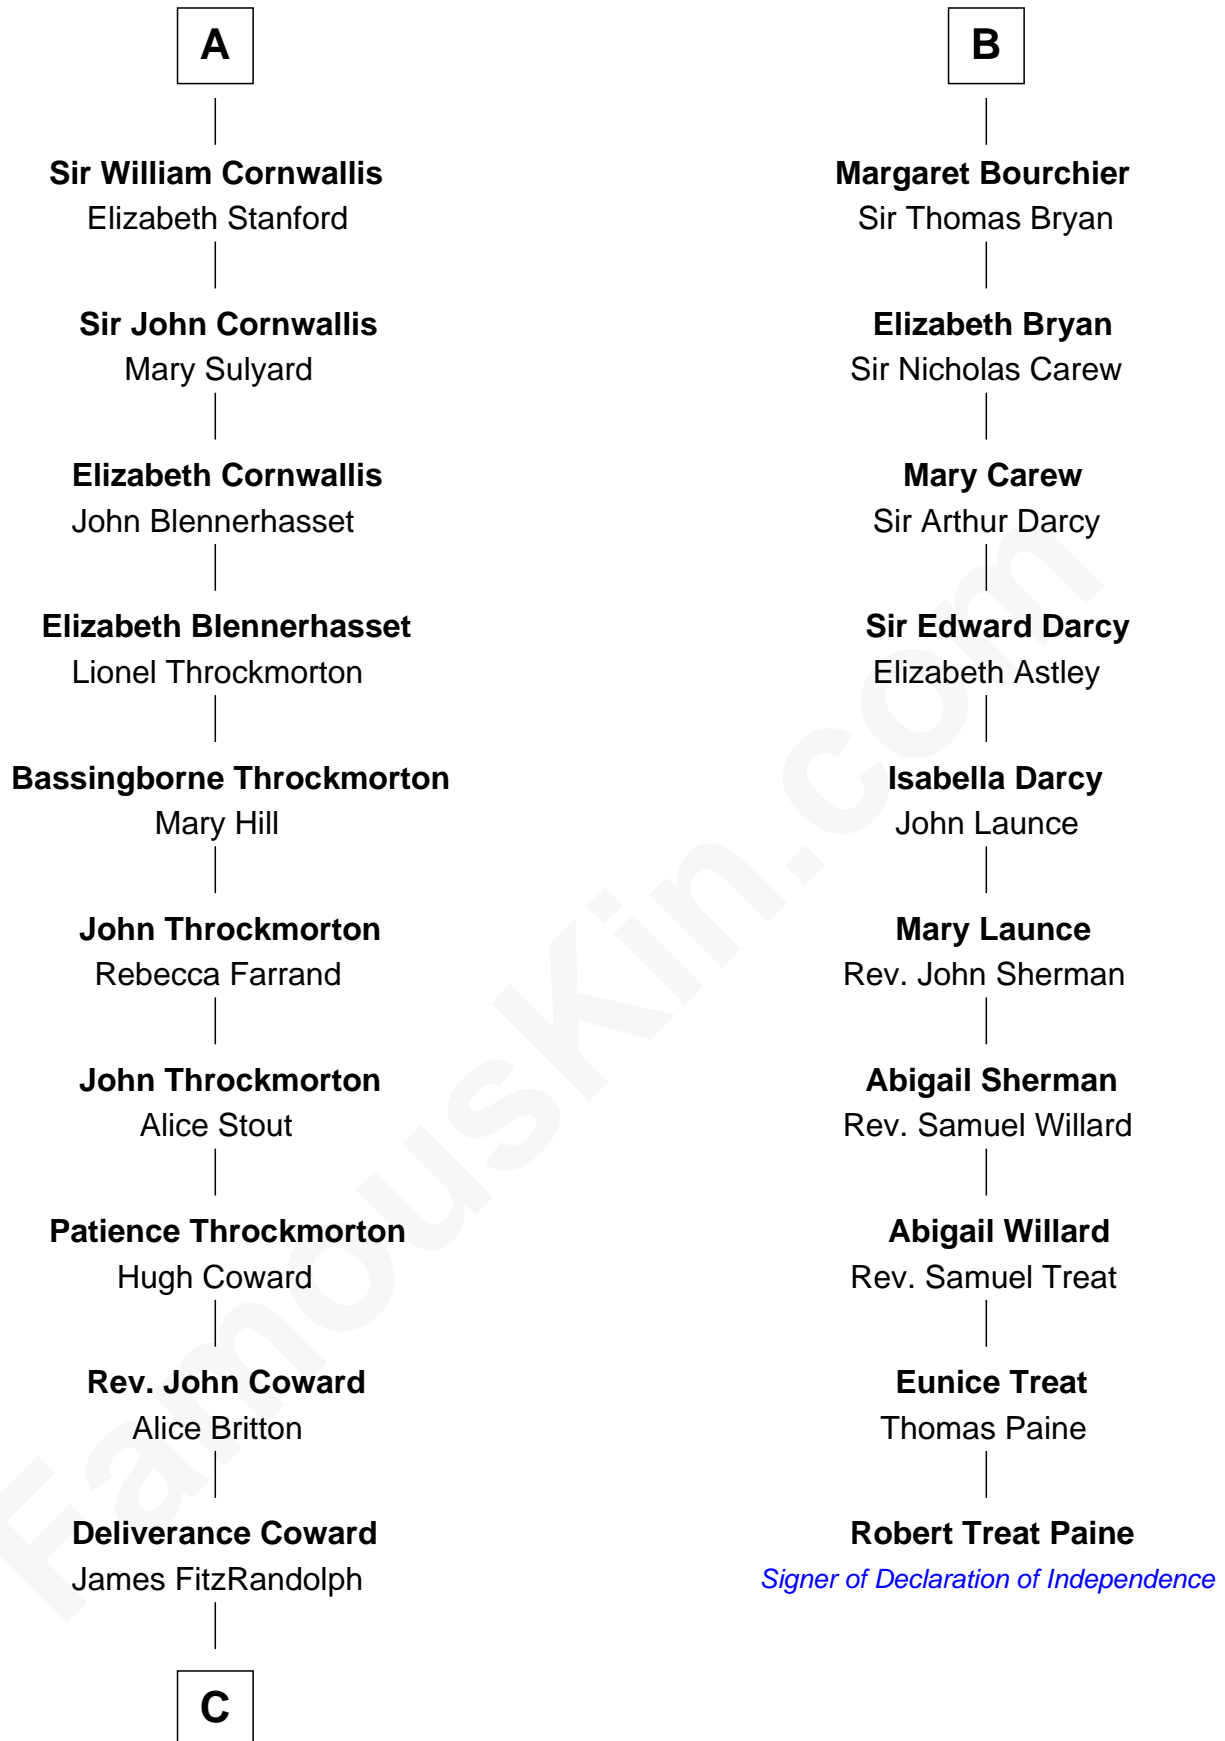

## Relationship Chart of Ellen Louise (Axson) Wilson

*First Lady of President Woodrow Wilson*

16th cousin 4 times removed of

**Robert Treat Paine**

*Signer of the Declaration of Independence*

**C**

Isaac FitzRandolph

Eleanor Hunter

Rebecca Longstreet FitzRandolph

Rev. Isaac Stockton Keith Axson

Rev. Samuel Edward Axson

Margaret Jane Hoyt

Ellen Louise (Axson) Wilson

*First Lady of Woodrow Wilson*

FamousKin.com