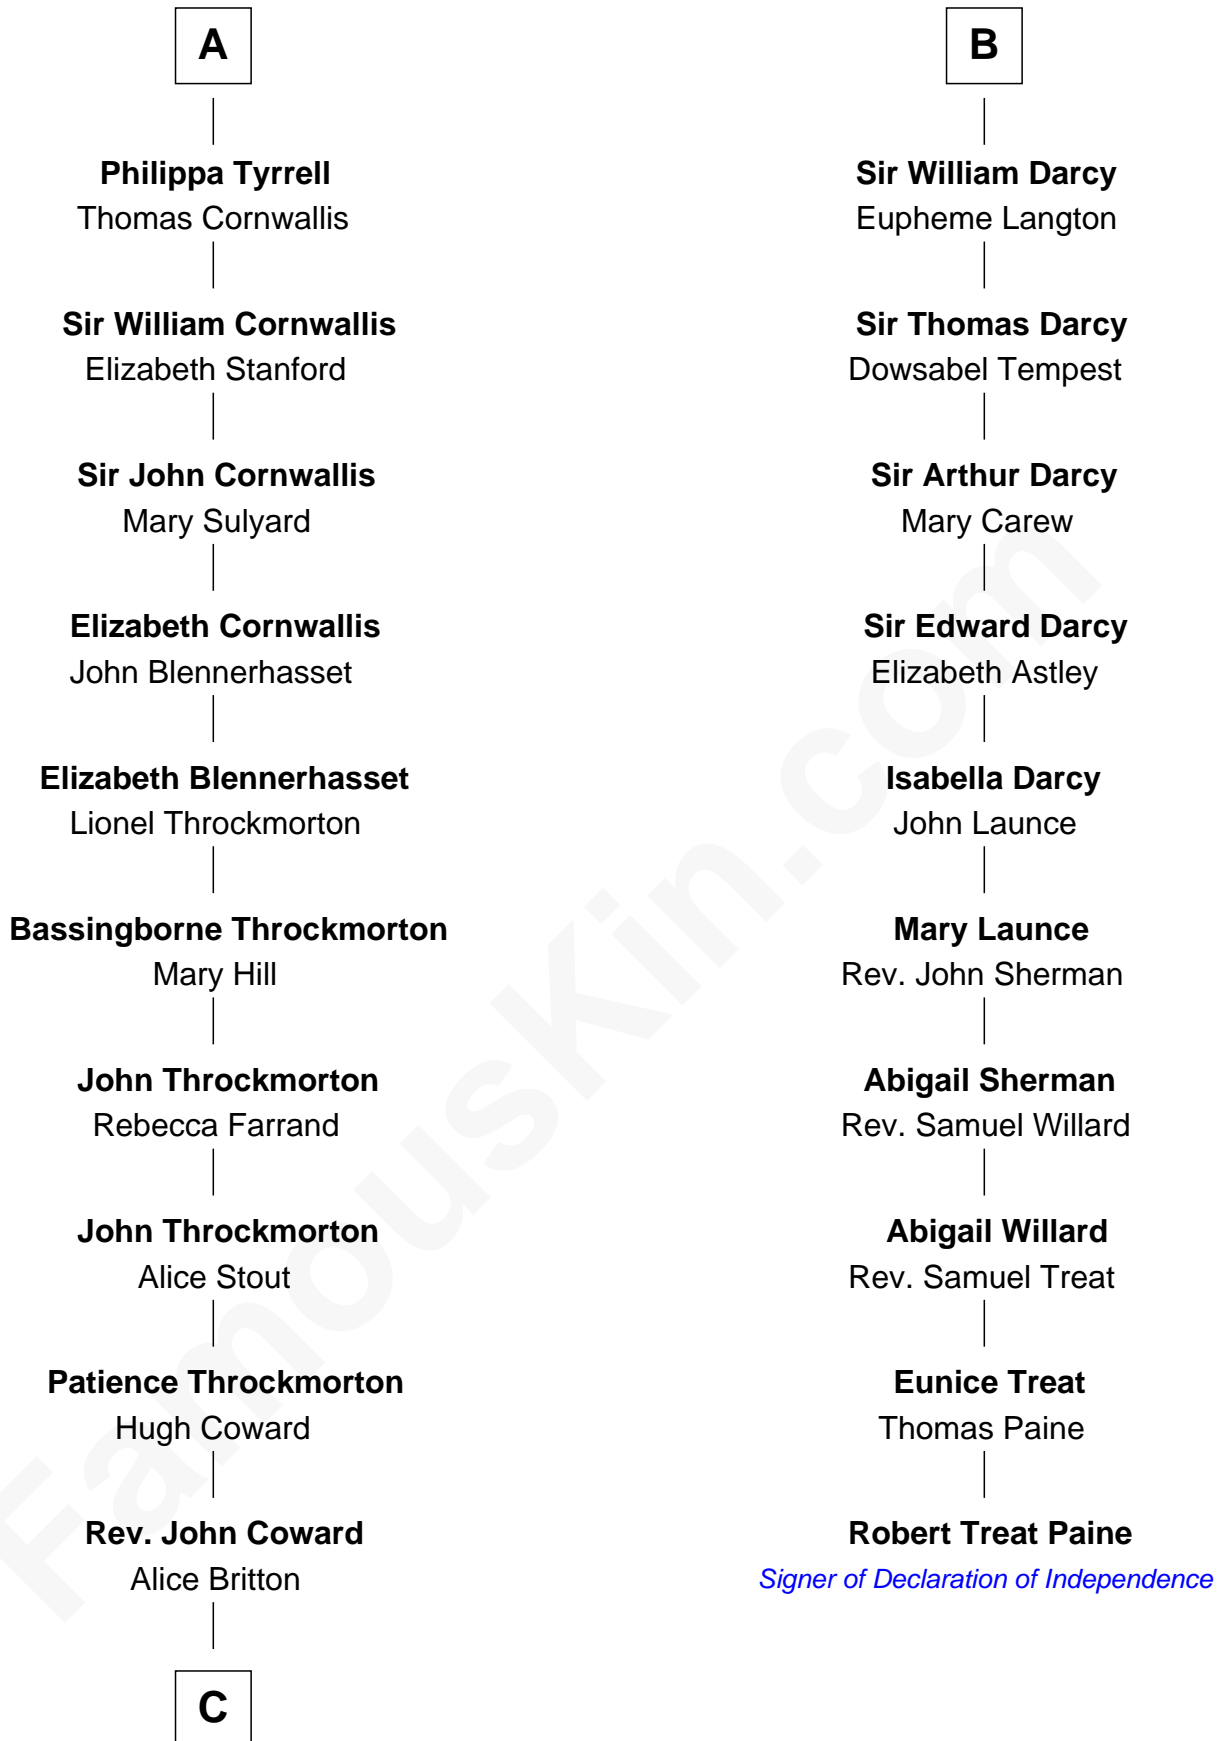

FamousKin.com

Relationship Chart of Ellen Louise (Axson) Wilson

First Lady of President Woodrow Wilson

16th cousin 5 times removed of

Robert Treat Paine

Signer of the Declaration of Independence

C

Deliverance Coward

James FitzRandolph

Isaac FitzRandolph

Eleanor Hunter

Rebecca Longstreet FitzRandolph

Rev. Isaac Stockton Keith Axson

Rev. Samuel Edward Axson

Margaret Jane Hoyt

Ellen Louise (Axson) Wilson

First Lady of Woodrow Wilson