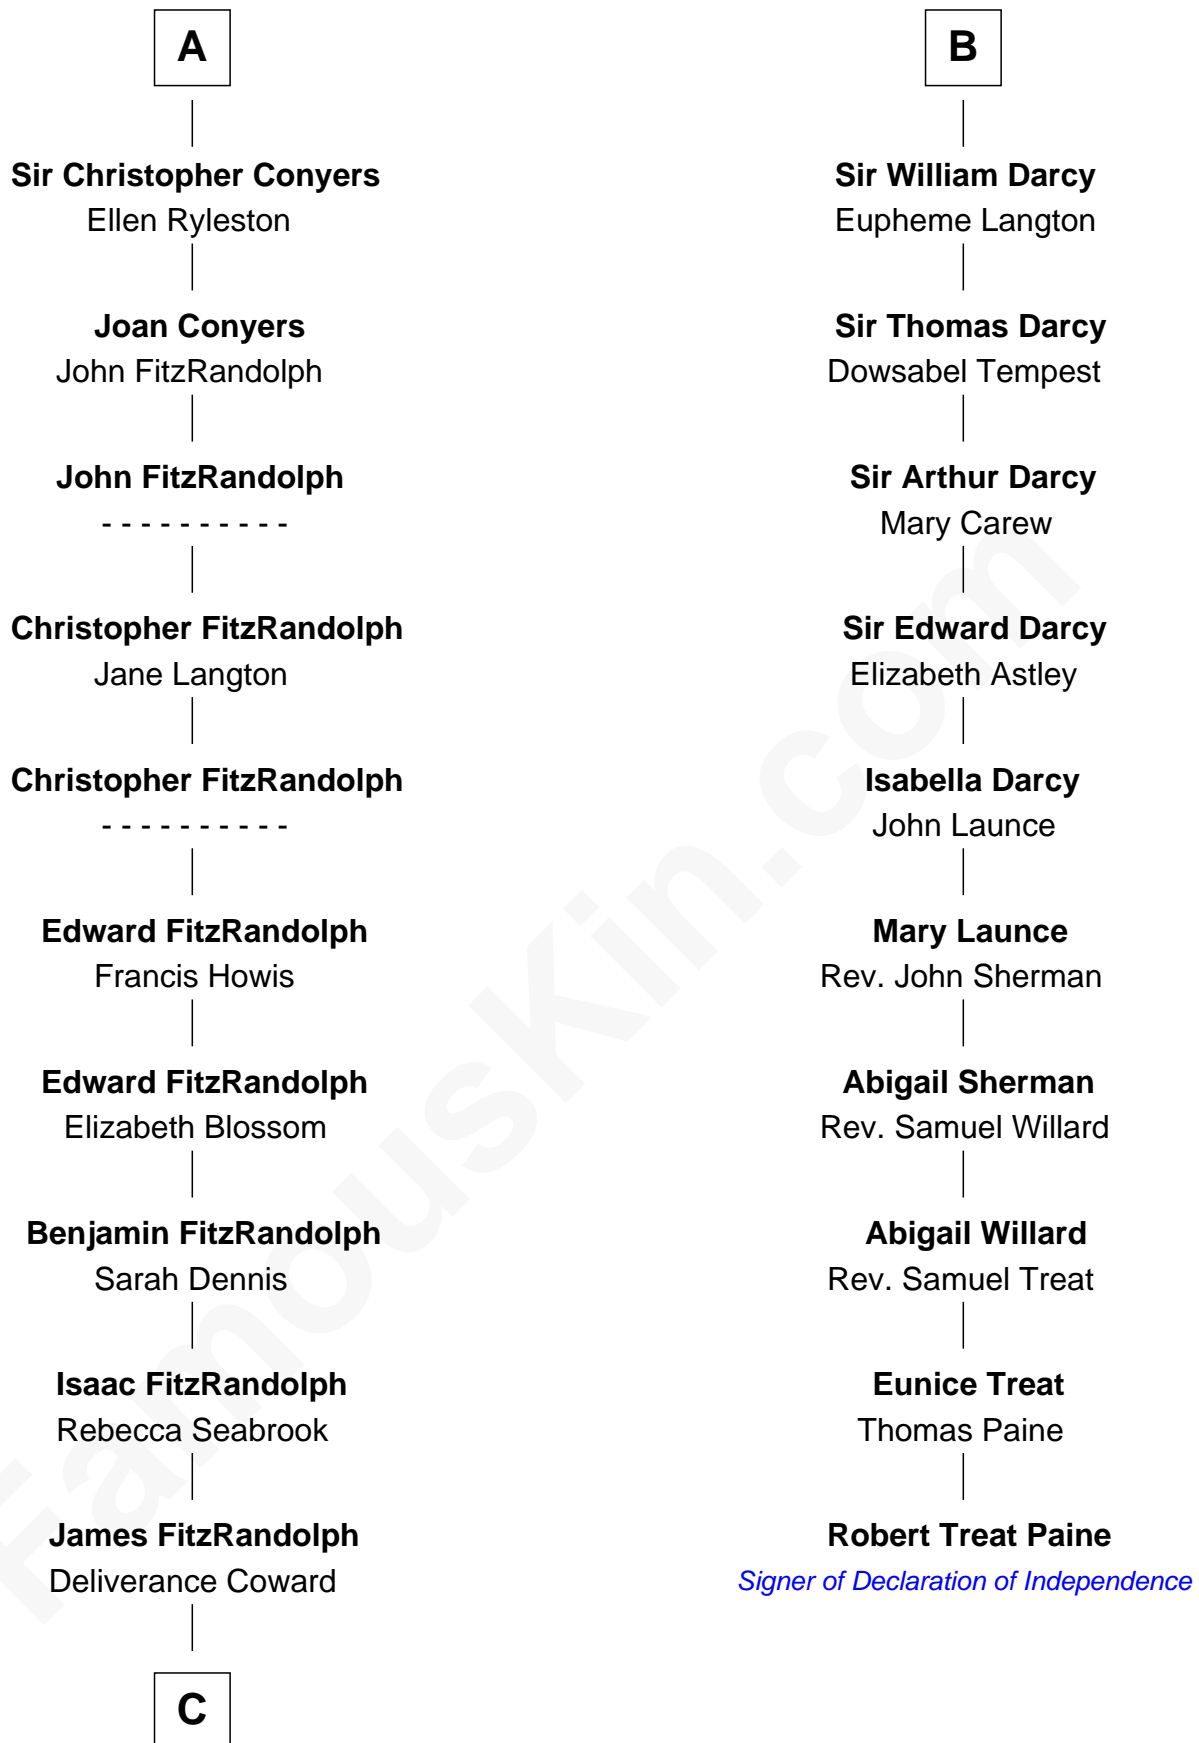

FamousKin.com

Relationship Chart of Ellen Louise (Axson) Wilson

First Lady of President Woodrow Wilson

16th cousin 4 times removed of

Robert Treat Paine

Signer of the Declaration of Independence

C

Isaac FitzRandolph

Eleanor Hunter

Rebecca Longstreet FitzRandolph

Rev. Isaac Stockton Keith Axson

Rev. Samuel Edward Axson

Margaret Jane Hoyt

Ellen Louise (Axson) Wilson

First Lady of Woodrow Wilson

FamousKin.com