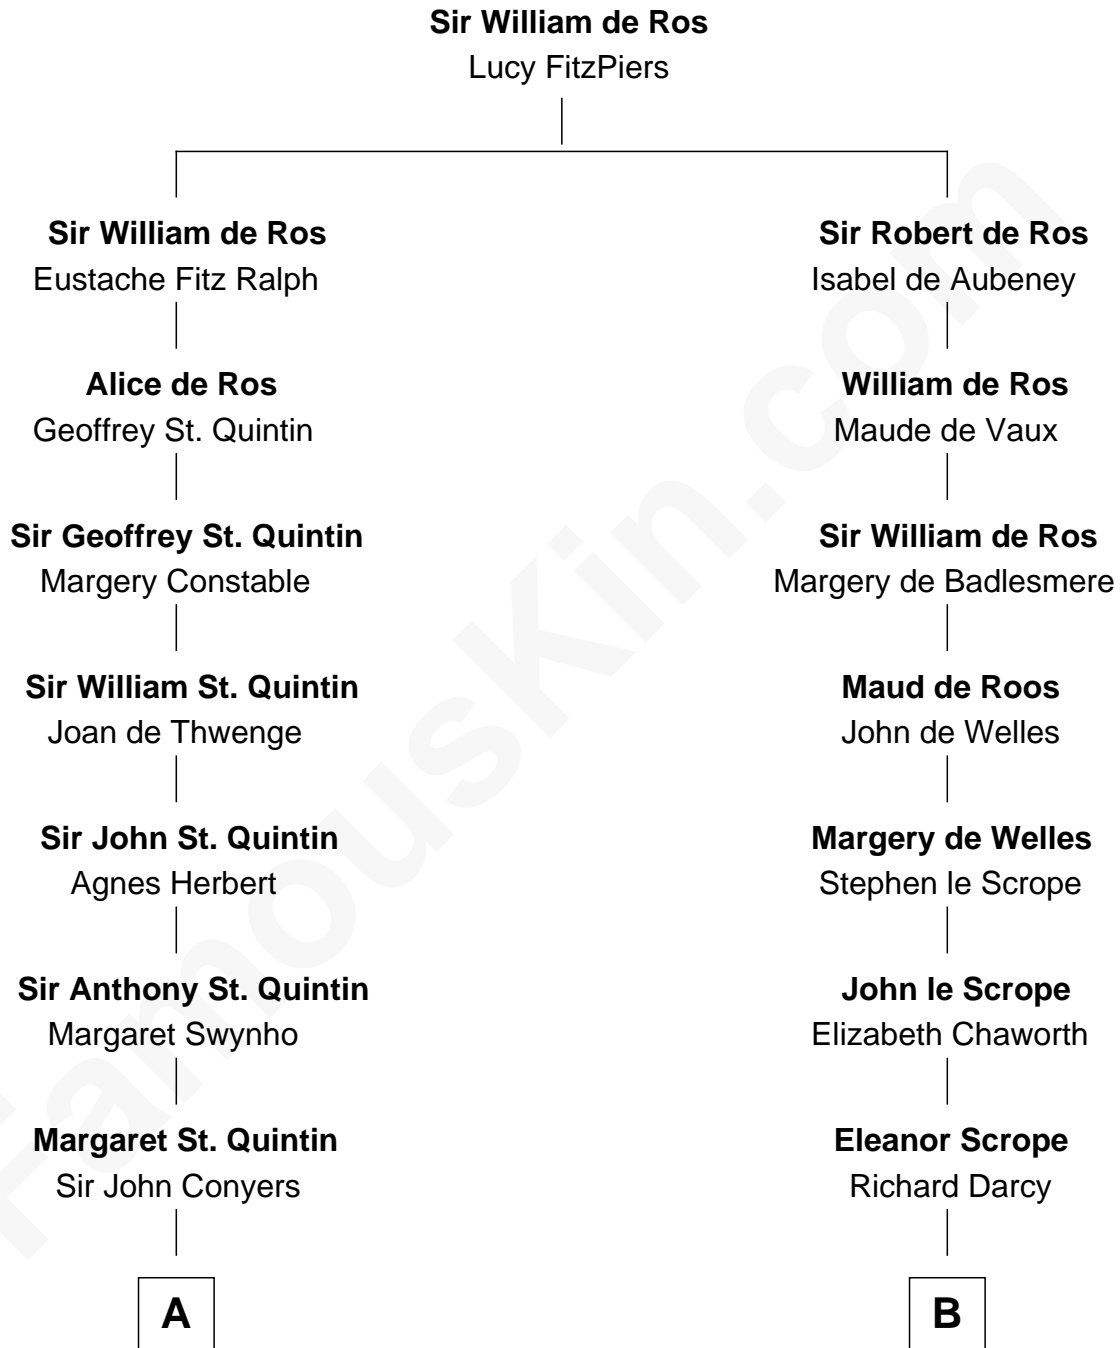

FamousKin.com

Relationship Chart of Ellen Louise (Axson) Wilson

First Lady of President Woodrow Wilson

16th cousin 4 times removed of

Robert Treat Paine

Signer of the Declaration of Independence

C

Isaac FitzRandolph

Eleanor Hunter

Rebecca Longstreet FitzRandolph

Rev. Isaac Stockton Keith Axson

Rev. Samuel Edward Axson

Margaret Jane Hoyt

Ellen Louise (Axson) Wilson

First Lady of Woodrow Wilson

FamousKin.com