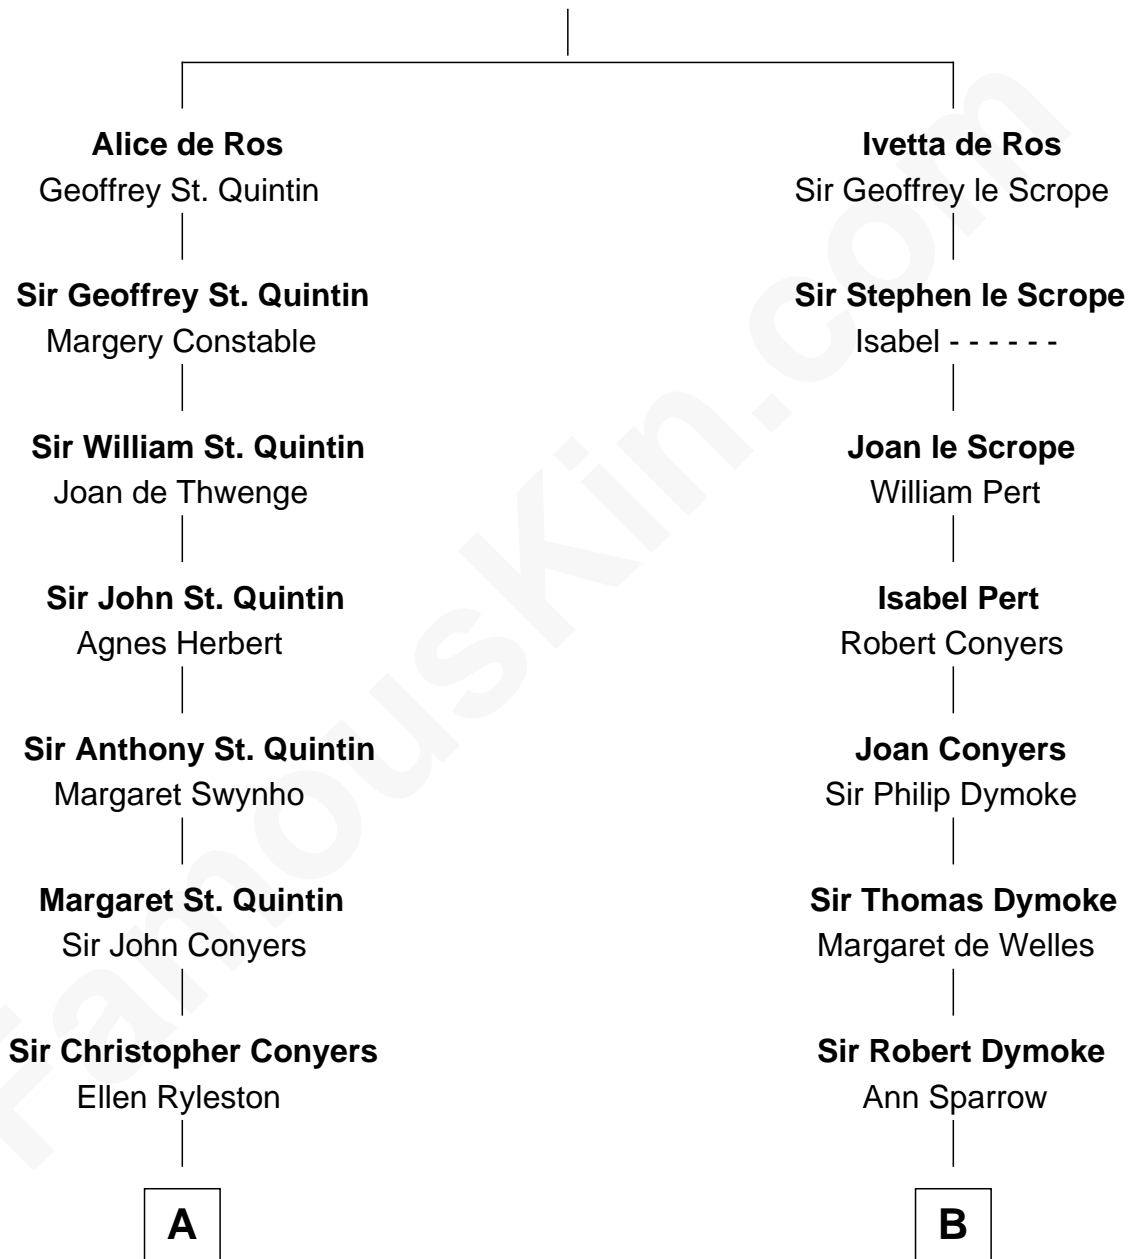

## Relationship Chart of Ellen Louise (Axson) Wilson

*First Lady of President Woodrow Wilson*

14th cousin 5 times removed of

**Thomas Nelson**

*Signer of the Declaration of Independence*

**Sir William de Ros**

Eustache Fitz Ralph

C

Rebecca Longstreet FitzRandolph

Rev. Isaac Stockton Keith Axson

Rev. Samuel Edward Axson

Margaret Jane Hoyt

Ellen Louise (Axson) Wilson

*First Lady of Woodrow Wilson*