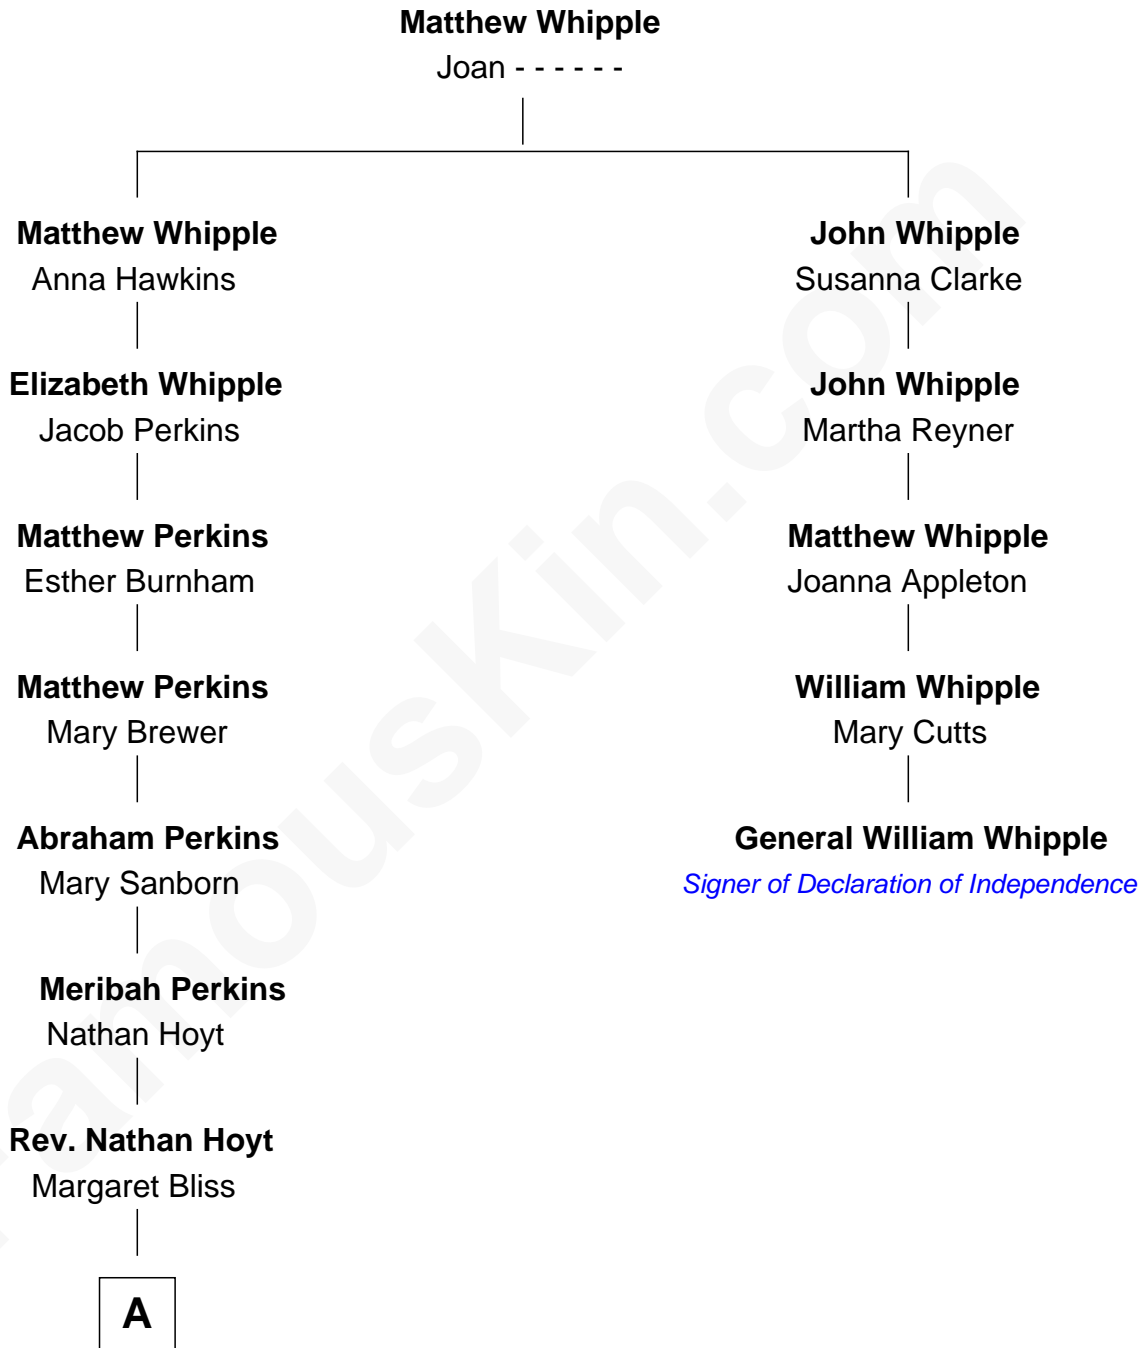

FamousKin.com

Relationship Chart of Ellen Louise (Axson) Wilson

First Lady of President Woodrow Wilson

4th cousin 4 times removed of

General William Whipple

Signer of the Declaration of Independence

A

Margaret Jane Hoyt
Rev. Samuel Edward Axson

Ellen Louise (Axson) Wilson
First Lady of Woodrow Wilson

FamousKin.com