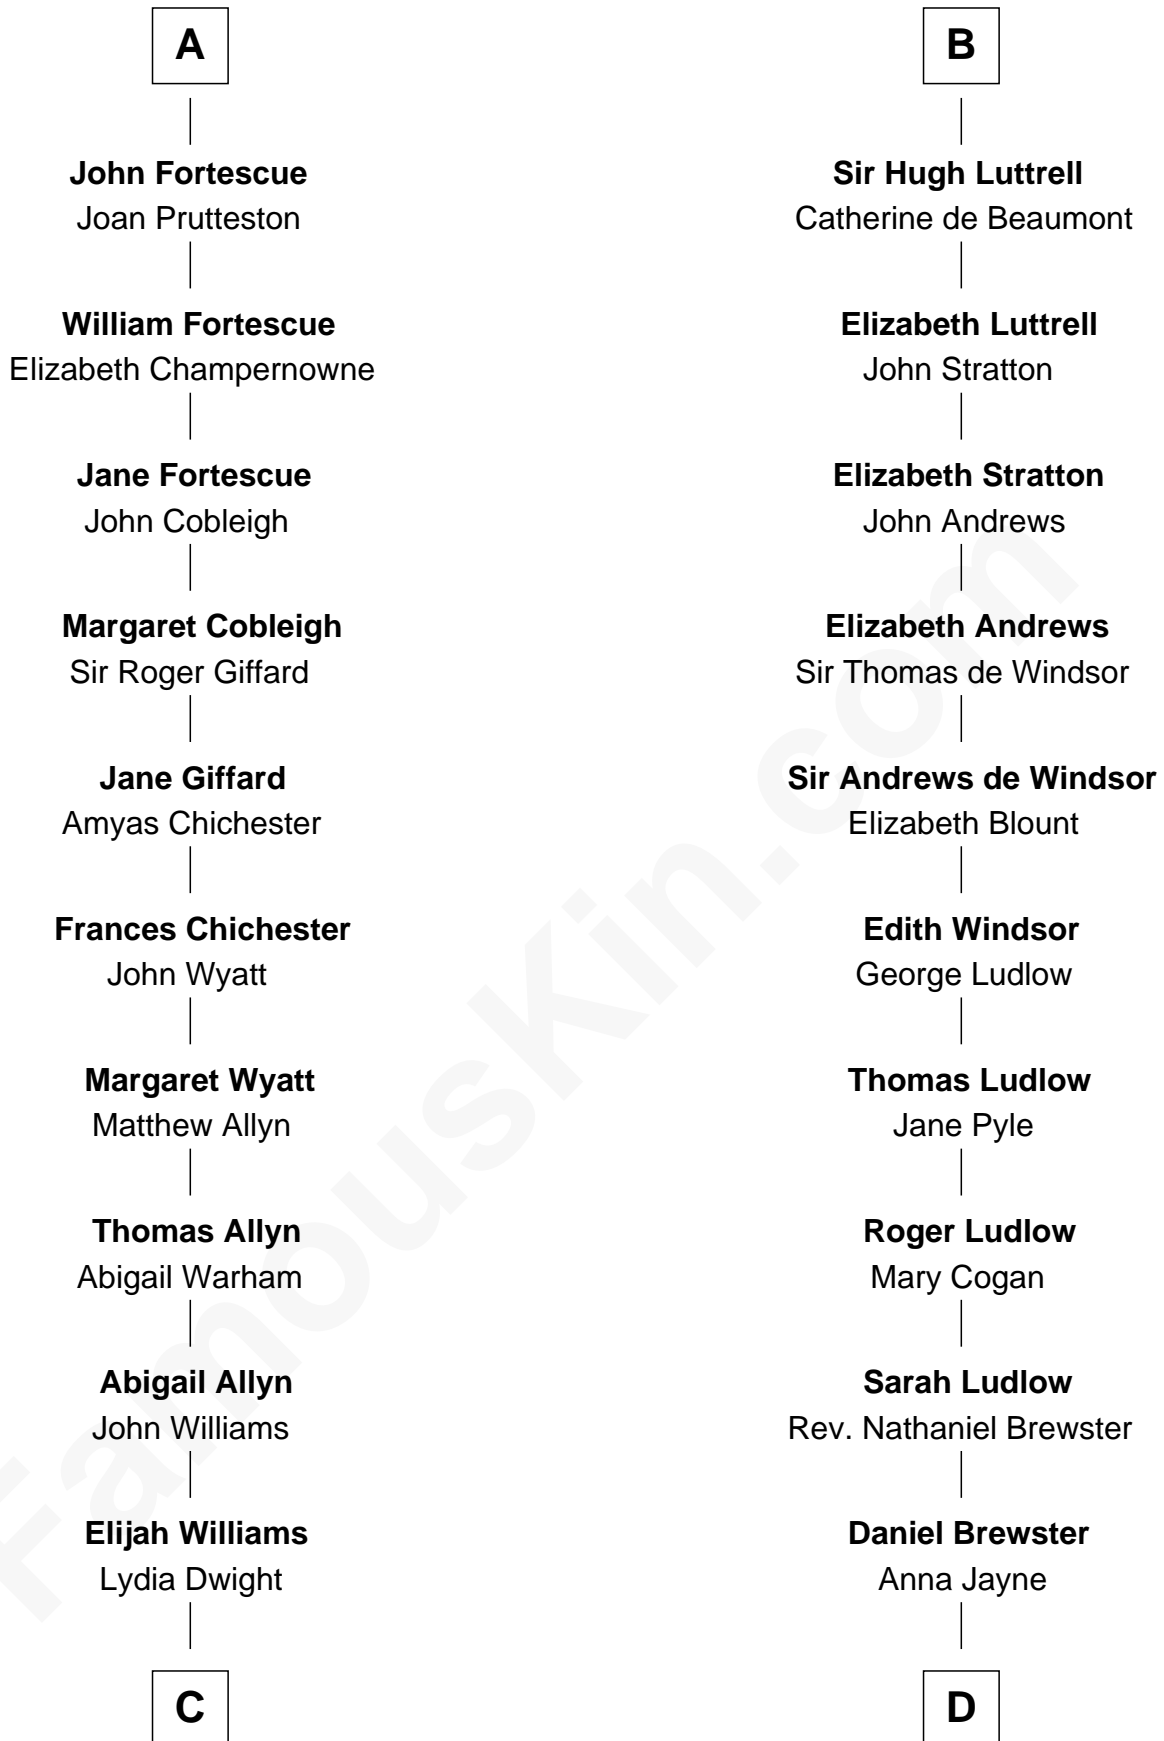

FamousKin.com
Relationship Chart of
Ellen Louise (Axson) Wilson
First Lady of President Woodrow Wilson

18th cousin 3 times removed of

Caleb Brewster

Member of the Culper Spy Ring during the American Revolution

C

Abigail Williams
Thomas Williams

Abigail Williams
Alexander Bliss

Margaret Bliss
Rev. Nathan Hoyt

Margaret Jane Hoyt
Rev. Samuel Edward Axson

Ellen Louise (Axson) Wilson
First Lady of Woodrow Wilson

D

Benjamin Brewster
Sarah Biggs

Caleb Brewster
Member of the Culper Spy Ring

FamousKin.com