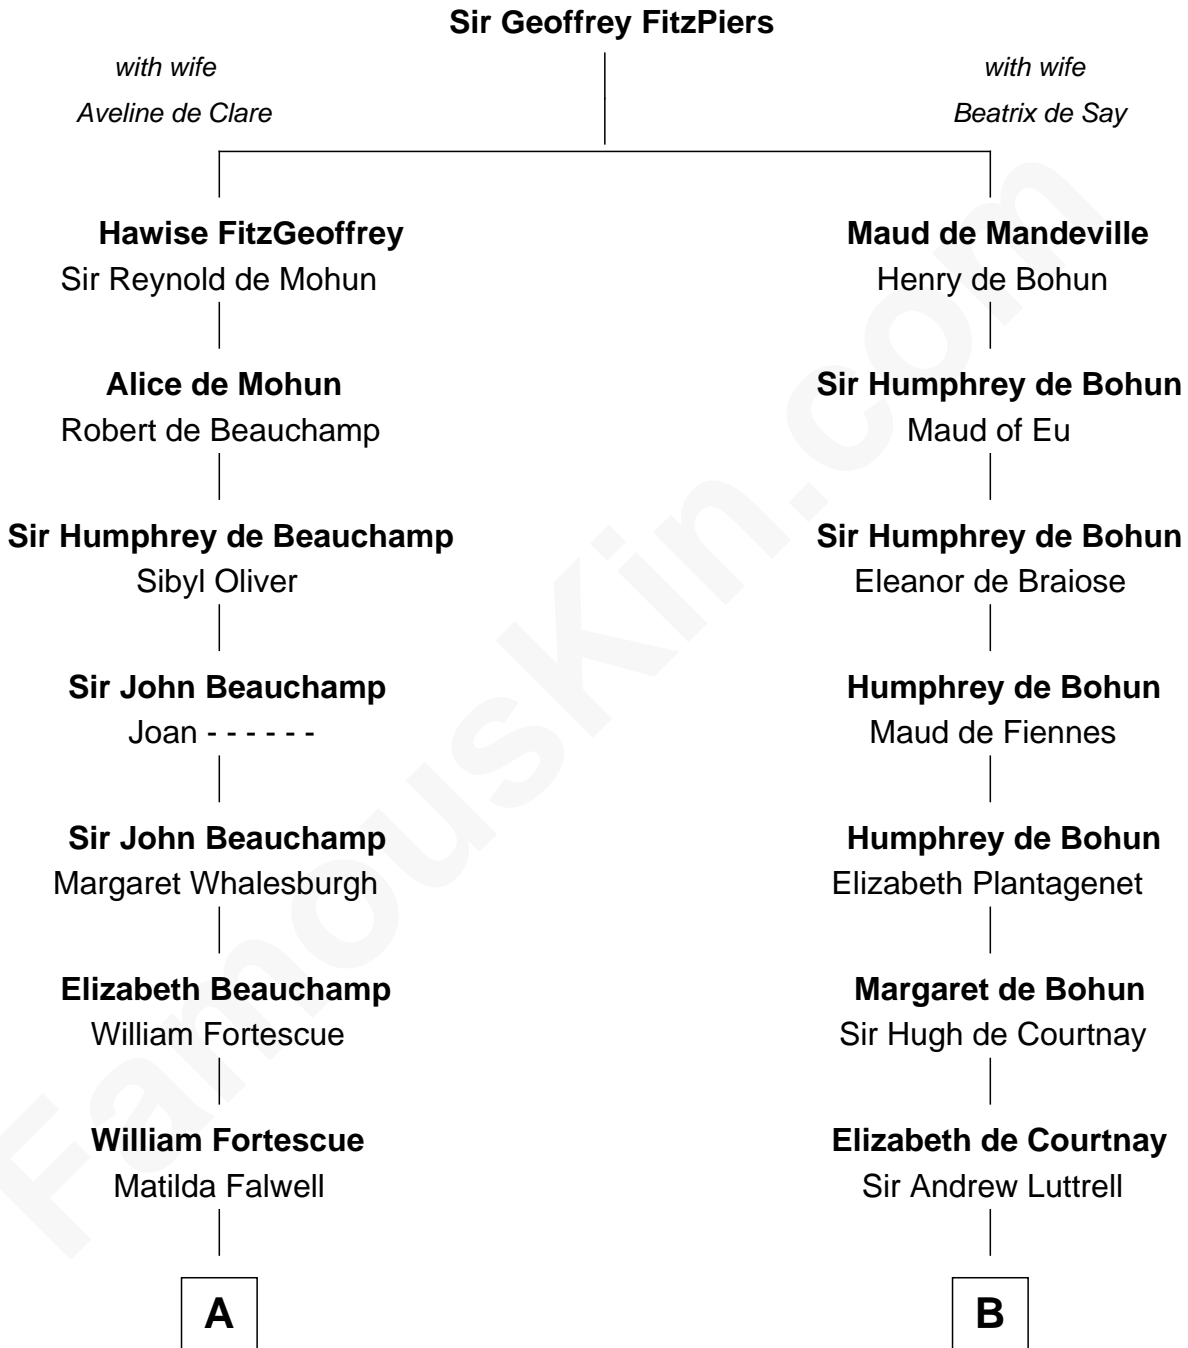

FamousKin.com
Relationship Chart of
Ellen Louise (Axson) Wilson
First Lady of President Woodrow Wilson

18th cousin 3 times removed of

Caleb Brewster

Member of the Culper Spy Ring during the American Revolution

C

Abigail Williams
Thomas Williams

Abigail Williams
Alexander Bliss

Margaret Bliss
Rev. Nathan Hoyt

Margaret Jane Hoyt
Rev. Samuel Edward Axson

Ellen Louise (Axson) Wilson
First Lady of Woodrow Wilson

D

Benjamin Brewster
Sarah Biggs

Caleb Brewster
Member of the Culper Spy Ring

FamousKin.com