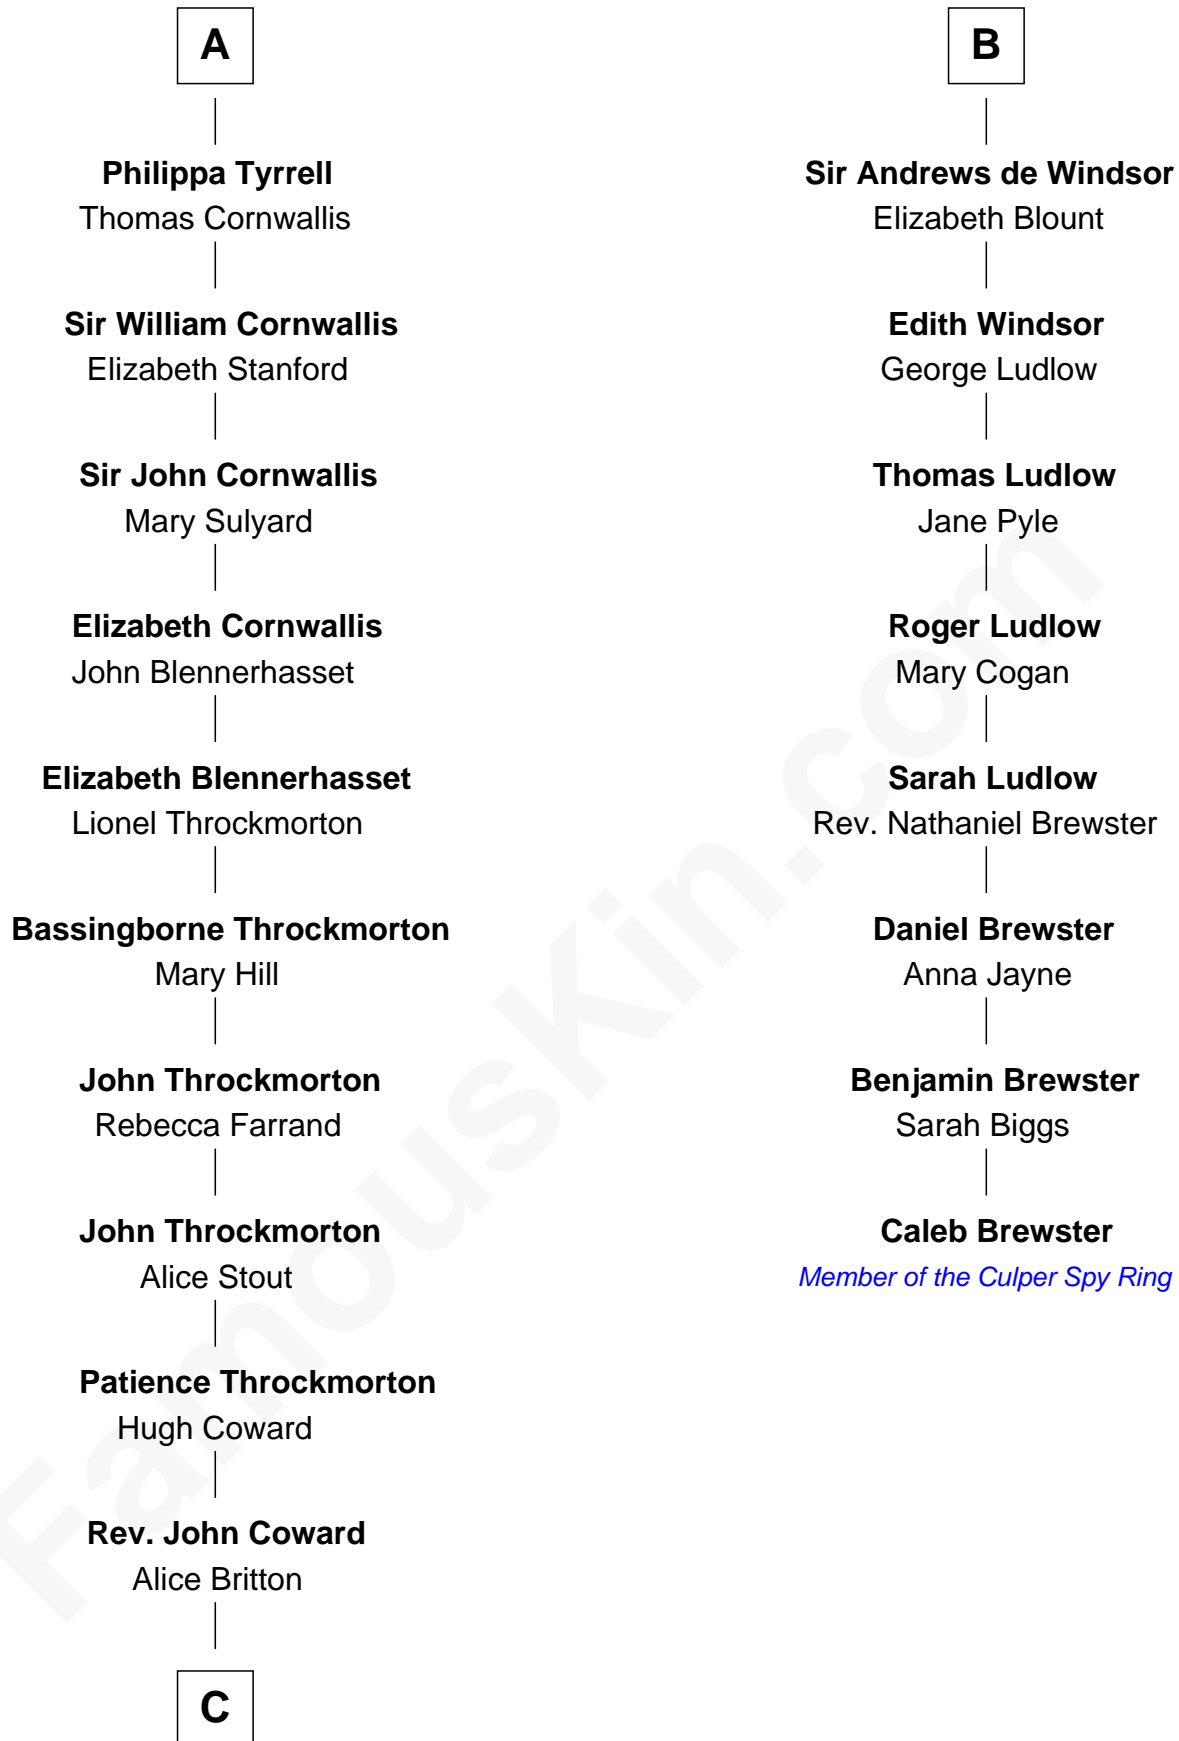

FamousKin.com

Relationship Chart of Ellen Louise (Axson) Wilson

First Lady of President Woodrow Wilson

14th cousin 7 times removed of

Caleb Brewster

Member of the Culper Spy Ring during the American Revolution

King Edward I
Eleanor of Castile

C

Deliverance Coward

James FitzRandolph

Isaac FitzRandolph

Eleanor Hunter

Rebecca Longstreet FitzRandolph

Rev. Isaac Stockton Keith Axson

Rev. Samuel Edward Axson

Margaret Jane Hoyt

Ellen Louise (Axson) Wilson

First Lady of Woodrow Wilson