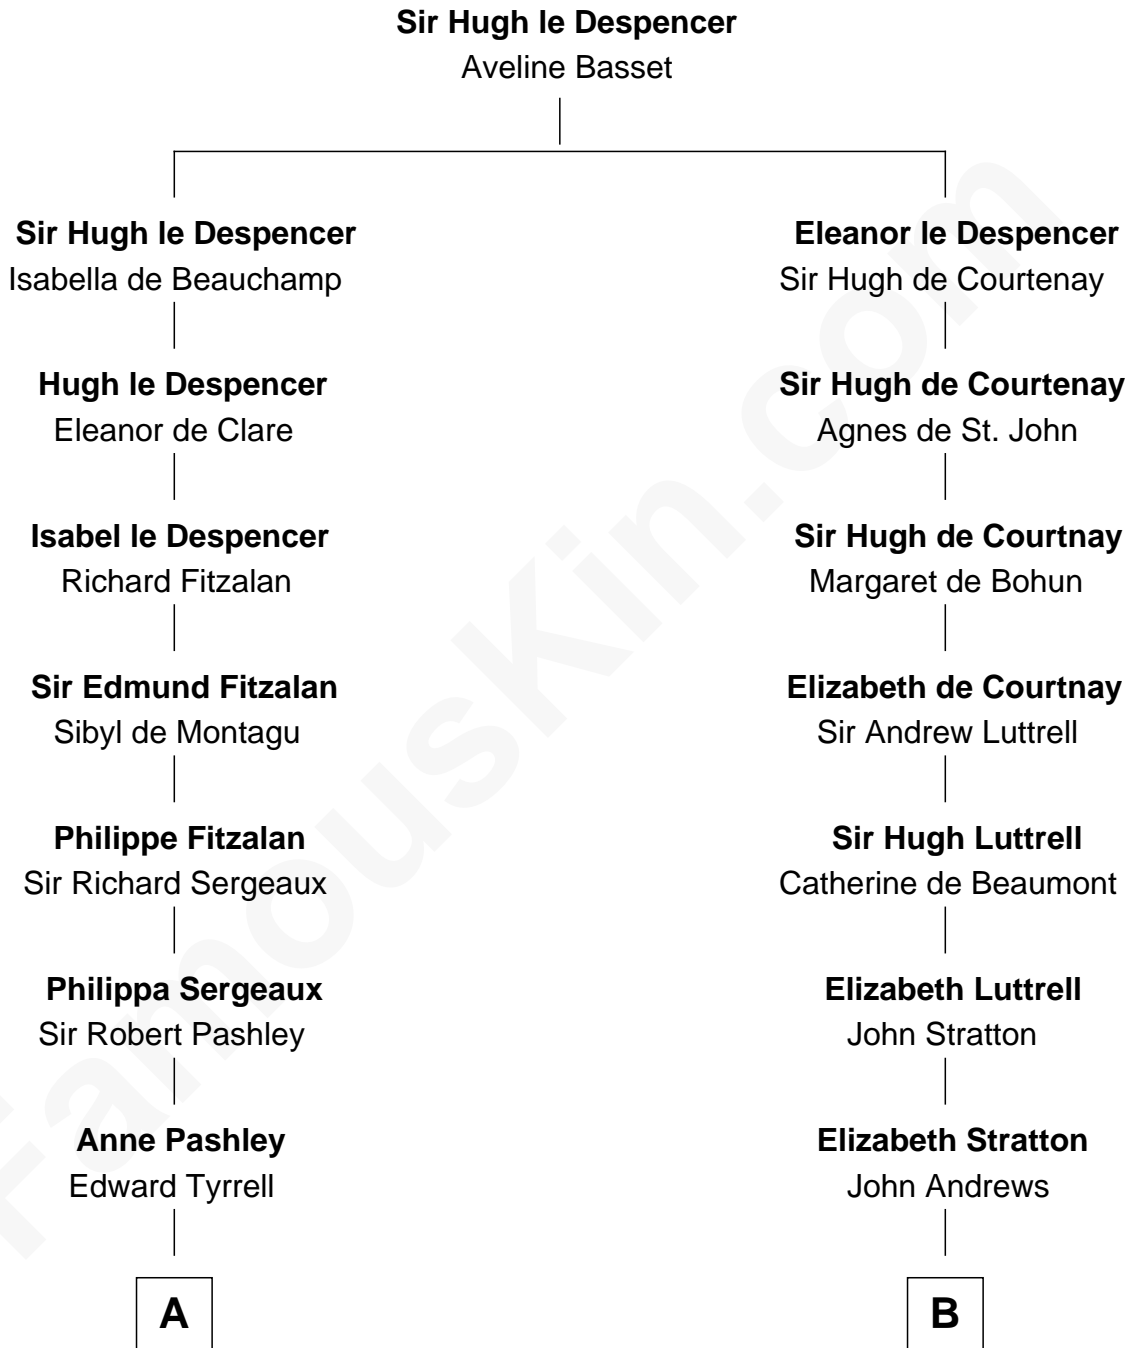

FamousKin.com

Relationship Chart of Ellen Louise (Axson) Wilson

First Lady of President Woodrow Wilson

15th cousin 6 times removed of

Caleb Brewster

Member of the Culper Spy Ring during the American Revolution

C

Deliverance Coward

James FitzRandolph

Isaac FitzRandolph

Eleanor Hunter

Rebecca Longstreet FitzRandolph

Rev. Isaac Stockton Keith Axson

Rev. Samuel Edward Axson

Margaret Jane Hoyt

Ellen Louise (Axson) Wilson

First Lady of Woodrow Wilson

FamousKin.com