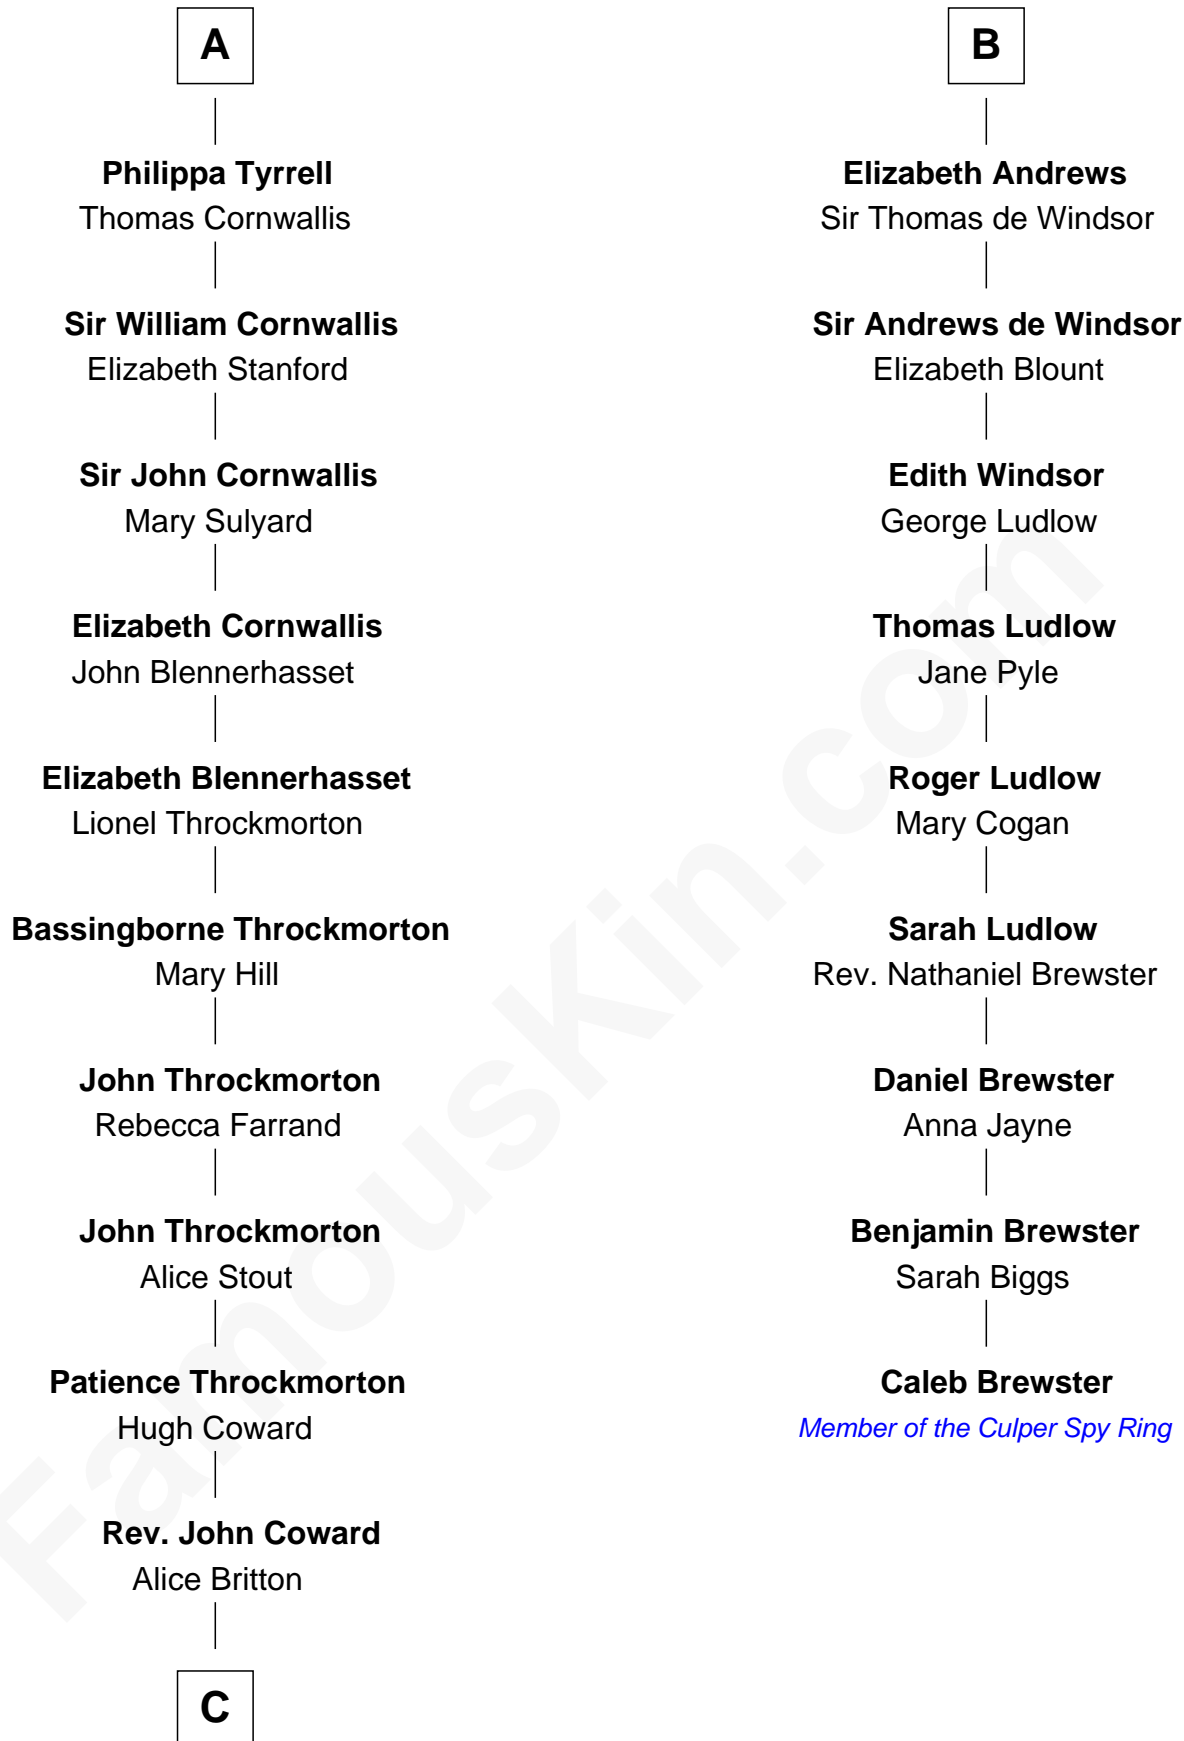

FamousKin.com

Relationship Chart of Ellen Louise (Axson) Wilson

First Lady of President Woodrow Wilson

15th cousin 6 times removed of

Caleb Brewster

Member of the Culper Spy Ring during the American Revolution

C

Deliverance Coward

James FitzRandolph

Isaac FitzRandolph

Eleanor Hunter

Rebecca Longstreet FitzRandolph

Rev. Isaac Stockton Keith Axson

Rev. Samuel Edward Axson

Margaret Jane Hoyt

Ellen Louise (Axson) Wilson

First Lady of Woodrow Wilson

FamousKin.com