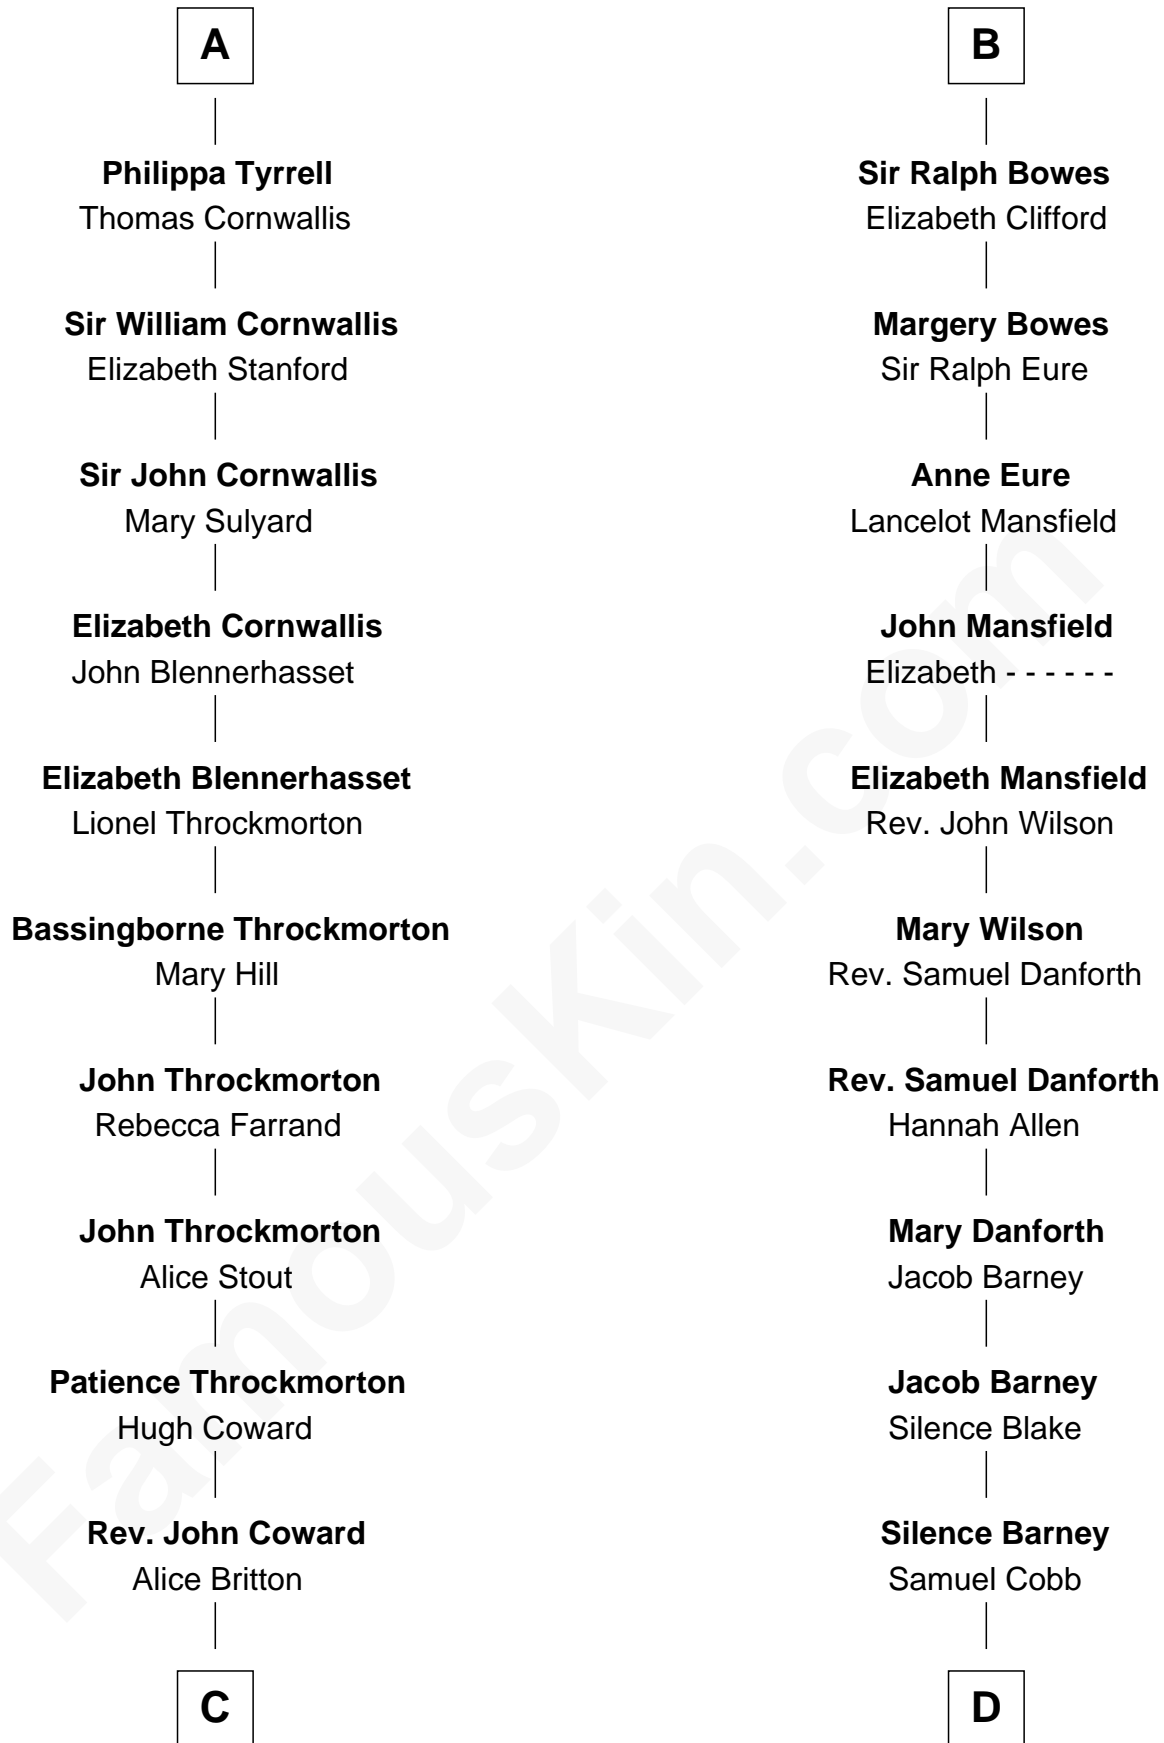

FamousKin.com
Relationship Chart of
Ellen Louise (Axson) Wilson

First Lady of President Woodrow Wilson

21st cousin of

Sandra Day O'Connor

First Female U.S. Supreme Court Justice

C

Deliverance Coward

James FitzRandolph

Isaac FitzRandolph

Eleanor Hunter

Rebecca Longstreet FitzRandolph

Rev. Isaac Stockton Keith Axson

Rev. Samuel Edward Axson

Margaret Jane Hoyt

Ellen Louise (Axson) Wilson

First Lady of Woodrow Wilson

D

Lettice Carlyle Cobb

Luke Day

Hollis Day

Eliza L. Flanders

Henry Clay Day

Alice Edith Hilton

Henry R. Day