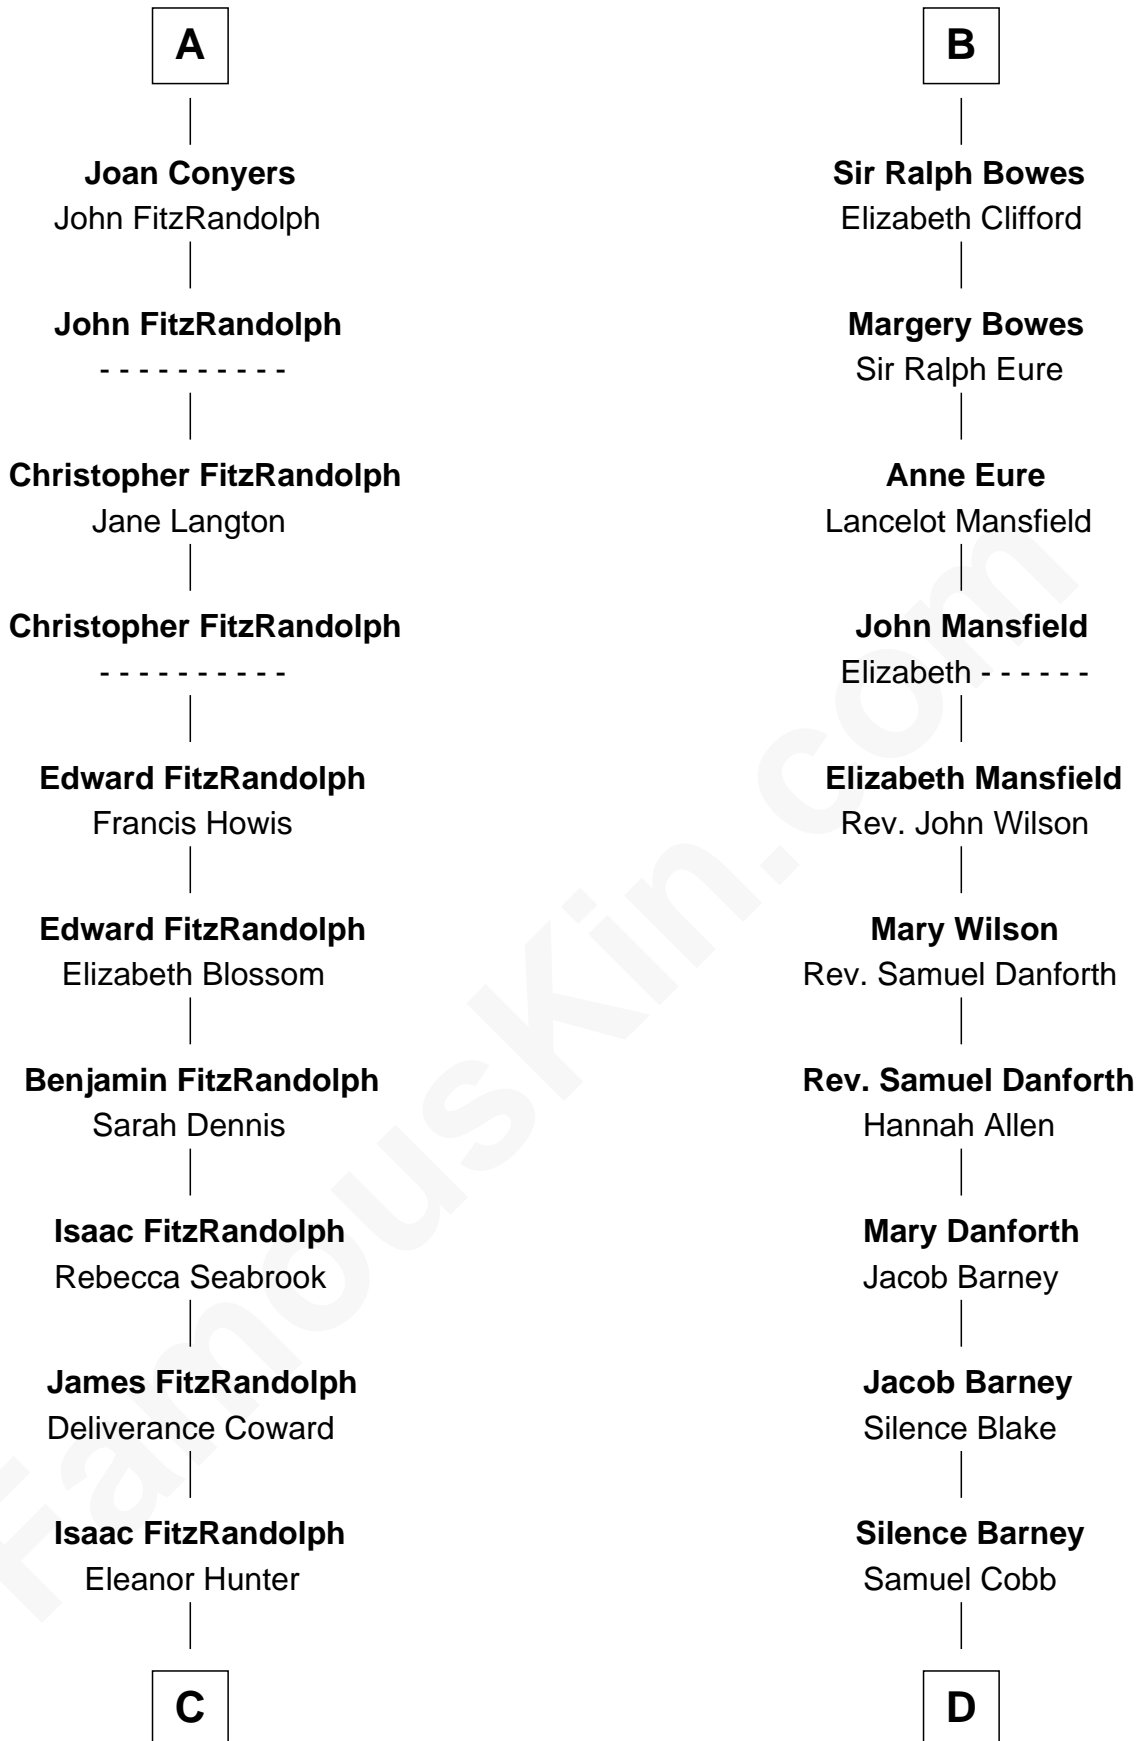

**FamousKin.com**  
**Relationship Chart of**  
**Ellen Louise (Axson) Wilson**

*First Lady of President Woodrow Wilson*

**19th cousin 2 times removed of**

**Sandra Day O'Connor**

*First Female U.S. Supreme Court Justice*

**Sir William de Ros**  
 Eustache Fitz Ralph

**C**

**Rebecca Longstreet FitzRandolph**

Rev. Isaac Stockton Keith Axson

**Rev. Samuel Edward Axson**

Margaret Jane Hoyt

**Ellen Louise (Axson) Wilson**

*First Lady of Woodrow Wilson*

**D**

**Lettice Carlyle Cobb**

Luke Day

**Hollis Day**

Eliza L. Flanders

**Henry Clay Day**

Alice Edith Hilton

**Henry R. Day**

Ada Mae Wilkey

**Sandra Day O'Connor**

*U.S. Supreme Court Justice*