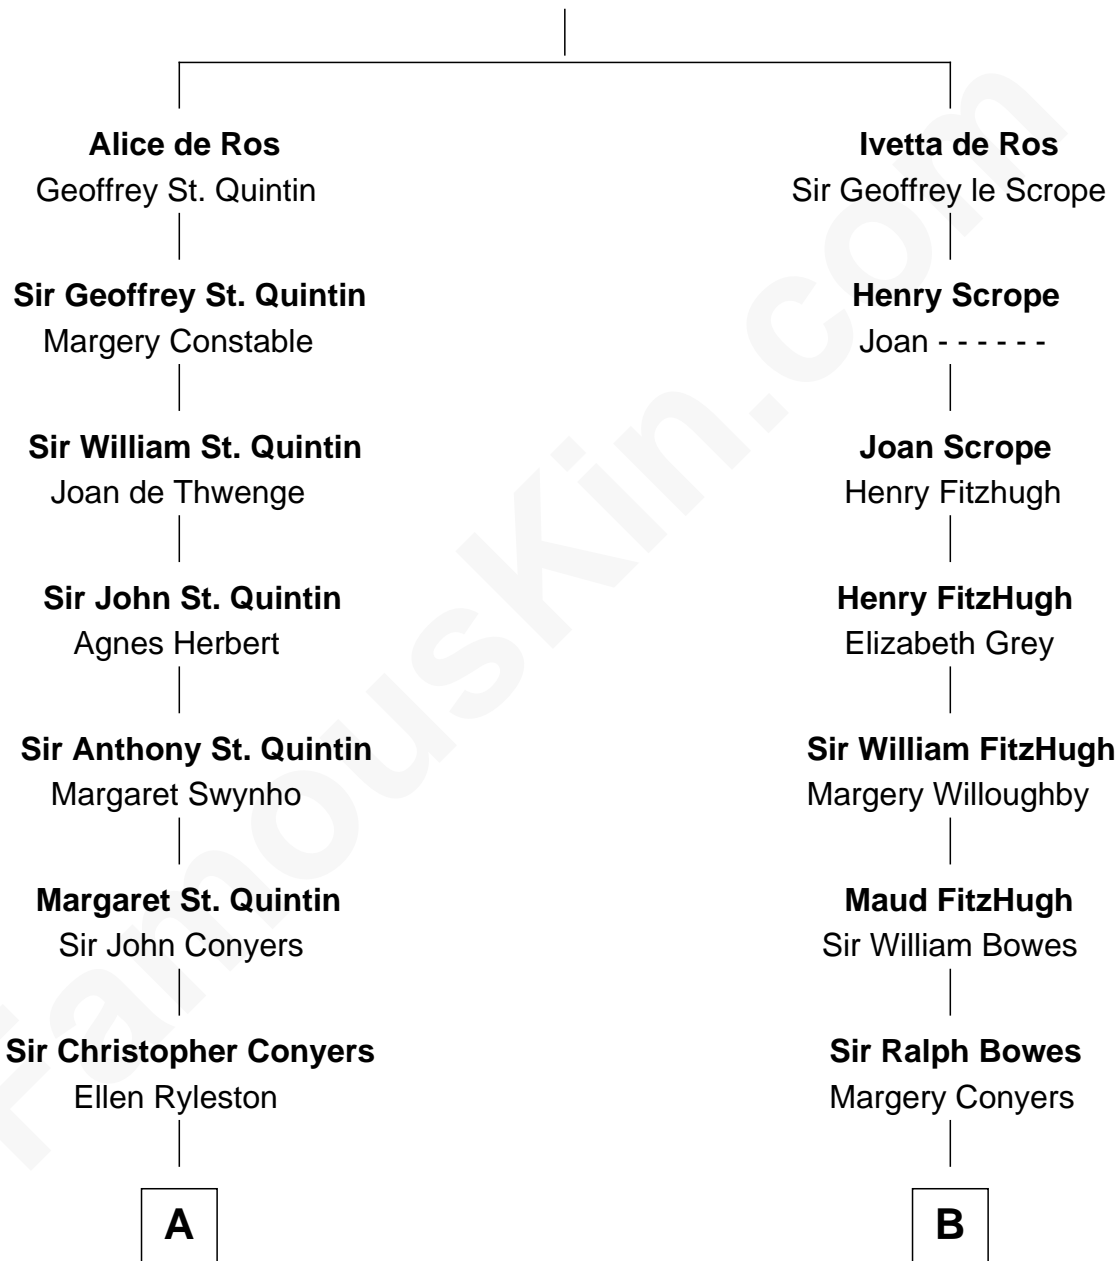

**FamousKin.com**  
**Relationship Chart of**  
**Ellen Louise (Axson) Wilson**

*First Lady of President Woodrow Wilson*

**19th cousin 2 times removed of**

**Sandra Day O'Connor**

*First Female U.S. Supreme Court Justice*

**Sir William de Ros**  
 Eustache Fitz Ralph

**C**

**Rebecca Longstreet FitzRandolph**

Rev. Isaac Stockton Keith Axson

**Rev. Samuel Edward Axson**

Margaret Jane Hoyt

**Ellen Louise (Axson) Wilson**

*First Lady of Woodrow Wilson*

**D**

**Lettice Carlyle Cobb**

Luke Day

**Hollis Day**

Eliza L. Flanders

**Henry Clay Day**

Alice Edith Hilton

**Henry R. Day**

Ada Mae Wilkey

**Sandra Day O'Connor**

*U.S. Supreme Court Justice*