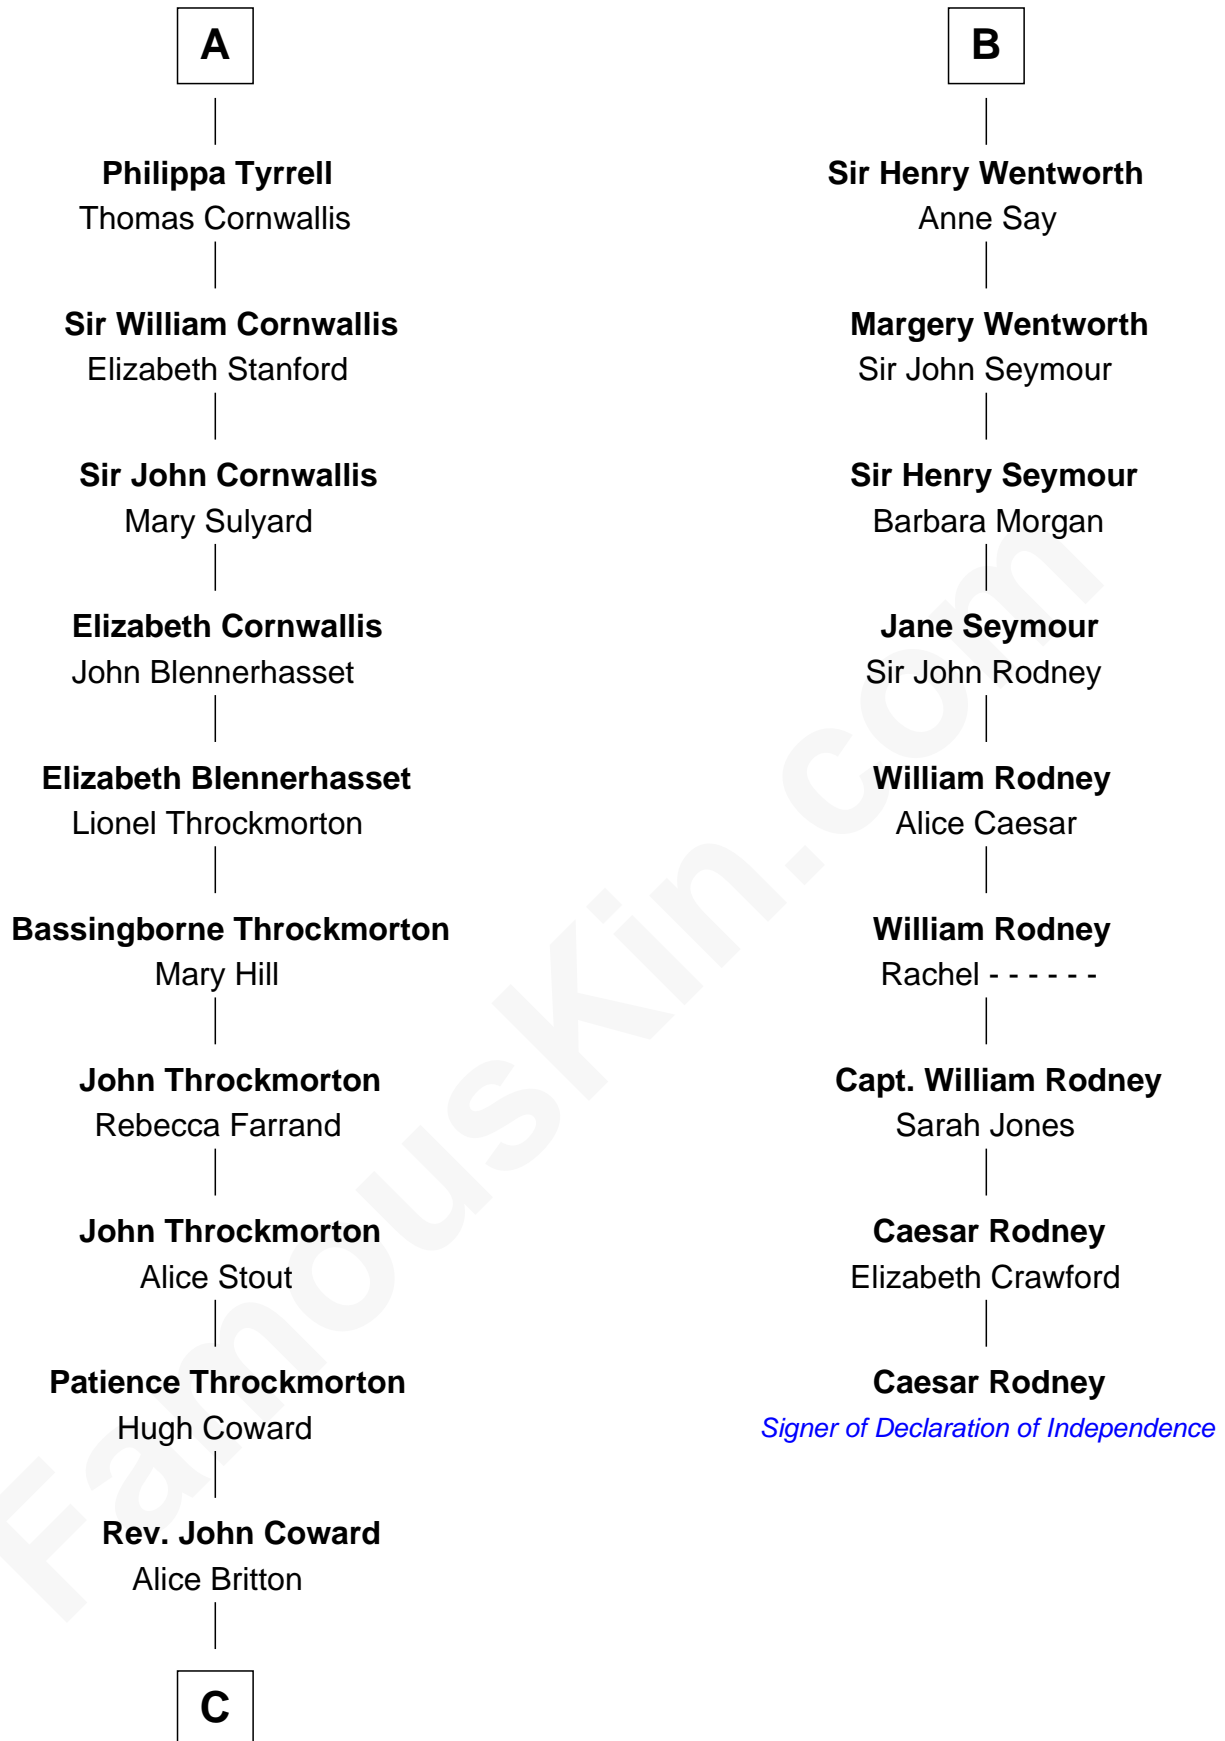

FamousKin.com

Relationship Chart of Ellen Louise (Axson) Wilson

First Lady of President Woodrow Wilson

15th cousin 6 times removed of

Caesar Rodney

Signer of the Declaration of Independence

C

Deliverance Coward

James FitzRandolph

Isaac FitzRandolph

Eleanor Hunter

Rebecca Longstreet FitzRandolph

Rev. Isaac Stockton Keith Axson

Rev. Samuel Edward Axson

Margaret Jane Hoyt

Ellen Louise (Axson) Wilson

First Lady of Woodrow Wilson