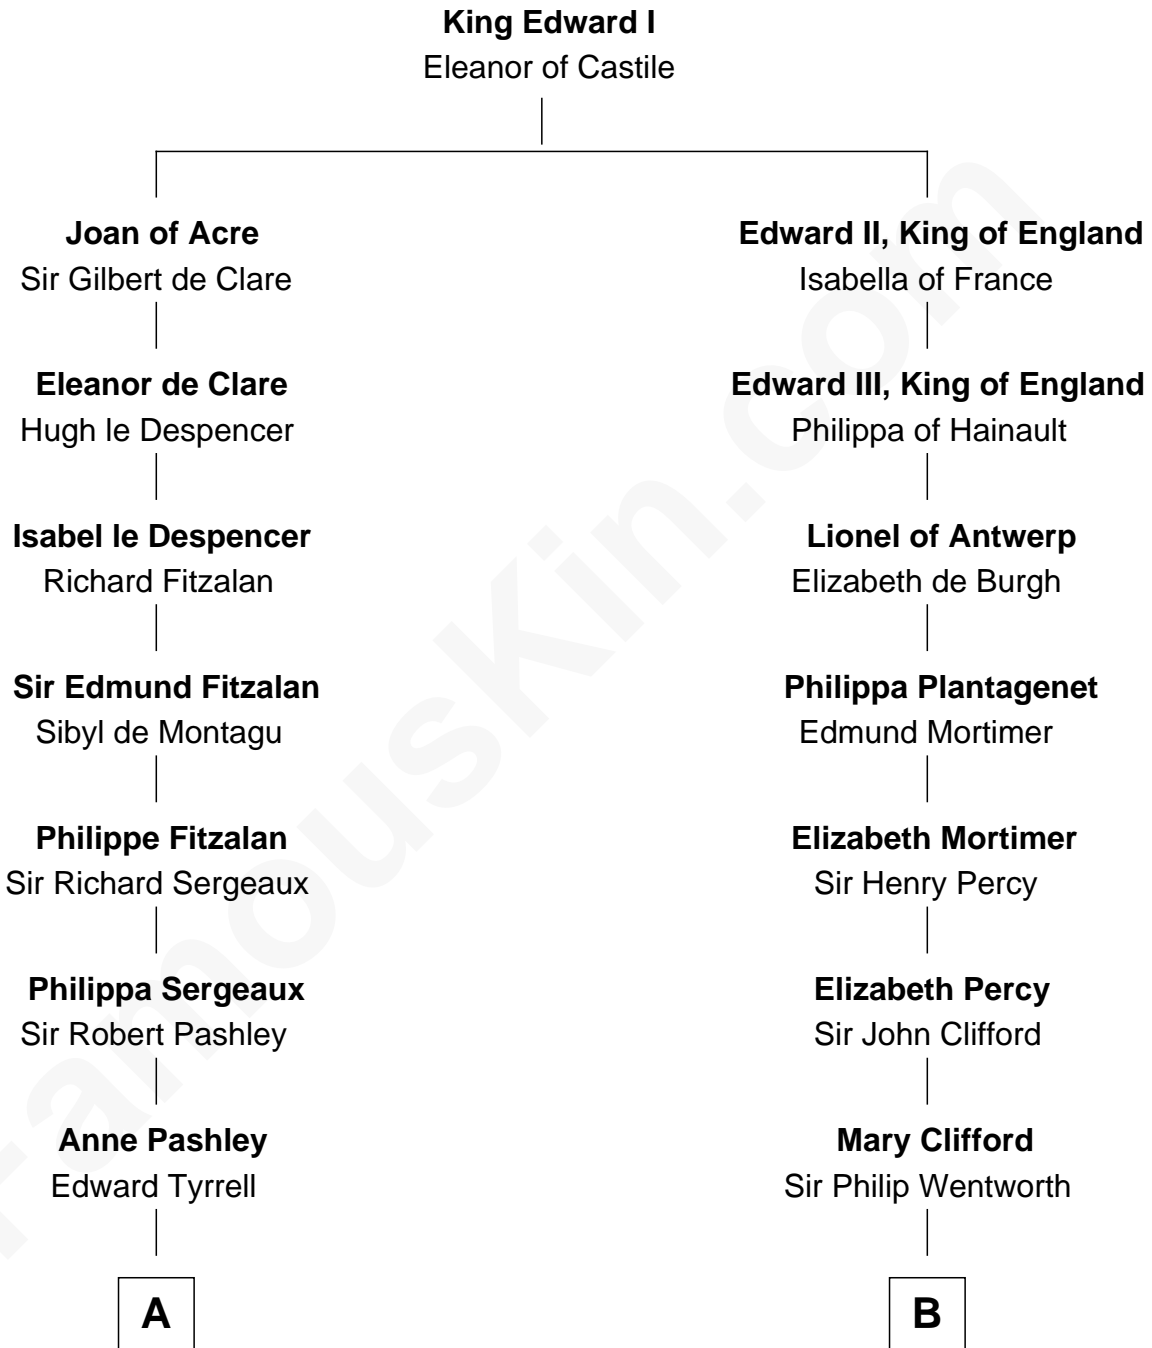

FamousKin.com

Relationship Chart of Ellen Louise (Axson) Wilson

First Lady of President Woodrow Wilson

15th cousin 6 times removed of

Caesar Rodney

Signer of the Declaration of Independence

C

Deliverance Coward

James FitzRandolph

Isaac FitzRandolph

Eleanor Hunter

Rebecca Longstreet FitzRandolph

Rev. Isaac Stockton Keith Axson

Rev. Samuel Edward Axson

Margaret Jane Hoyt

Ellen Louise (Axson) Wilson

First Lady of Woodrow Wilson