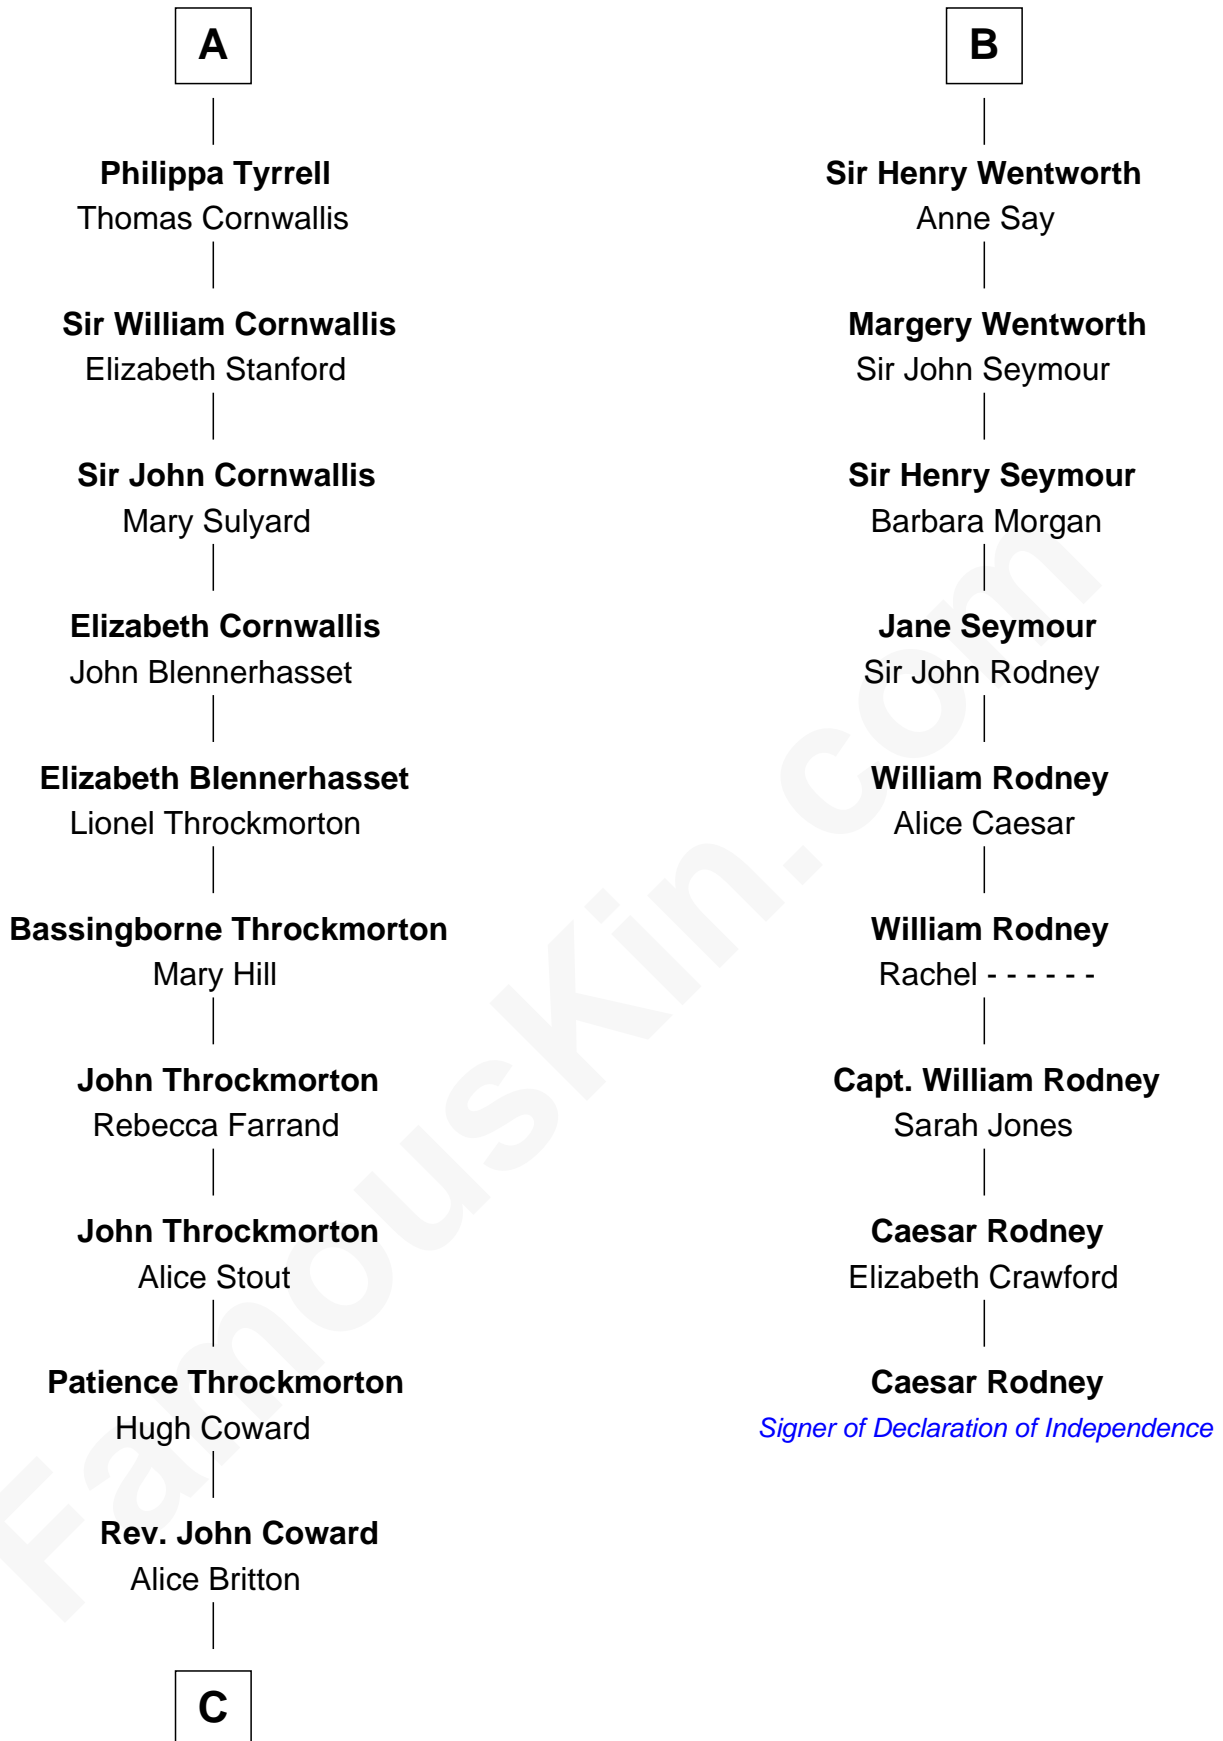

FamousKin.com

Relationship Chart of Ellen Louise (Axson) Wilson

First Lady of President Woodrow Wilson

15th cousin 6 times removed of

Caesar Rodney

Signer of the Declaration of Independence

C

Deliverance Coward

James FitzRandolph

Isaac FitzRandolph

Eleanor Hunter

Rebecca Longstreet FitzRandolph

Rev. Isaac Stockton Keith Axson

Rev. Samuel Edward Axson

Margaret Jane Hoyt

Ellen Louise (Axson) Wilson

First Lady of Woodrow Wilson