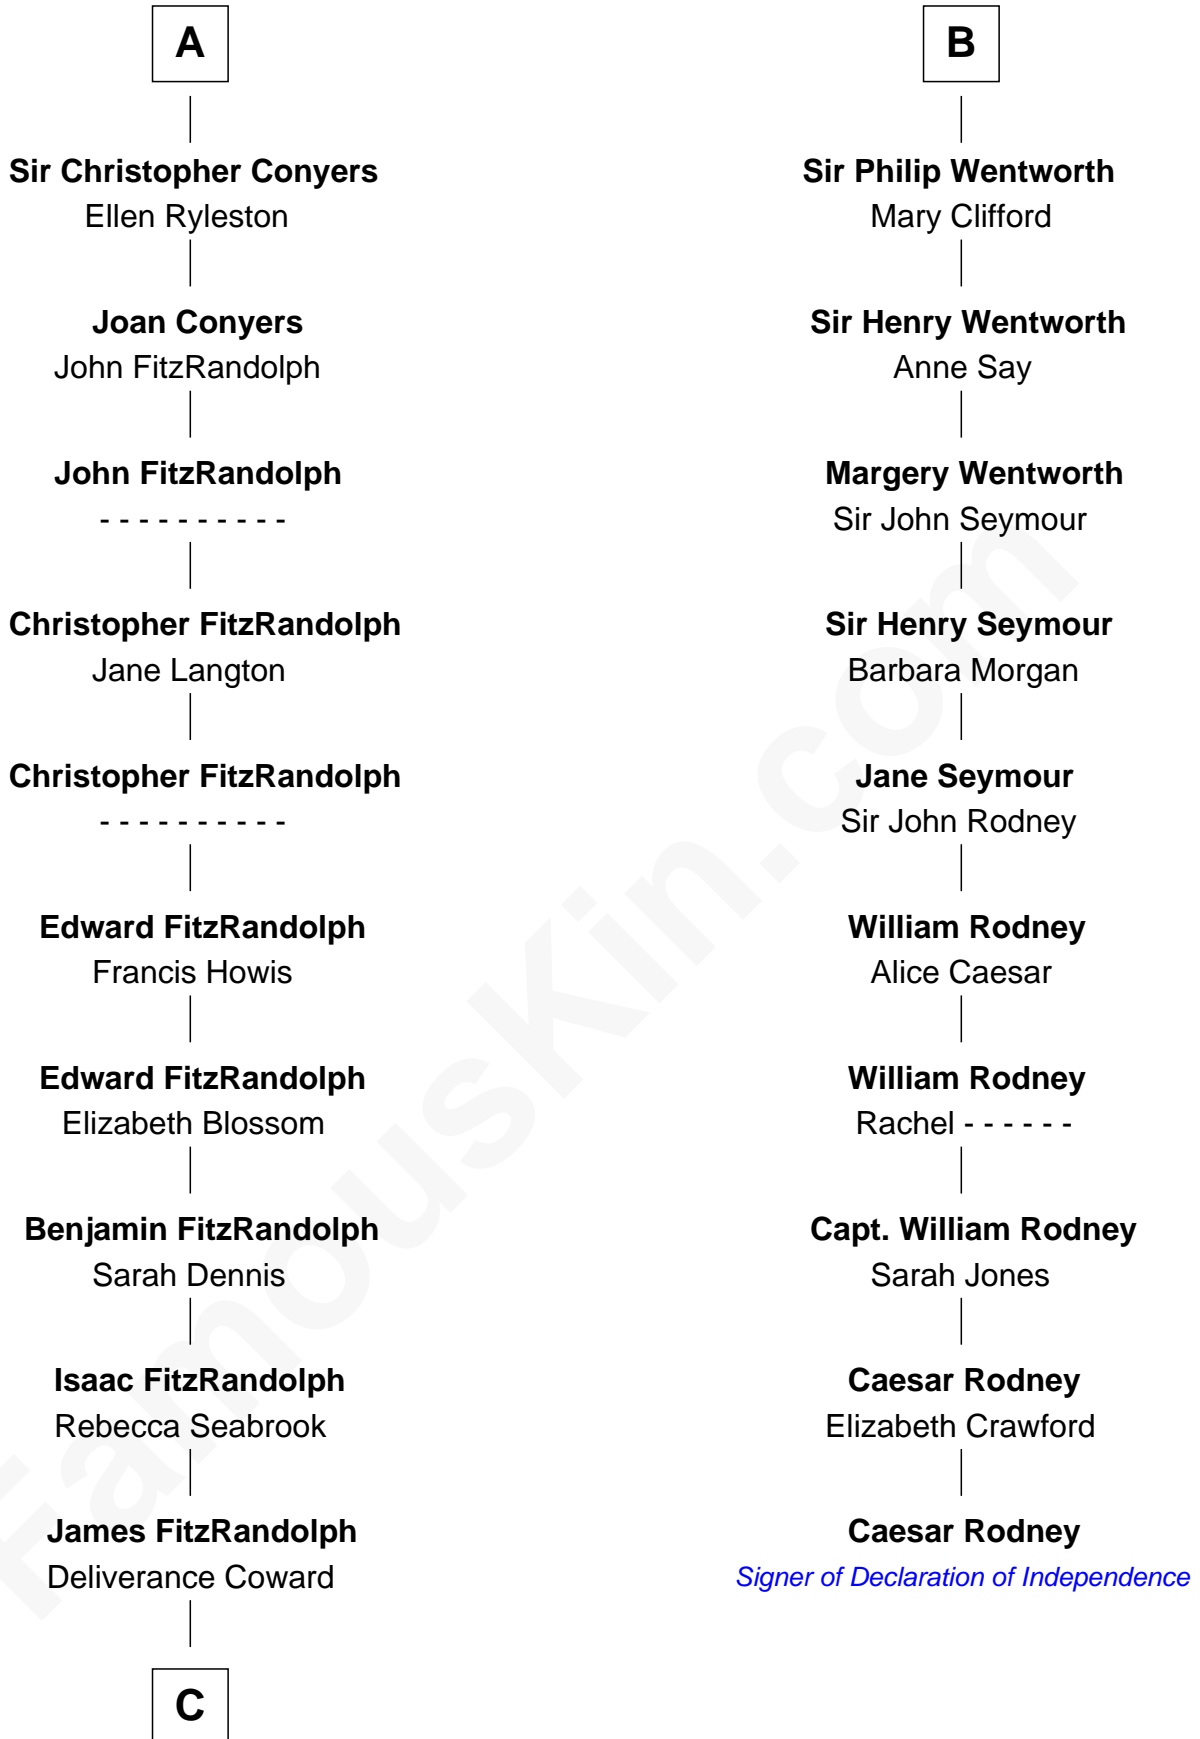

FamousKin.com

Relationship Chart of Ellen Louise (Axson) Wilson

First Lady of President Woodrow Wilson

16th cousin 4 times removed of

Caesar Rodney

Signer of the Declaration of Independence

C

Isaac FitzRandolph

Eleanor Hunter

Rebecca Longstreet FitzRandolph

Rev. Isaac Stockton Keith Axson

Rev. Samuel Edward Axson

Margaret Jane Hoyt

Ellen Louise (Axson) Wilson

First Lady of Woodrow Wilson

FamousKin.com