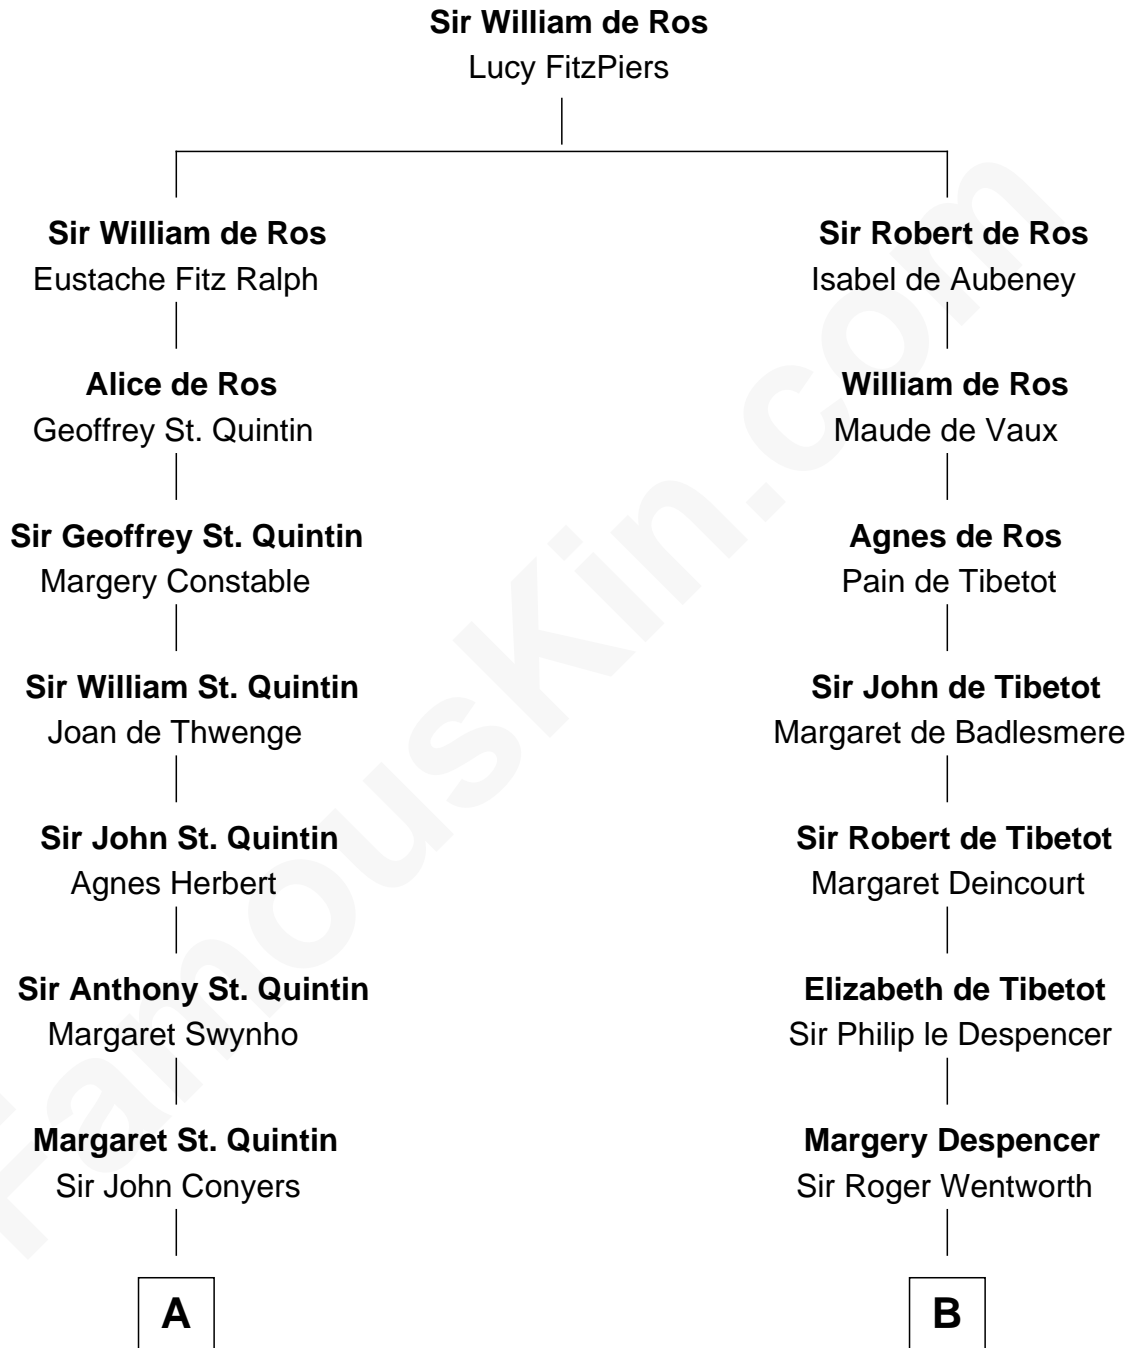

FamousKin.com

Relationship Chart of Ellen Louise (Axson) Wilson

First Lady of President Woodrow Wilson

16th cousin 4 times removed of

Caesar Rodney

Signer of the Declaration of Independence

C

Isaac FitzRandolph

Eleanor Hunter

Rebecca Longstreet FitzRandolph

Rev. Isaac Stockton Keith Axson

Rev. Samuel Edward Axson

Margaret Jane Hoyt

Ellen Louise (Axson) Wilson

First Lady of Woodrow Wilson

FamousKin.com