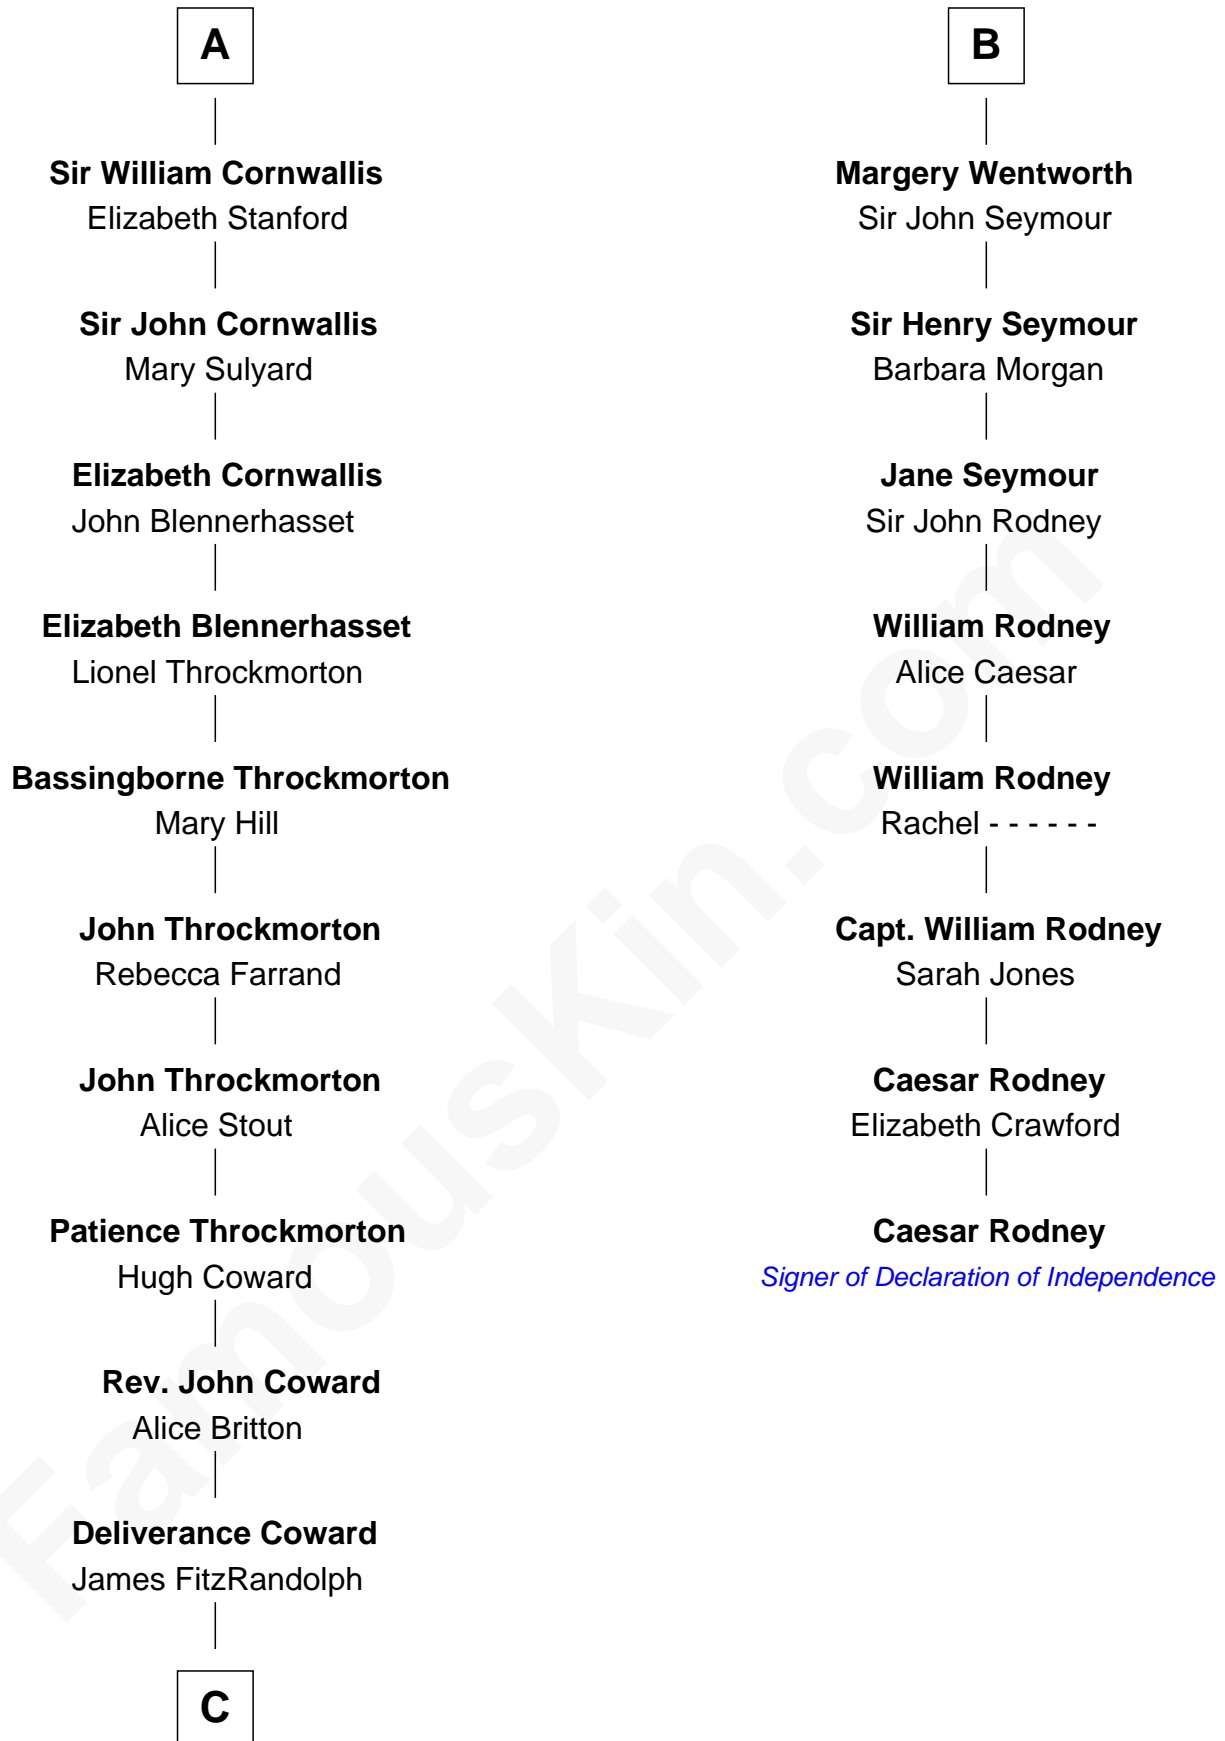

FamousKin.com

Relationship Chart of Ellen Louise (Axson) Wilson

First Lady of President Woodrow Wilson

14th cousin 6 times removed of

Caesar Rodney

Signer of the Declaration of Independence

C

Isaac FitzRandolph

Eleanor Hunter

Rebecca Longstreet FitzRandolph

Rev. Isaac Stockton Keith Axson

Rev. Samuel Edward Axson

Margaret Jane Hoyt

Ellen Louise (Axson) Wilson

First Lady of Woodrow Wilson

FamousKin.com