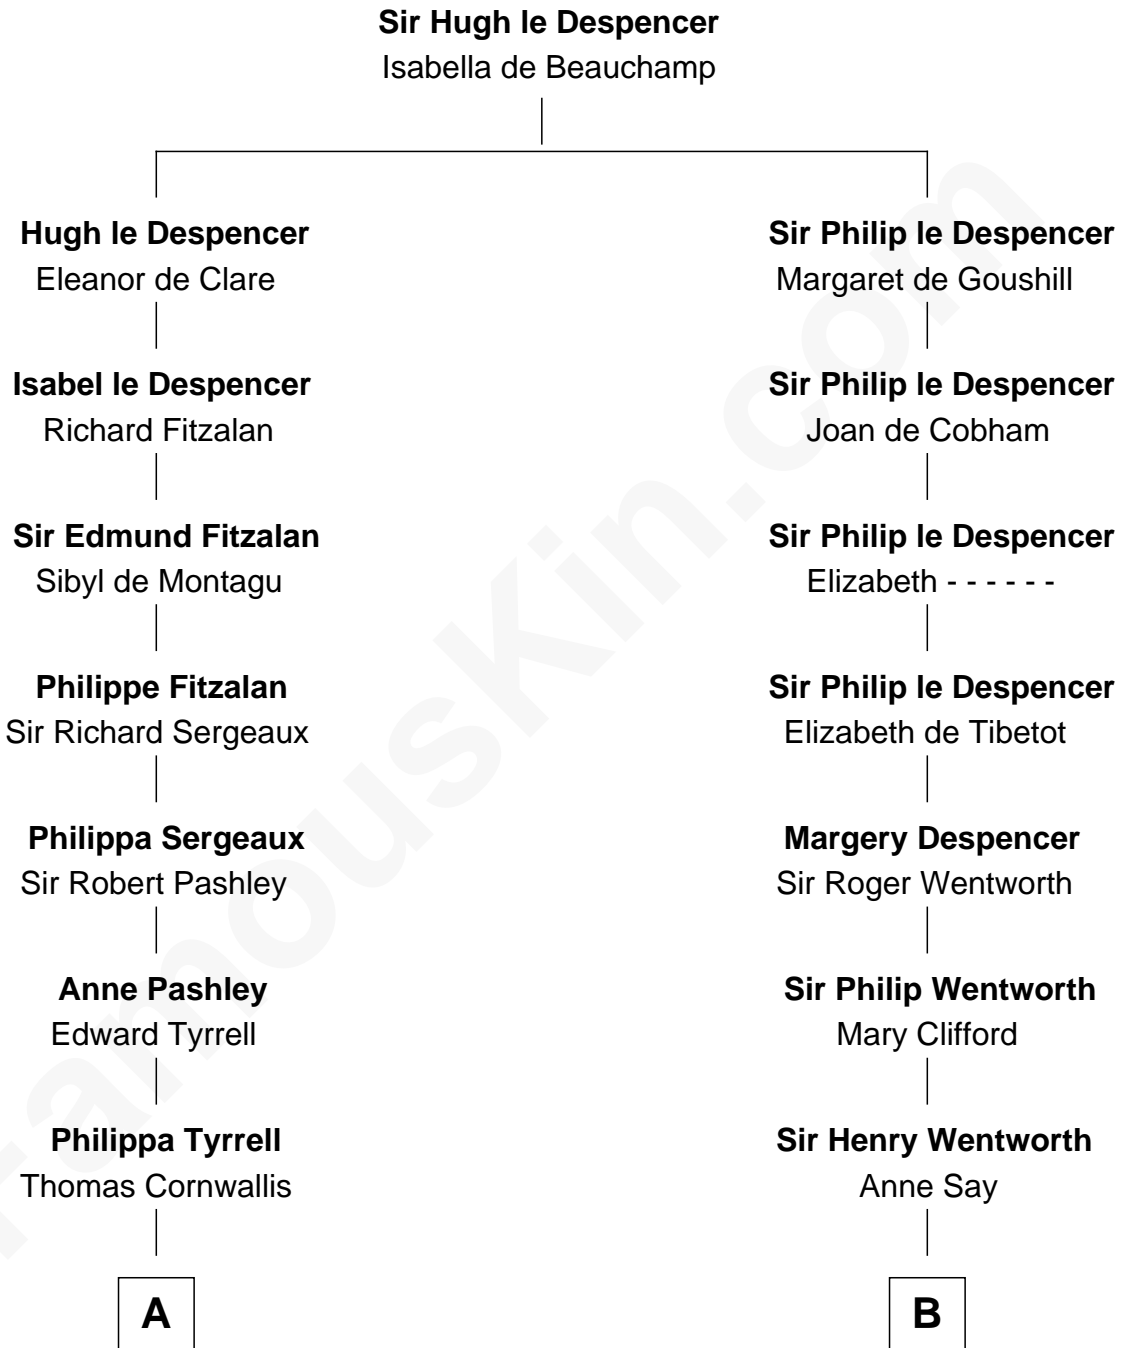

FamousKin.com

Relationship Chart of Ellen Louise (Axson) Wilson

First Lady of President Woodrow Wilson

14th cousin 6 times removed of

Caesar Rodney

Signer of the Declaration of Independence

C

Isaac FitzRandolph

Eleanor Hunter

Rebecca Longstreet FitzRandolph

Rev. Isaac Stockton Keith Axson

Rev. Samuel Edward Axson

Margaret Jane Hoyt

Ellen Louise (Axson) Wilson

First Lady of Woodrow Wilson

FamousKin.com