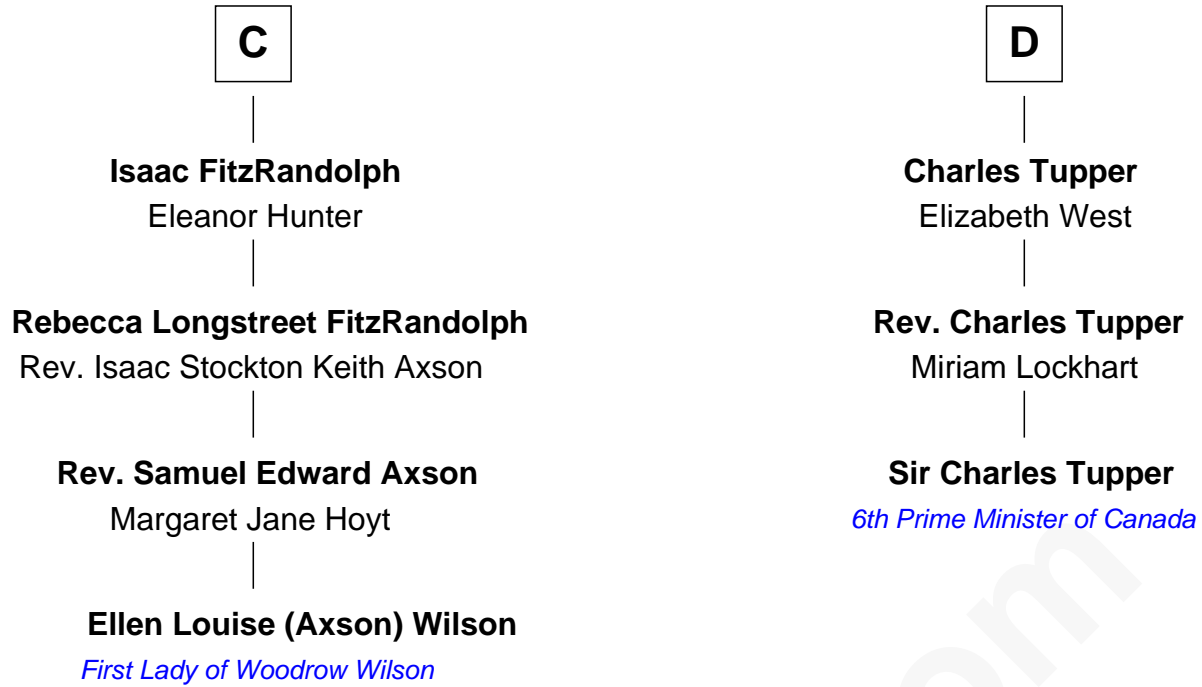

## Relationship Chart of Ellen Louise (Axson) Wilson

*First Lady of President Woodrow Wilson*

19th cousin 1 time removed of

**Sir Charles Tupper**

*6th Prime Minister of Canada*

FamousKin.com