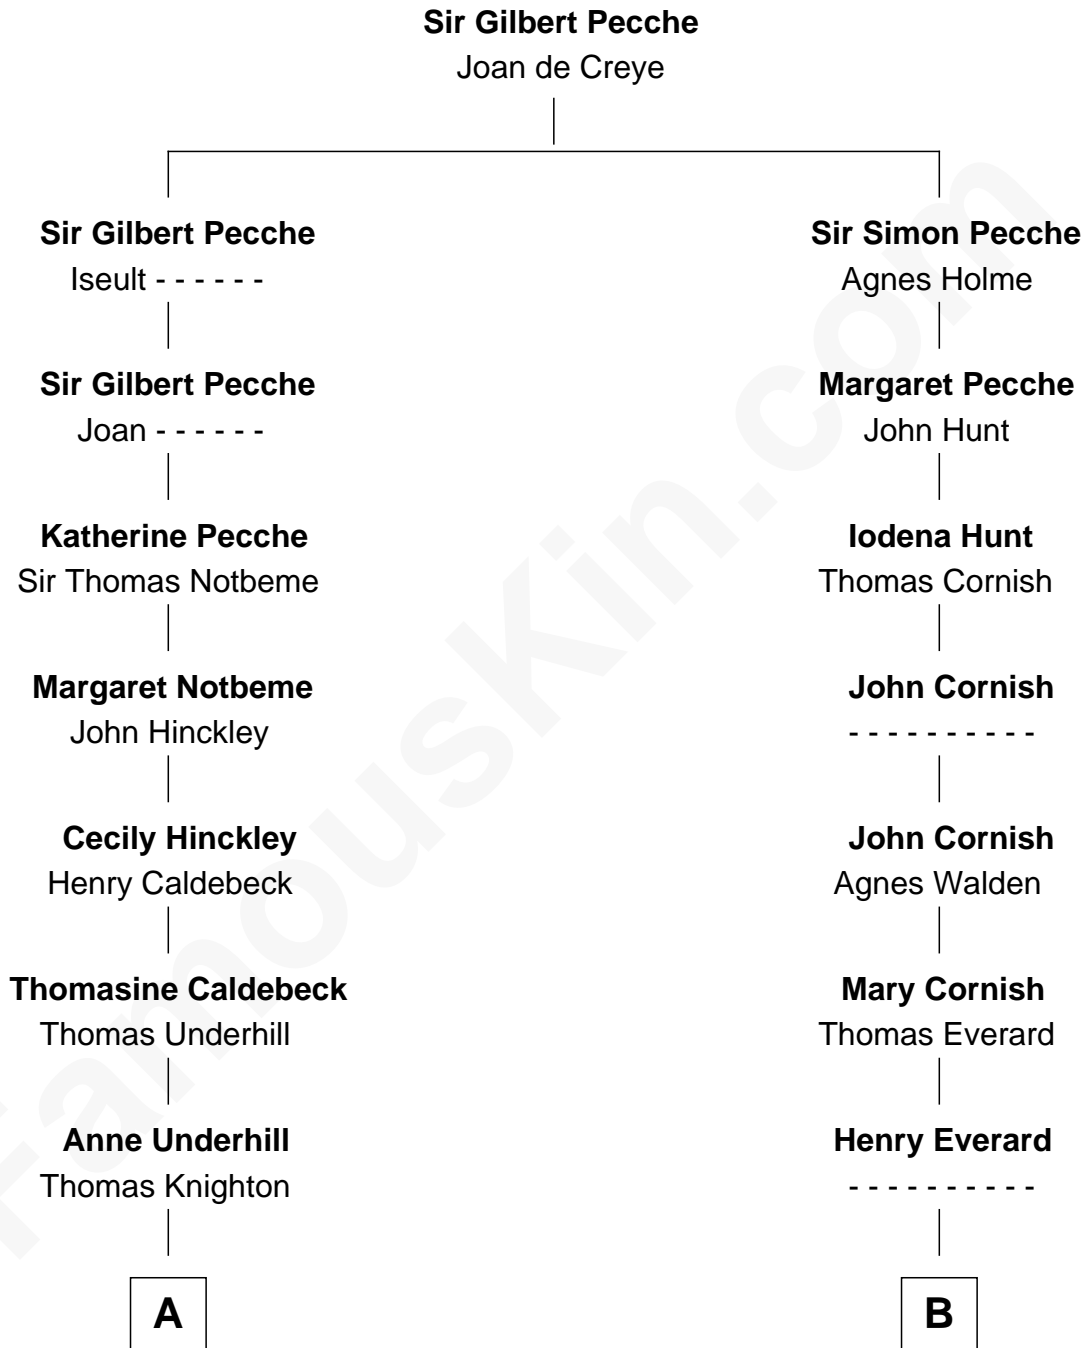

FamousKin.com

Relationship Chart of Ellen Louise (Axson) Wilson

First Lady of President Woodrow Wilson

16th cousin 2 times removed of

Colonel Robert Gould Shaw

U.S. Civil War leader of film "Glory" fame

C

—
Margaret Jane Hoyt
Rev. Samuel Edward Axson

—
Ellen Louise (Axson) Wilson
First Lady of Woodrow Wilson

FamousKin.com