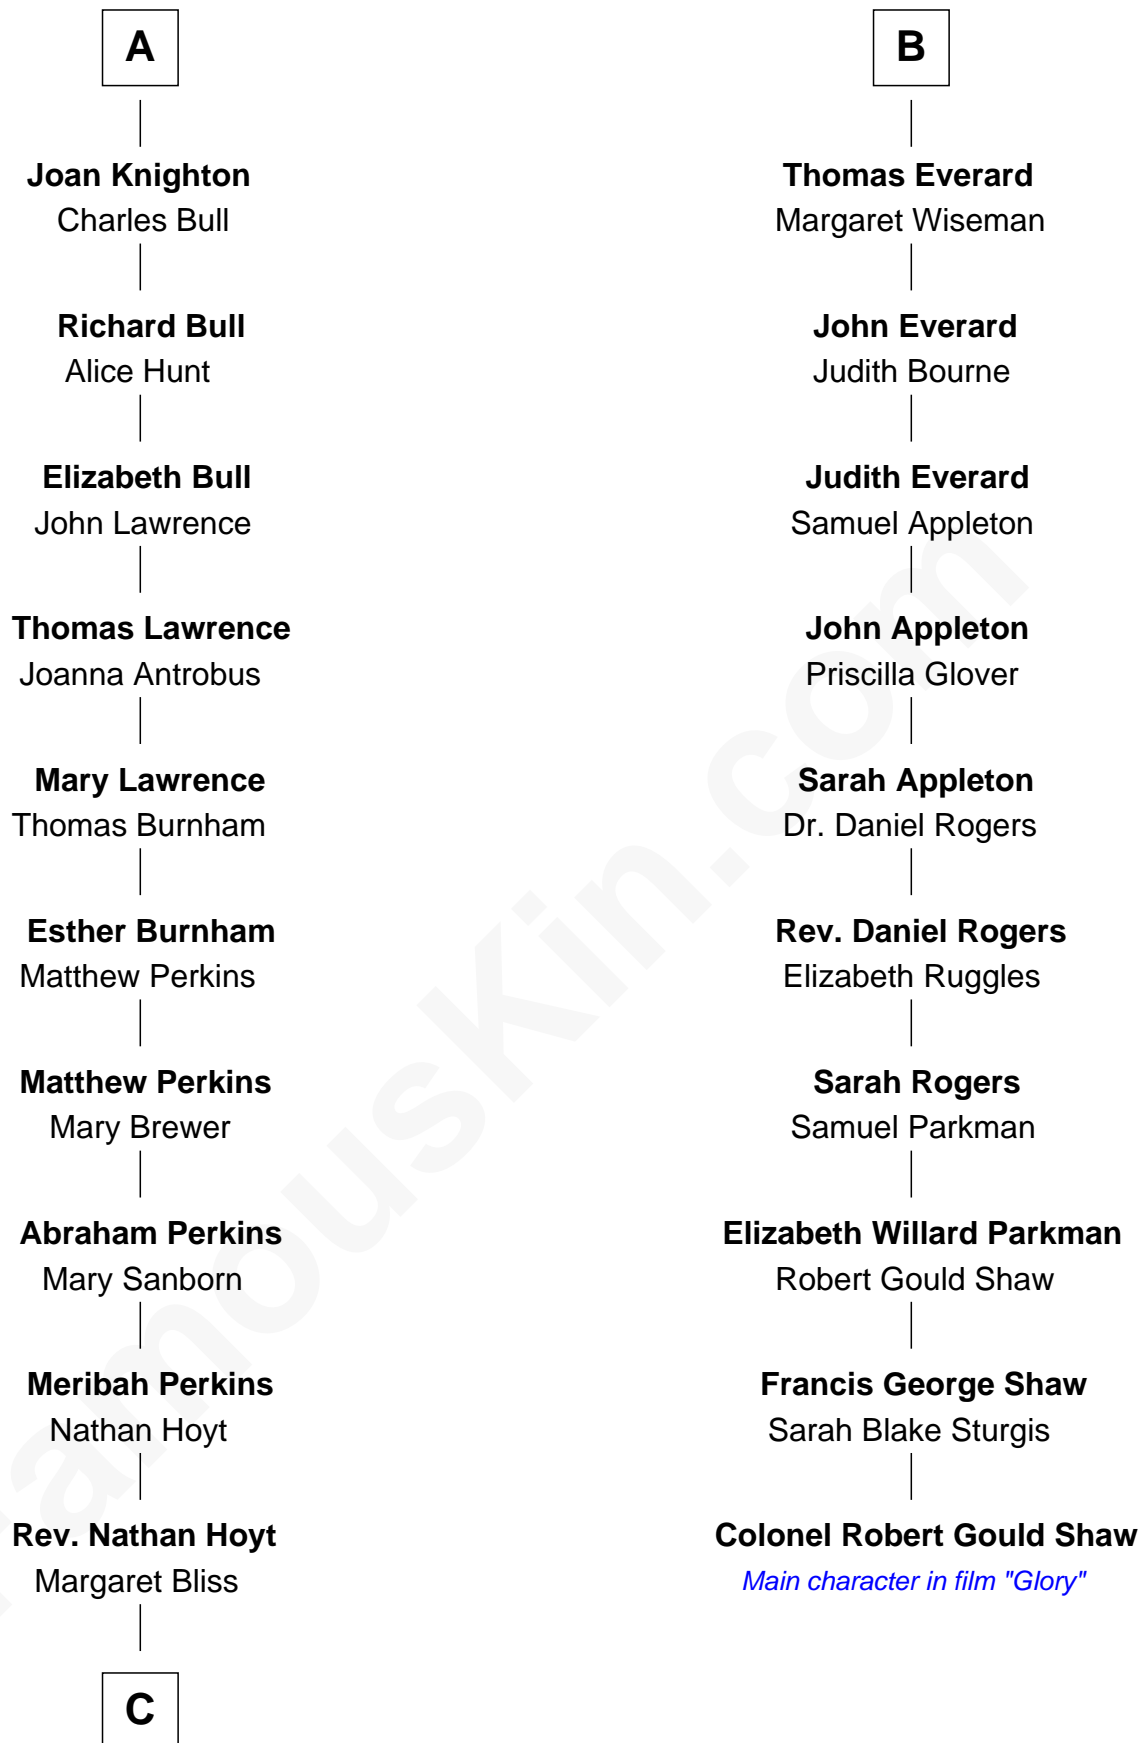

FamousKin.com

Relationship Chart of Ellen Louise (Axson) Wilson

First Lady of President Woodrow Wilson

16th cousin 2 times removed of

Colonel Robert Gould Shaw

U.S. Civil War leader of film "Glory" fame

C

—
Margaret Jane Hoyt
Rev. Samuel Edward Axson

—
Ellen Louise (Axson) Wilson
First Lady of Woodrow Wilson

FamousKin.com