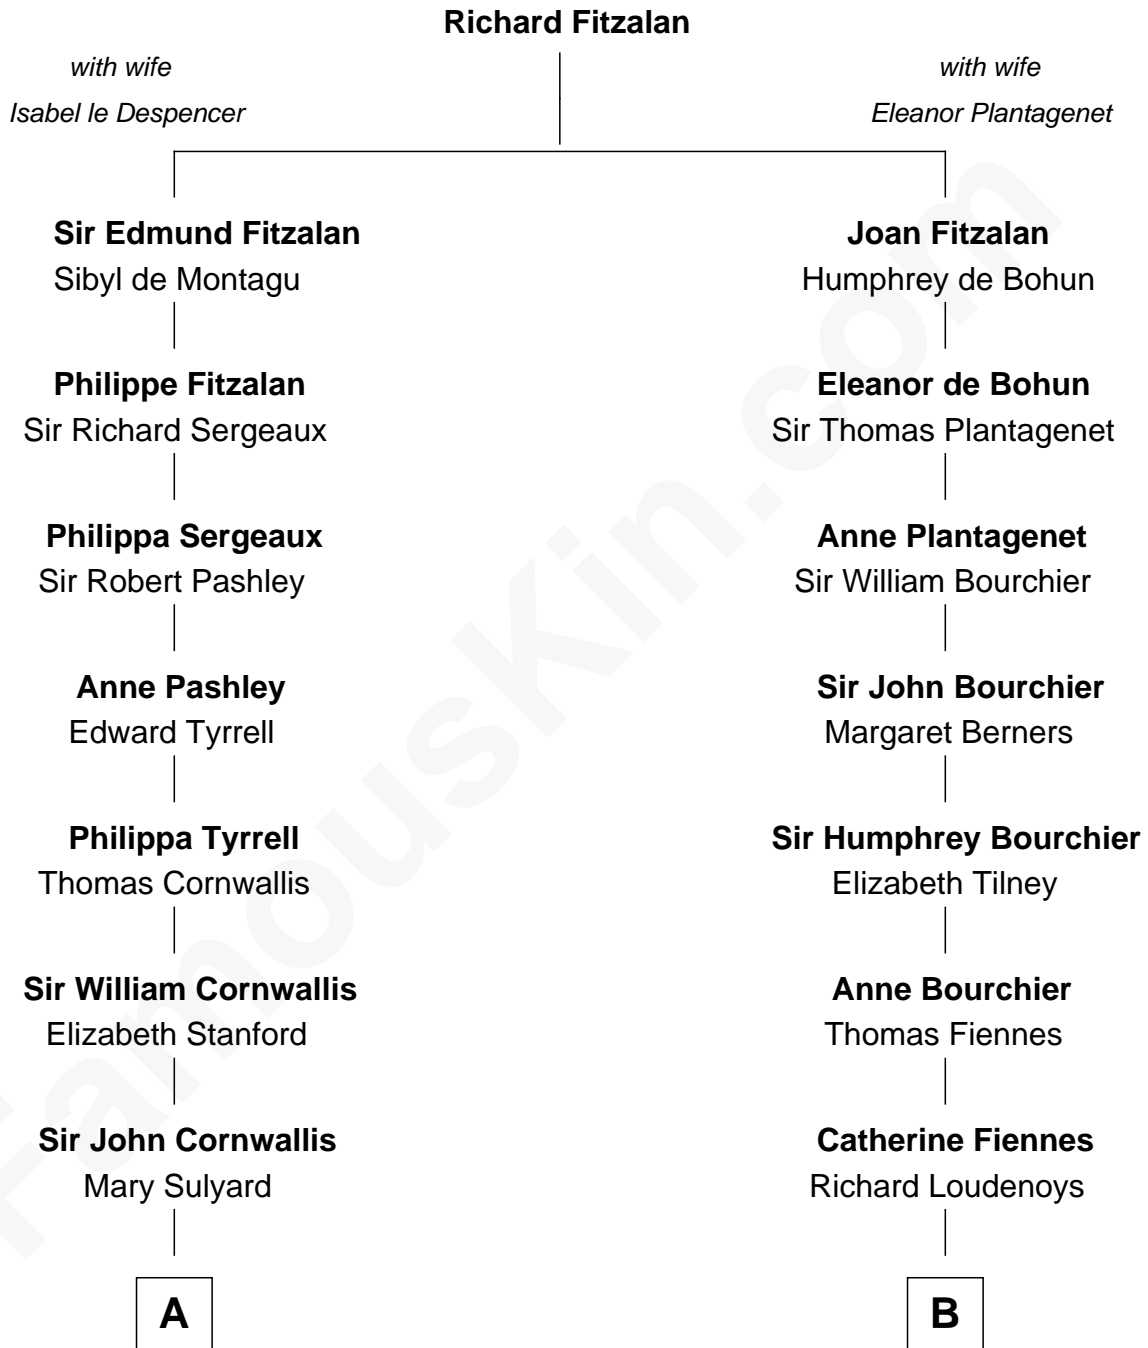

FamousKin.com
Relationship Chart of
Ellen Louise (Axson) Wilson
First Lady of President Woodrow Wilson

18th cousin 3 times removed of

Anne Baxter
Movie Actress

C

Rev. Samuel Edward Axson

Margaret Jane Hoyt

Ellen Louise (Axson) Wilson

First Lady of Woodrow Wilson

D

Rev. David Wright

Abigail Goddard

William Carey Wright

Anna Lloyd Jones

Frank Lloyd Wright