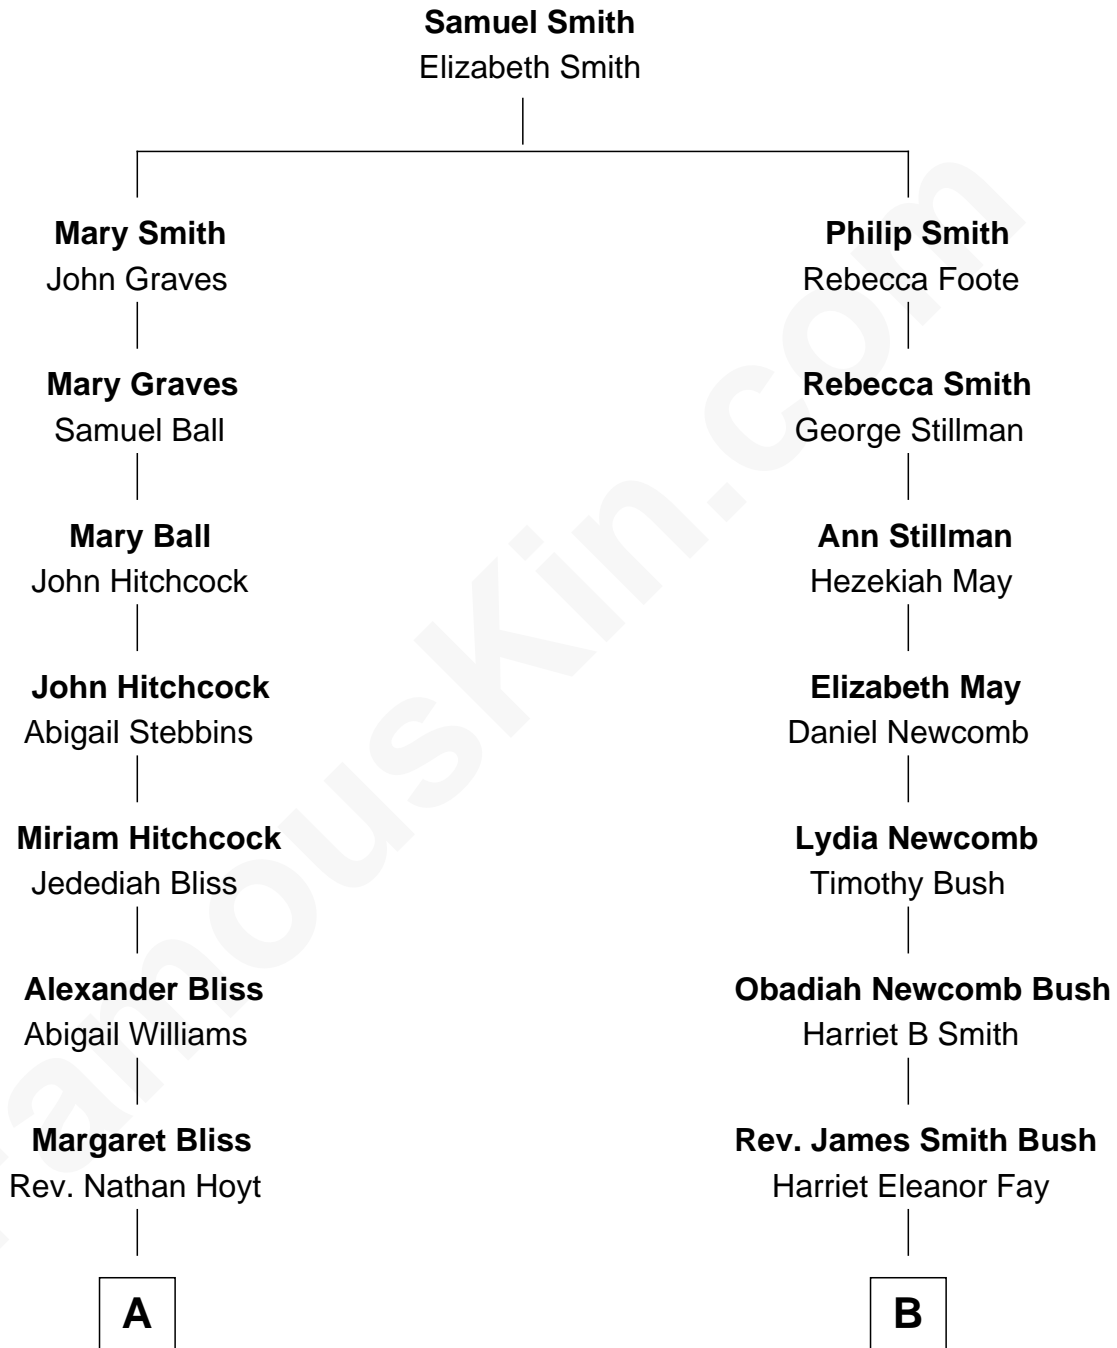

FamousKin.com
Relationship Chart of
Ellen Louise (Axson) Wilson
First Lady of President Woodrow Wilson

8th cousin 1 time removed of

George H. W. Bush
41st U.S. President

A

Margaret Jane Hoyt
Rev. Samuel Edward Axson

Ellen Louise (Axson) Wilson
First Lady of Woodrow Wilson

B

Samuel Prescott Bush
Flora Sheldon

Prescott Sheldon Bush
Dorothy Wear Walker

George H. W. Bush
41st U.S. President

FamousKin.com