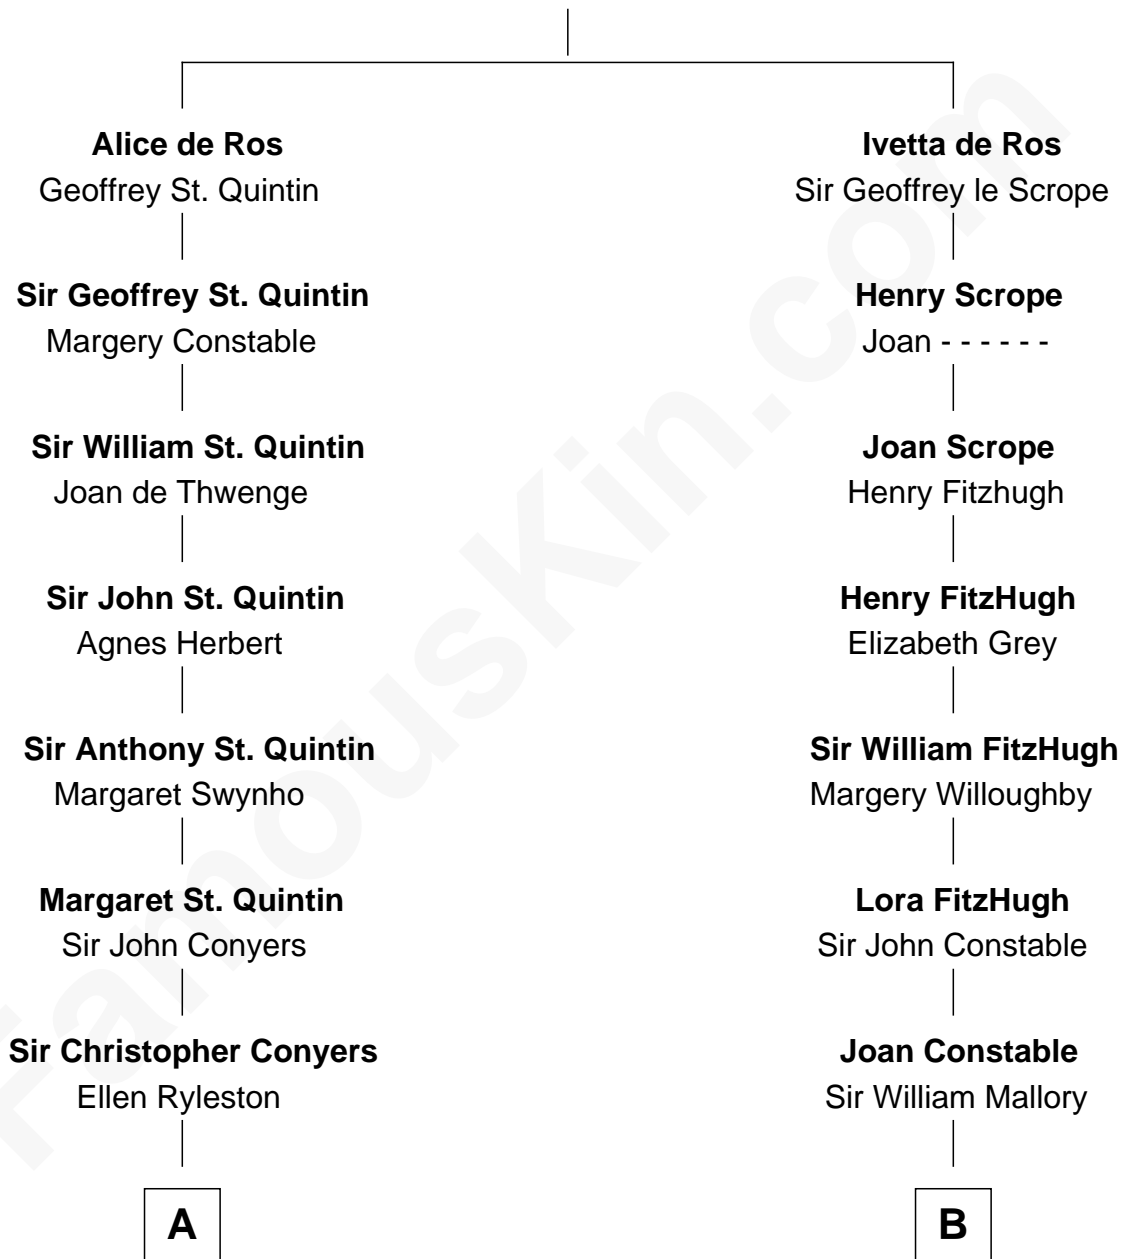

FamousKin.com
Relationship Chart of
Ellen Louise (Axson) Wilson
First Lady of President Woodrow Wilson

19th cousin 2 times removed of

Liza Minnelli
Singer and Actress

Sir William de Ros
 Eustache Fitz Ralph

C

Rebecca Longstreet FitzRandolph

Rev. Isaac Stockton Keith Axson

Rev. Samuel Edward Axson

Margaret Jane Hoyt

Ellen Louise (Axson) Wilson

First Lady of Woodrow Wilson

D