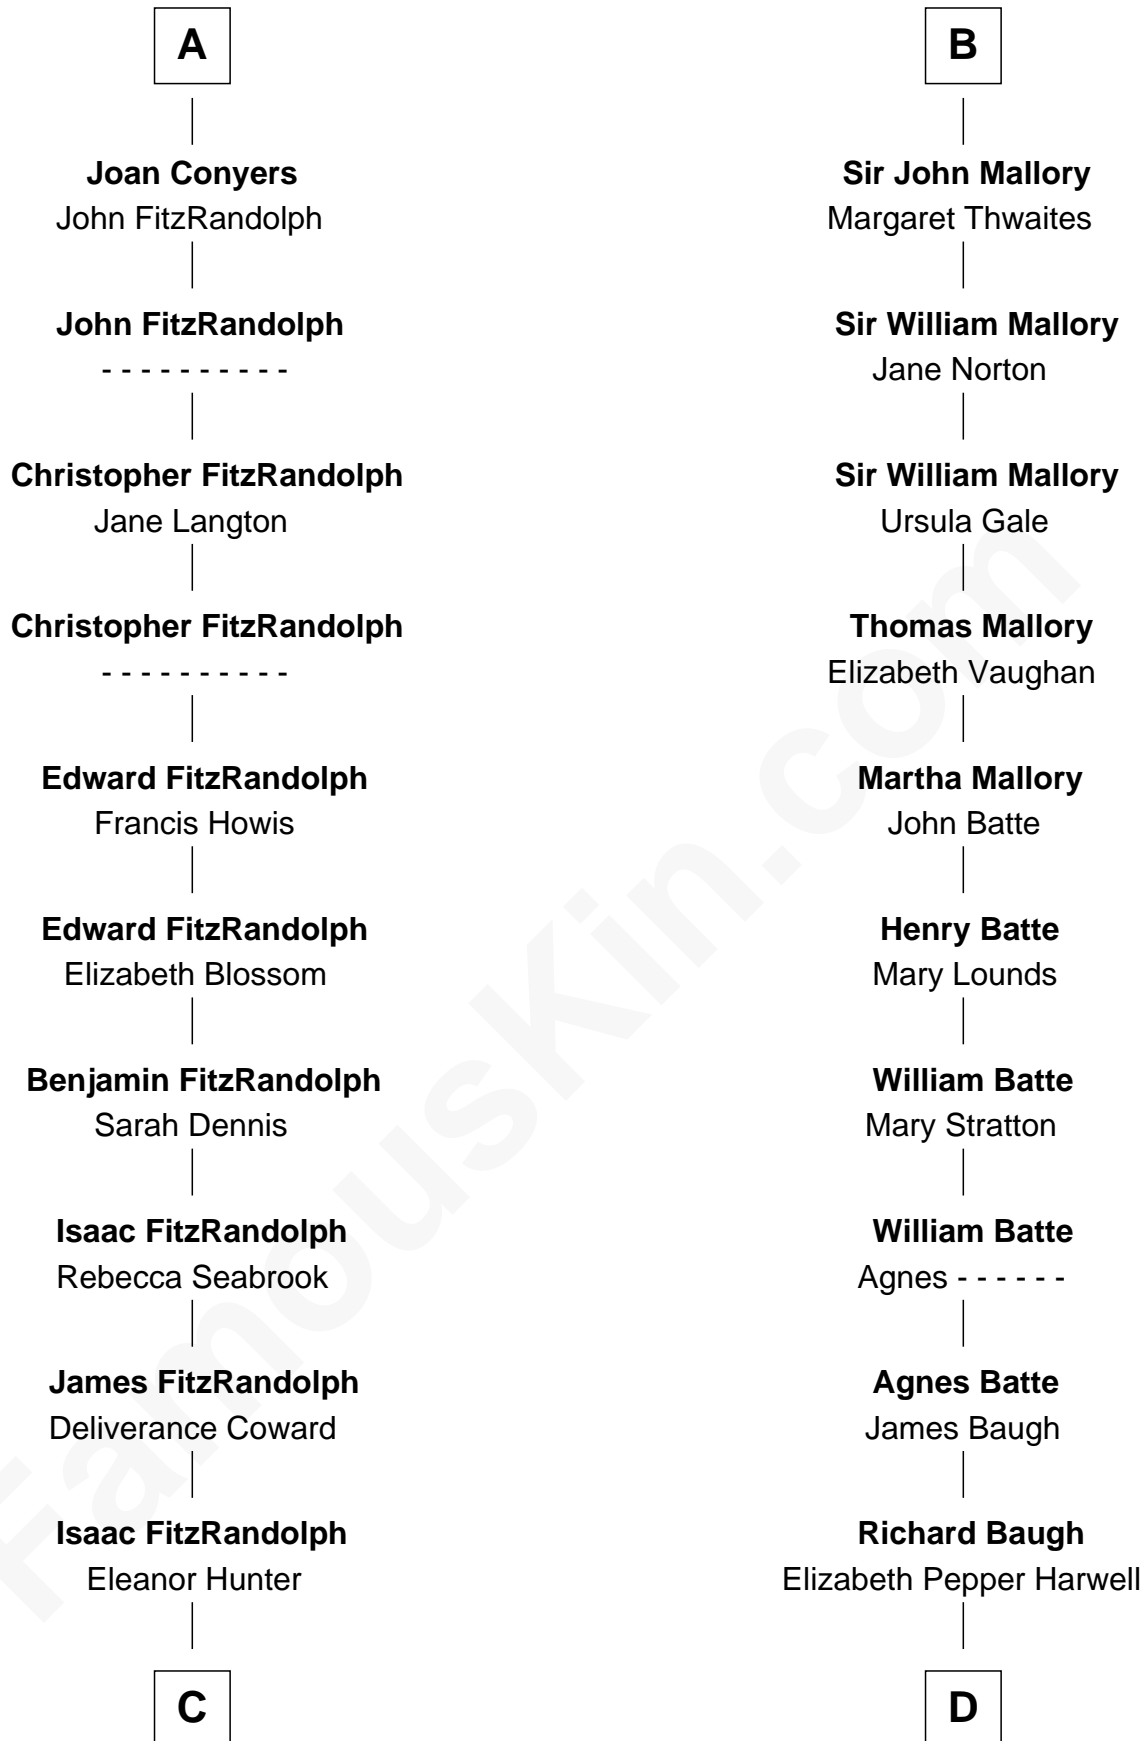

FamousKin.com
Relationship Chart of
Ellen Louise (Axson) Wilson
First Lady of President Woodrow Wilson

19th cousin 2 times removed of

Liza Minnelli
Singer and Actress

Sir William de Ros
 Eustache Fitz Ralph

C

Rebecca Longstreet FitzRandolph

Rev. Isaac Stockton Keith Axson

Rev. Samuel Edward Axson

Margaret Jane Hoyt

Ellen Louise (Axson) Wilson

First Lady of Woodrow Wilson

D