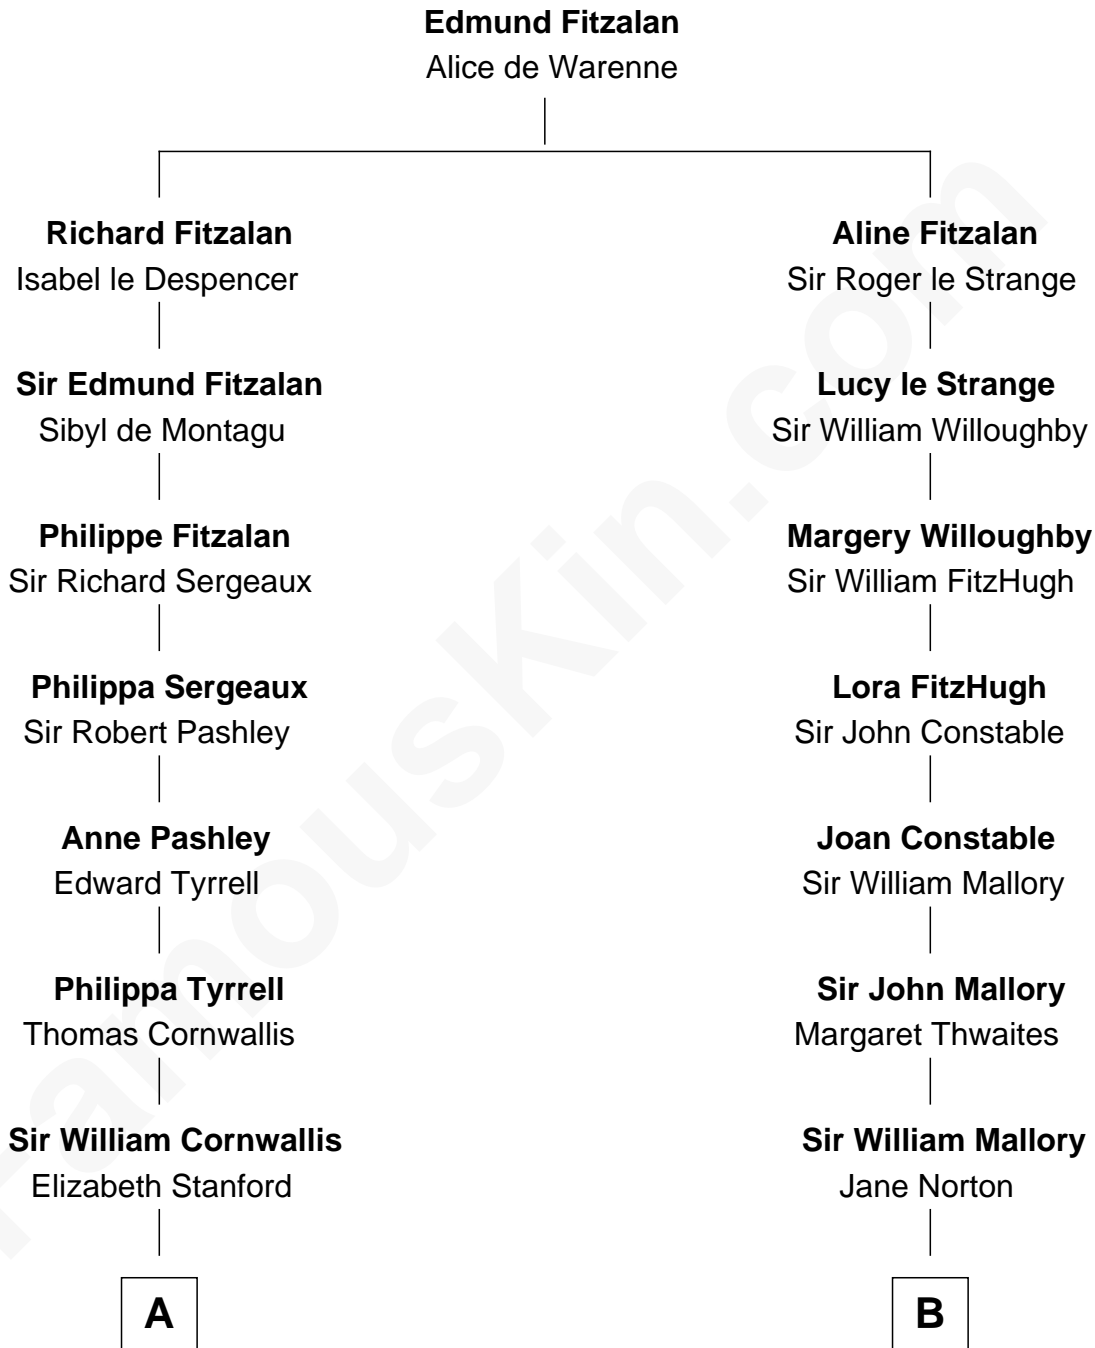

**FamousKin.com**  
**Relationship Chart of**  
**Ellen Louise (Axson) Wilson**  
*First Lady of President Woodrow Wilson*

18th cousin 1 time removed of

**Judy Garland**  
*Singer and Movie Actress*

**C**

**Rebecca Longstreet FitzRandolph**

Rev. Isaac Stockton Keith Axson

**Rev. Samuel Edward Axson**

Margaret Jane Hoyt

**Ellen Louise (Axson) Wilson**

*First Lady of Woodrow Wilson*

**D**

**Francis Avent Gumm**