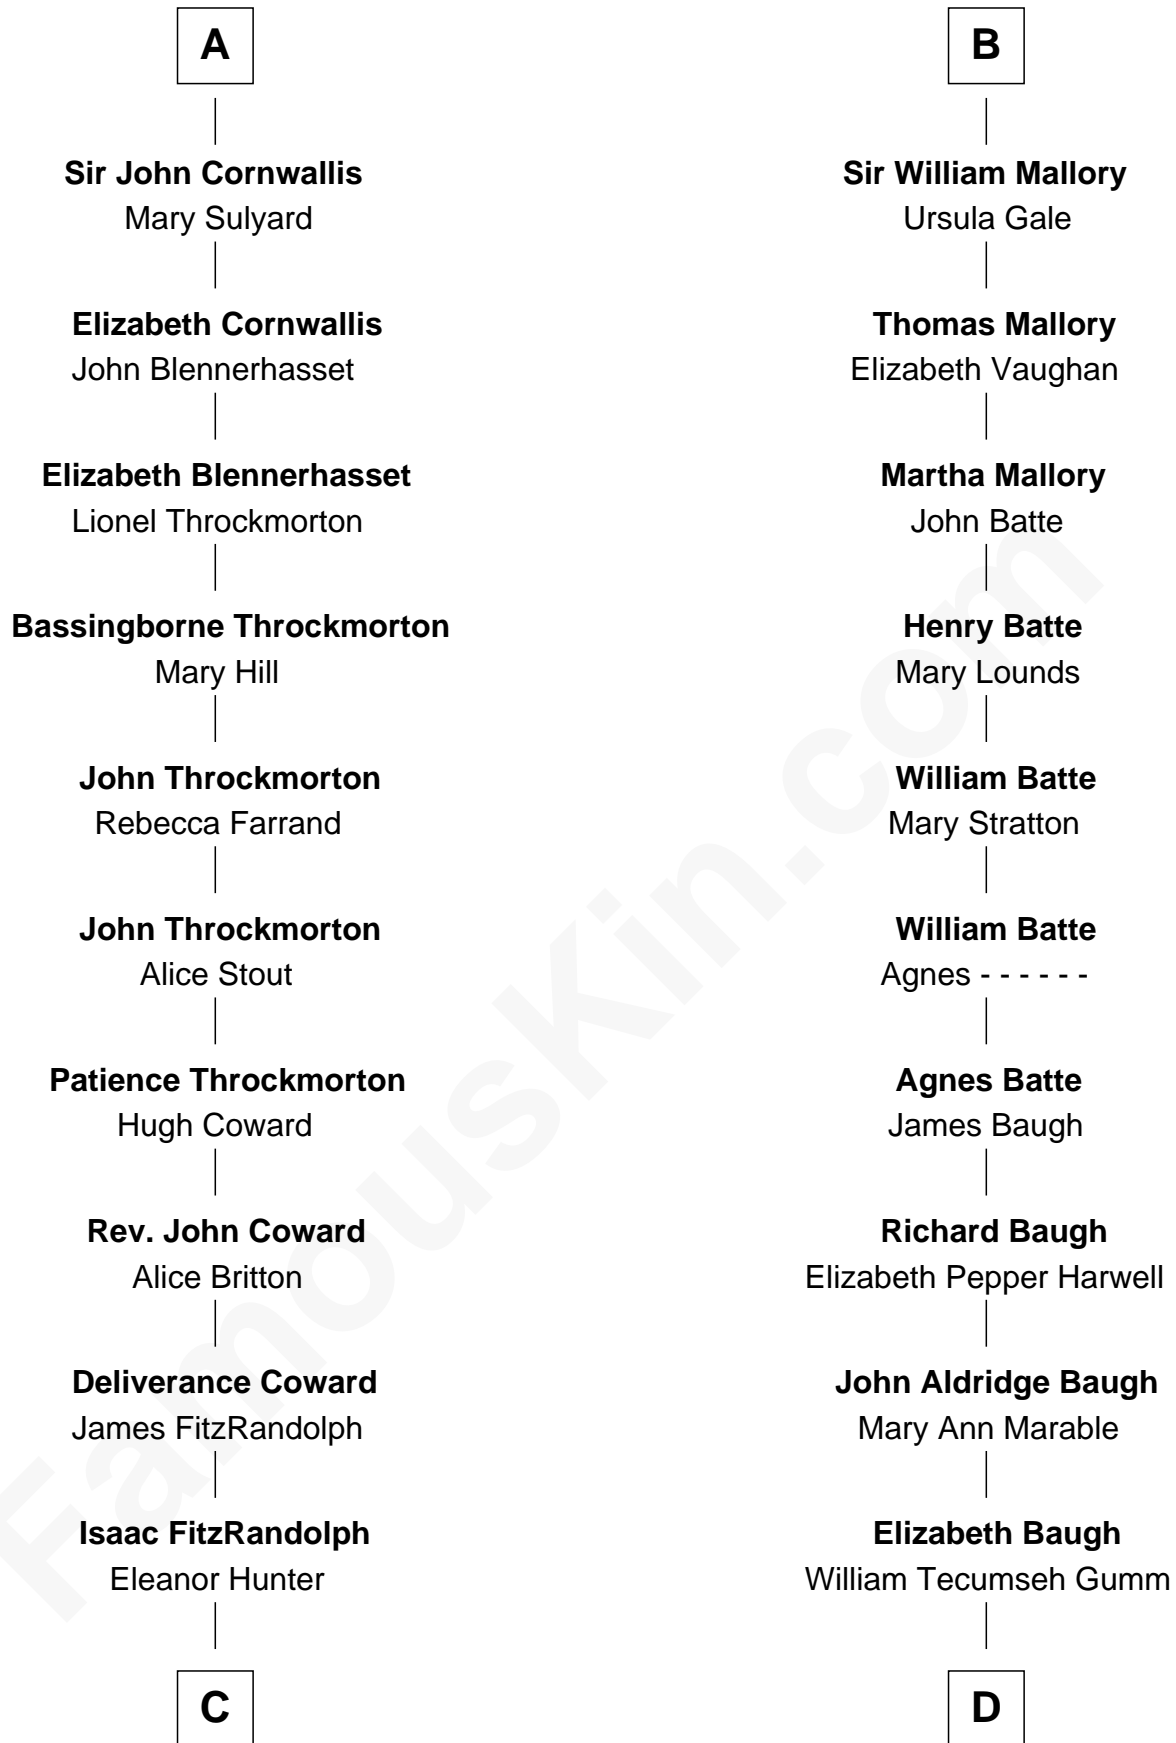

**FamousKin.com**  
**Relationship Chart of**  
**Ellen Louise (Axson) Wilson**  
*First Lady of President Woodrow Wilson*

18th cousin 1 time removed of

**Judy Garland**  
*Singer and Movie Actress*

**C**

**Rebecca Longstreet FitzRandolph**

Rev. Isaac Stockton Keith Axson

**Rev. Samuel Edward Axson**

Margaret Jane Hoyt

**Ellen Louise (Axson) Wilson**

*First Lady of Woodrow Wilson*

**D**

**Francis Avent Gumm**