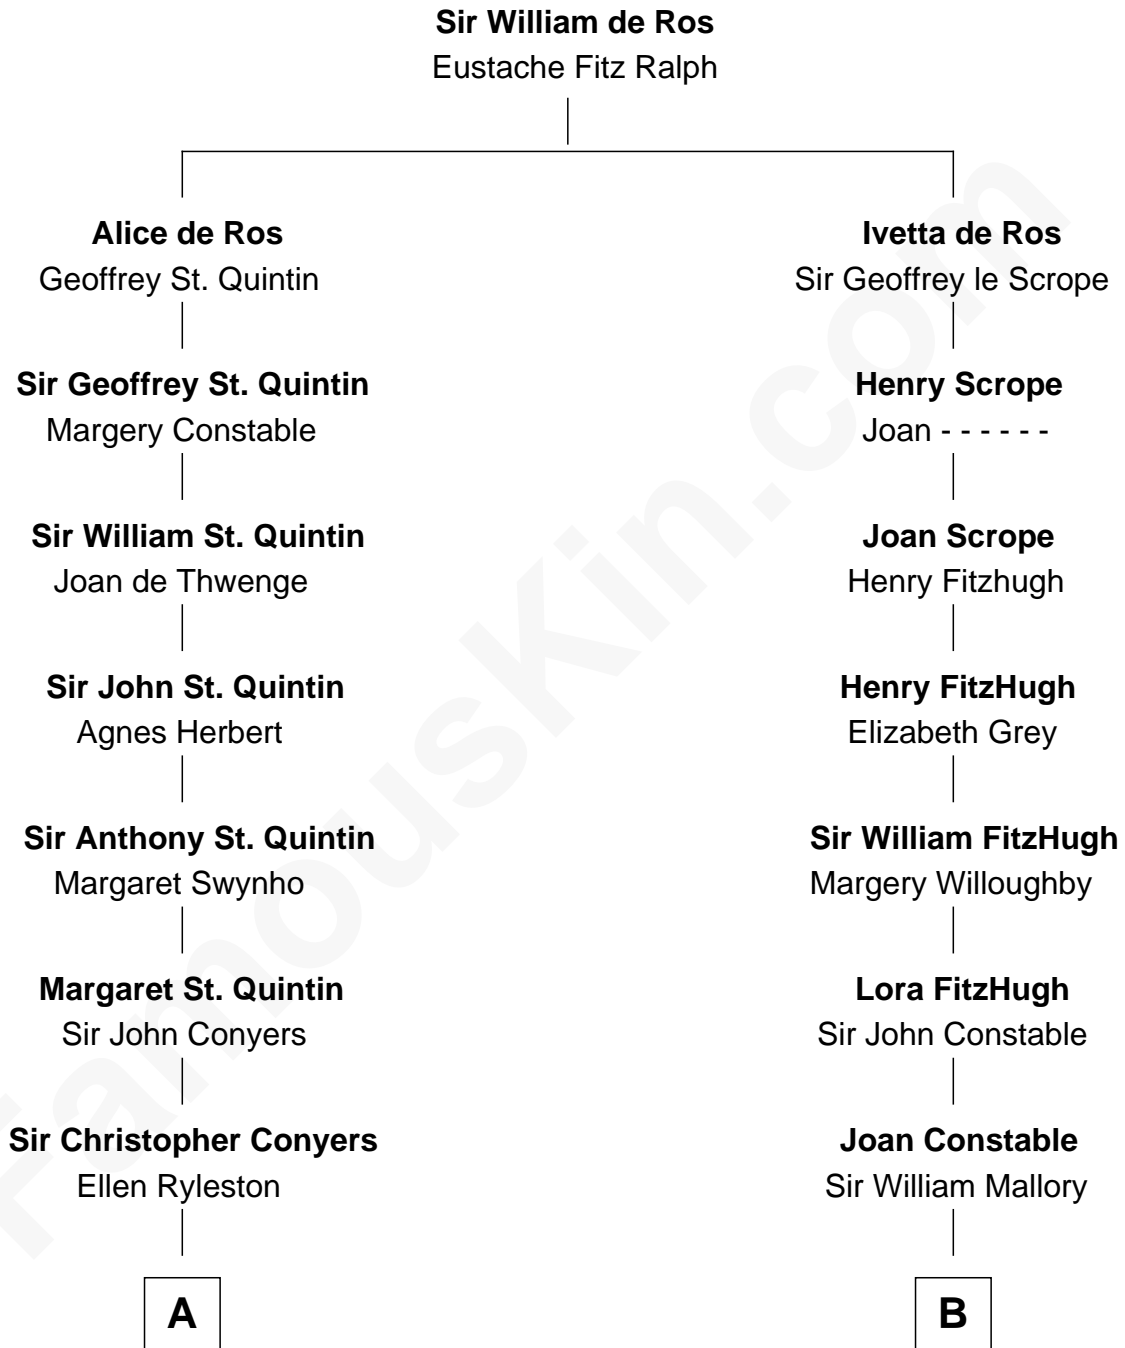

FamousKin.com
Relationship Chart of
Ellen Louise (Axson) Wilson
First Lady of President Woodrow Wilson

19th cousin 1 time removed of

Judy Garland
Singer and Movie Actress

C

Rebecca Longstreet FitzRandolph

Rev. Isaac Stockton Keith Axson

Rev. Samuel Edward Axson

Margaret Jane Hoyt

Ellen Louise (Axson) Wilson

First Lady of Woodrow Wilson

D

John Aldridge Baugh

Mary Ann Marable