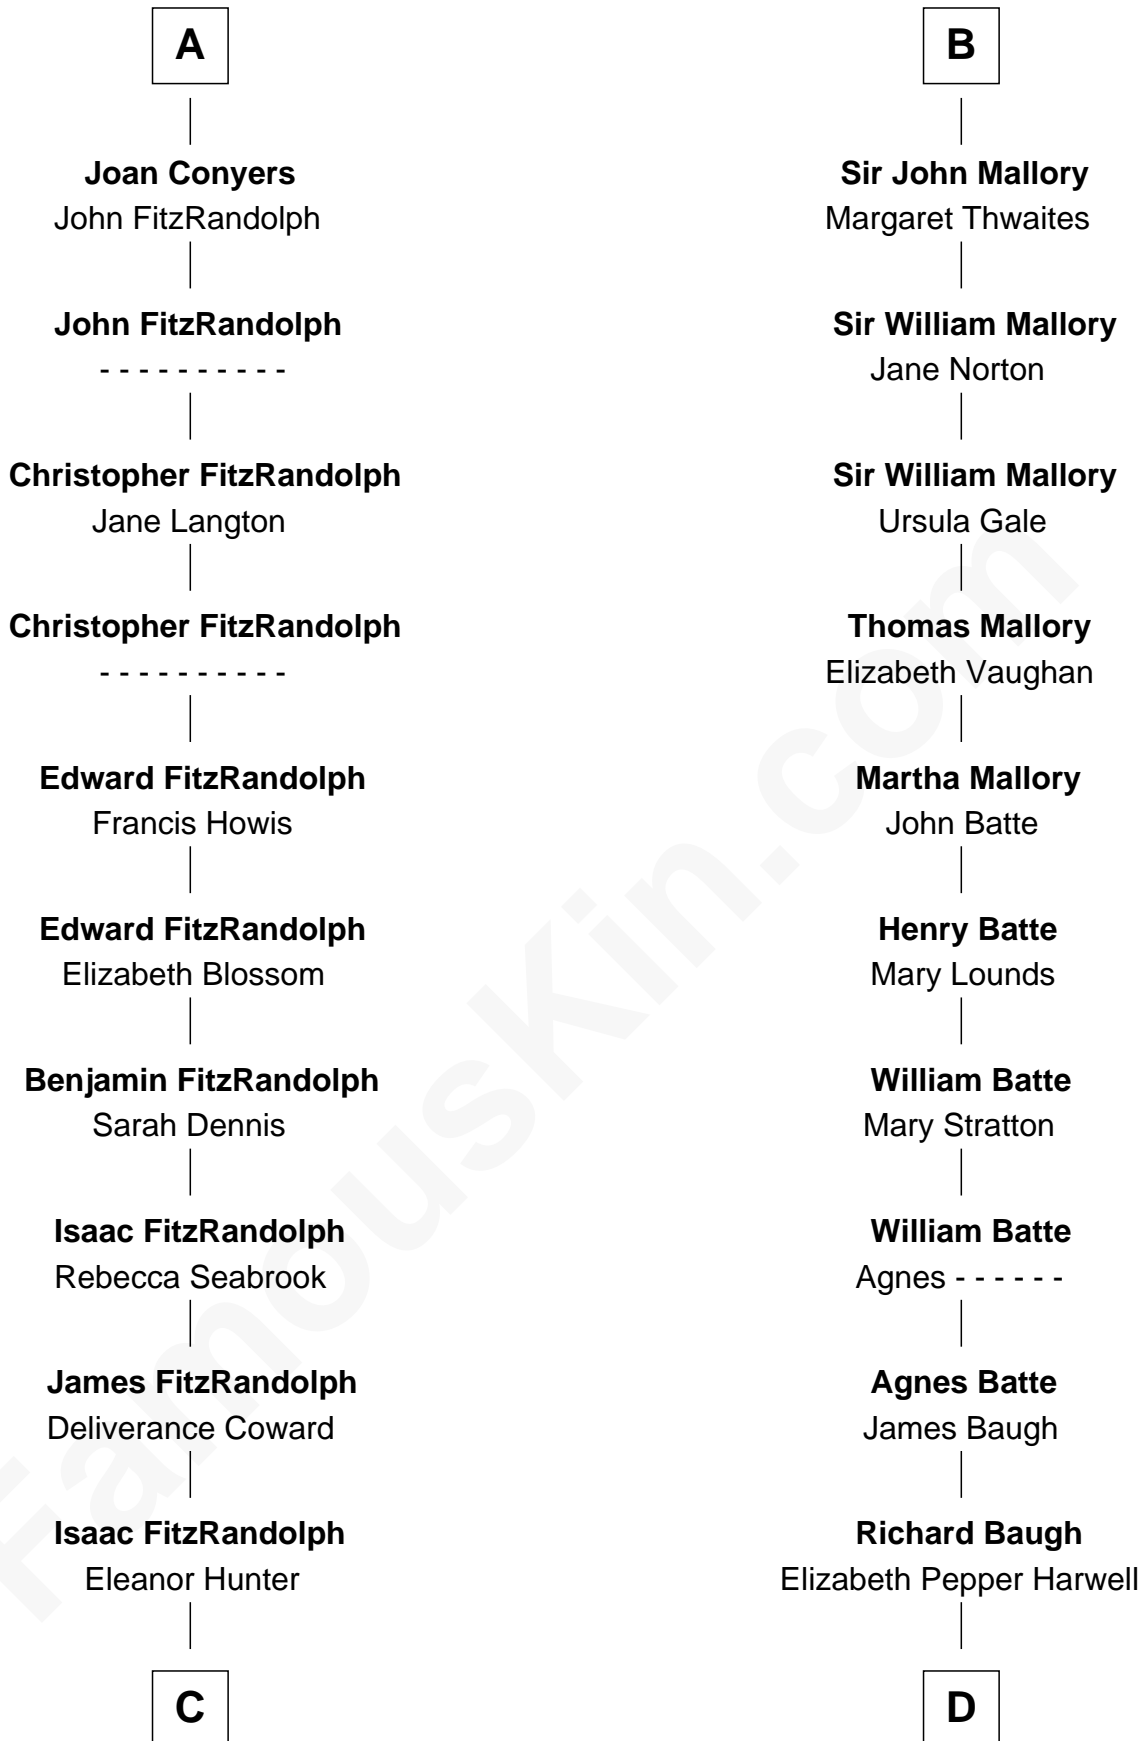

FamousKin.com
Relationship Chart of
Ellen Louise (Axson) Wilson
First Lady of President Woodrow Wilson

19th cousin 1 time removed of

Judy Garland
Singer and Movie Actress

C

Rebecca Longstreet FitzRandolph

Rev. Isaac Stockton Keith Axson

Rev. Samuel Edward Axson

Margaret Jane Hoyt

Ellen Louise (Axson) Wilson

First Lady of Woodrow Wilson

D

John Aldridge Baugh

Mary Ann Marable