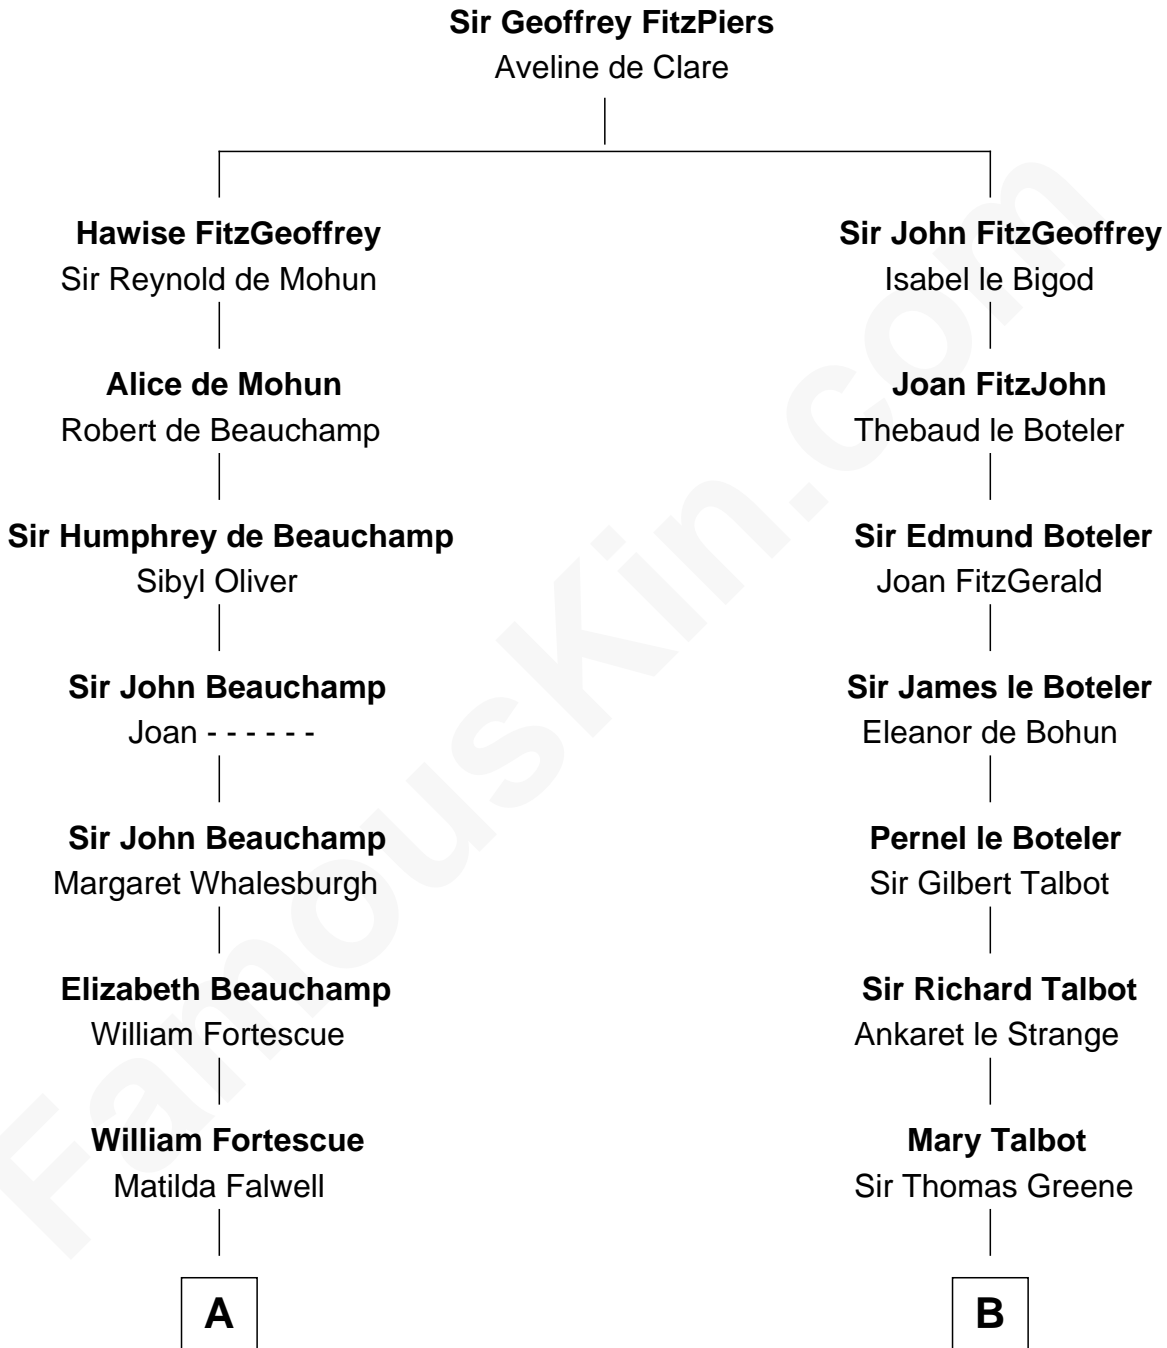

FamousKin.com
Relationship Chart of
Ellen Louise (Axson) Wilson
First Lady of President Woodrow Wilson

21st cousin of
Lucretia (Rudolph) Garfield
First Lady of President James Garfield

C

Abigail Williams
Thomas Williams

Abigail Williams
Alexander Bliss

Margaret Bliss
Rev. Nathan Hoyt

Margaret Jane Hoyt
Rev. Samuel Edward Axson

Ellen Louise (Axson) Wilson
First Lady of Woodrow Wilson

D

Anne Sanford
Capt. John Mason

Peleg Sanford Mason
Mary Stanton

Elijah Mason
Lucretia Greene

Arabella Greene Mason
Zebulon Rudolph

Lucretia (Rudolph) Garfield
First Lady of James Garfield