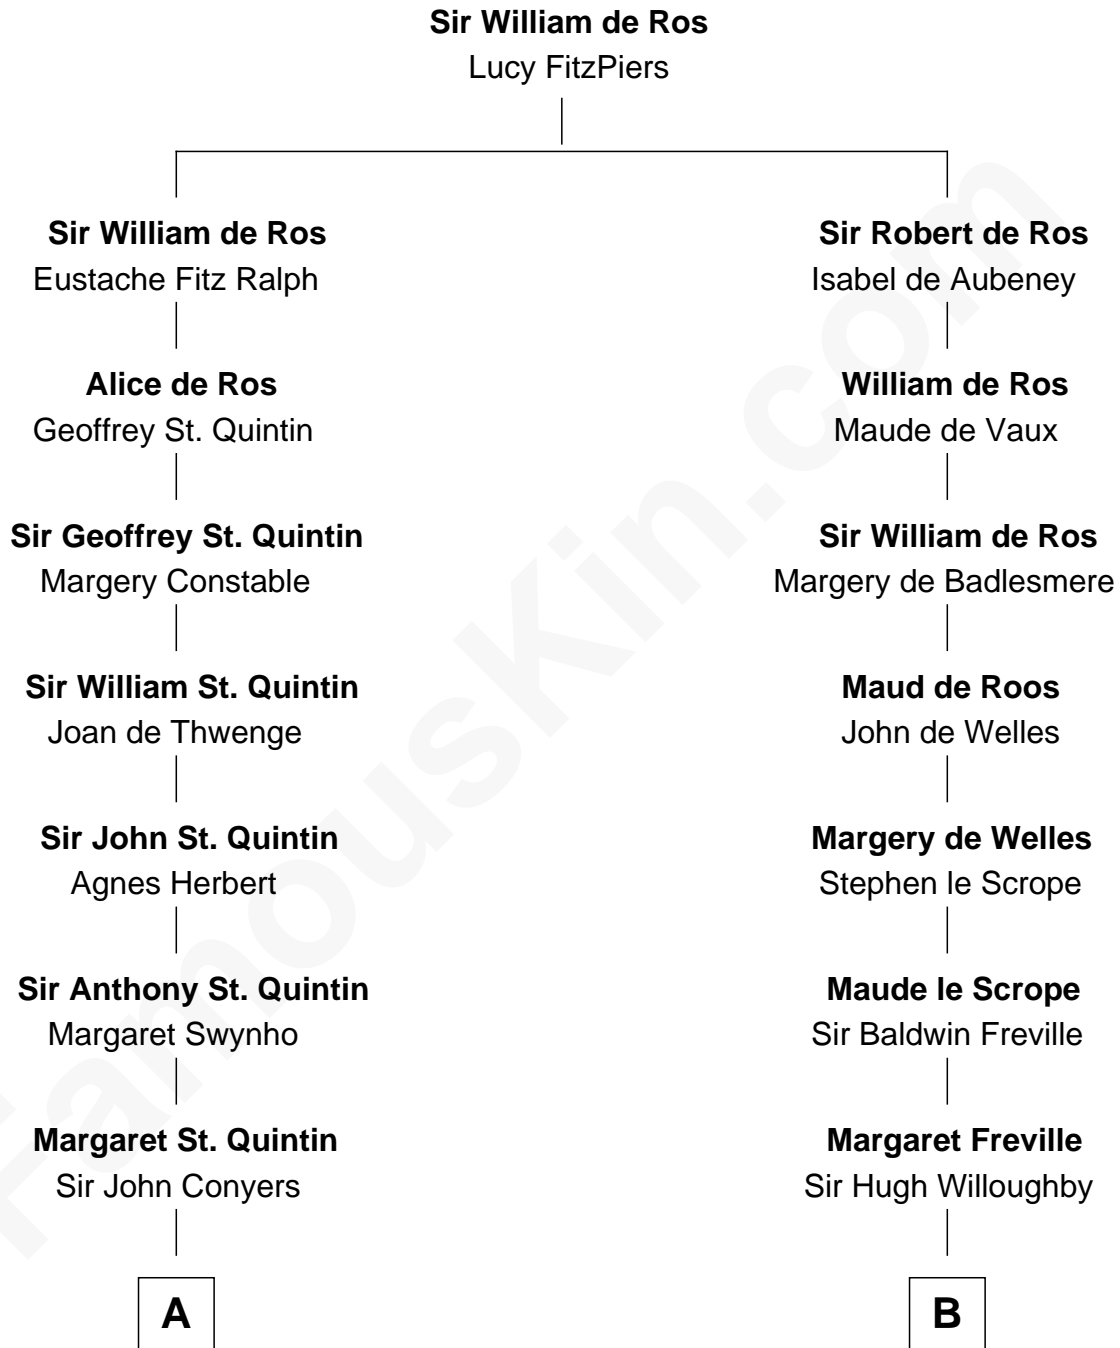

FamousKin.com
Relationship Chart of
Ellen Louise (Axson) Wilson
First Lady of President Woodrow Wilson

20th cousin of
Lucretia (Rudolph) Garfield
First Lady of President James Garfield

C

Isaac FitzRandolph
Eleanor Hunter

Rebecca Longstreet FitzRandolph
Rev. Isaac Stockton Keith Axson

Rev. Samuel Edward Axson
Margaret Jane Hoyt

Ellen Louise (Axson) Wilson
First Lady of Woodrow Wilson

D

John Greene
Azubah Ward

Lucretia Greene
Elijah Mason

Arabella Greene Mason
Zebulon Rudolph

Lucretia (Rudolph) Garfield
First Lady of James Garfield

FamousKin.com