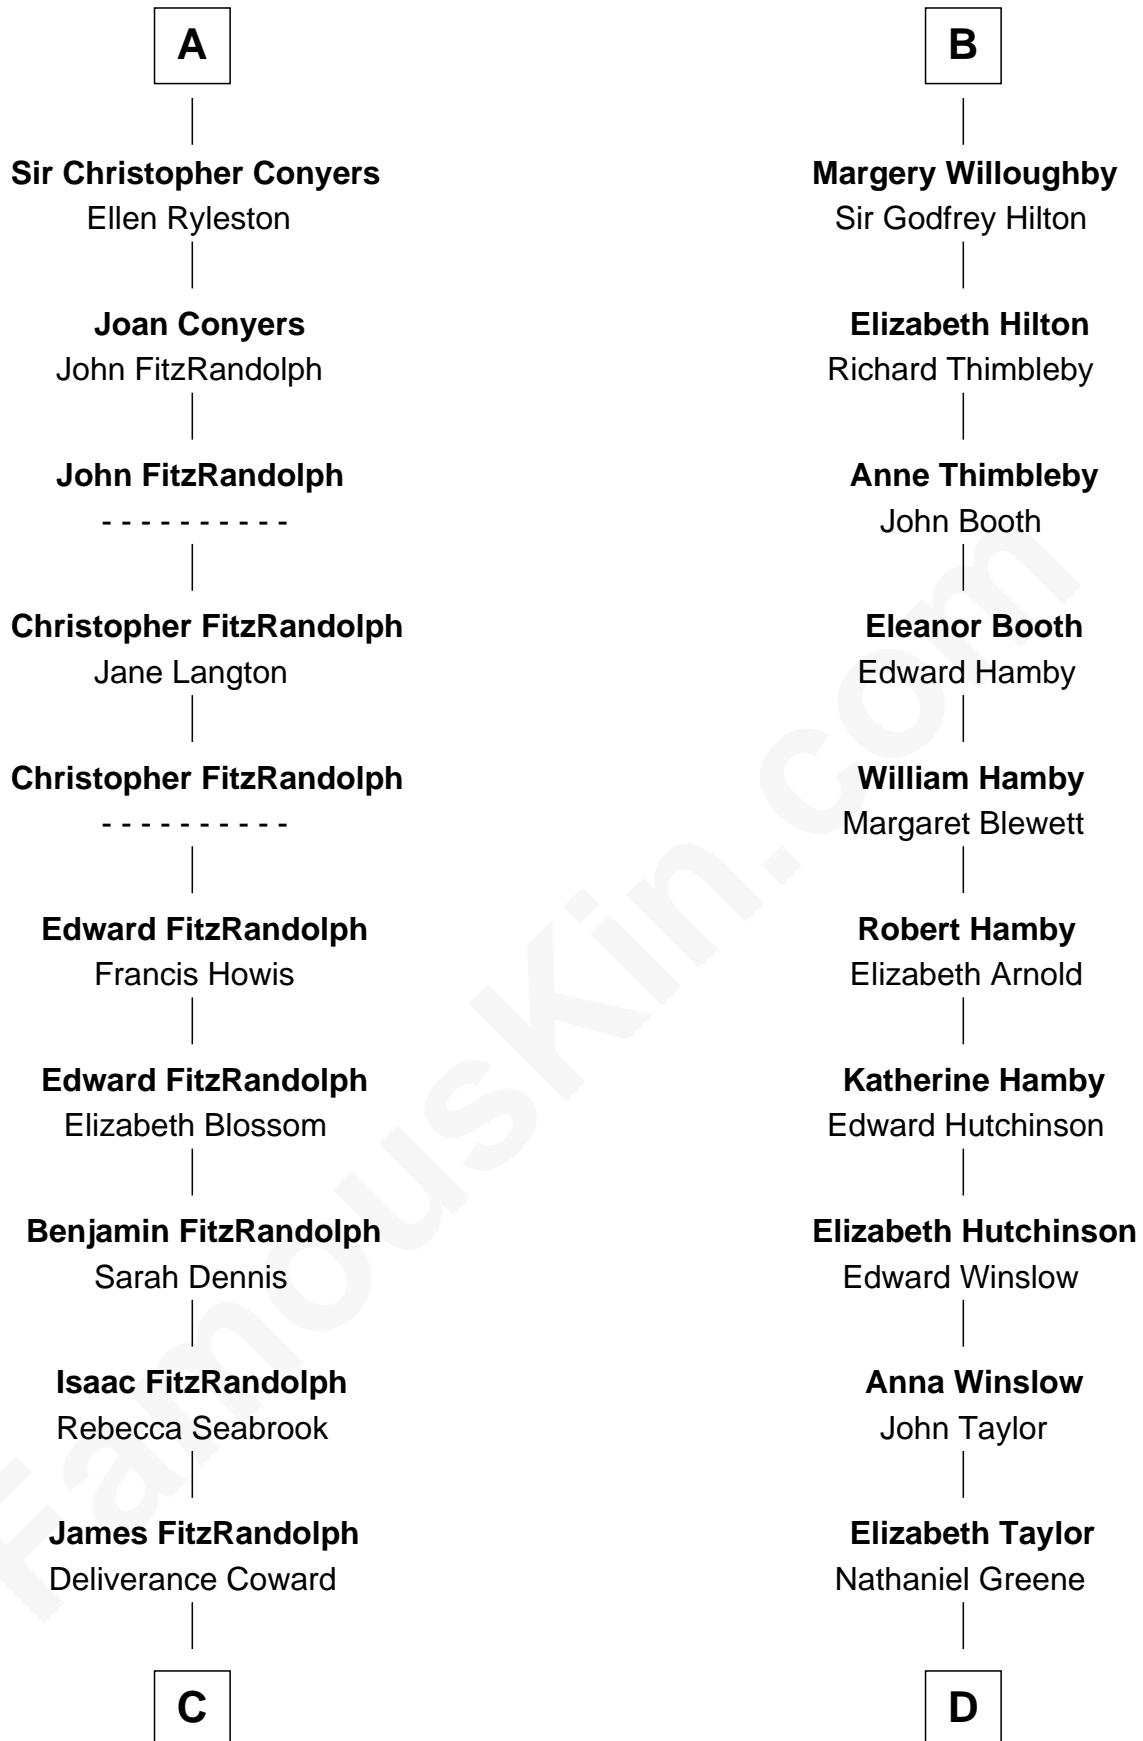

FamousKin.com
Relationship Chart of
Ellen Louise (Axson) Wilson
First Lady of President Woodrow Wilson

20th cousin of
Lucretia (Rudolph) Garfield
First Lady of President James Garfield

C

Isaac FitzRandolph
Eleanor Hunter

Rebecca Longstreet FitzRandolph
Rev. Isaac Stockton Keith Axson

Rev. Samuel Edward Axson
Margaret Jane Hoyt

Ellen Louise (Axson) Wilson
First Lady of Woodrow Wilson

D

John Greene
Azubah Ward

Lucretia Greene
Elijah Mason

Arabella Greene Mason
Zebulon Rudolph

Lucretia (Rudolph) Garfield
First Lady of James Garfield

FamousKin.com