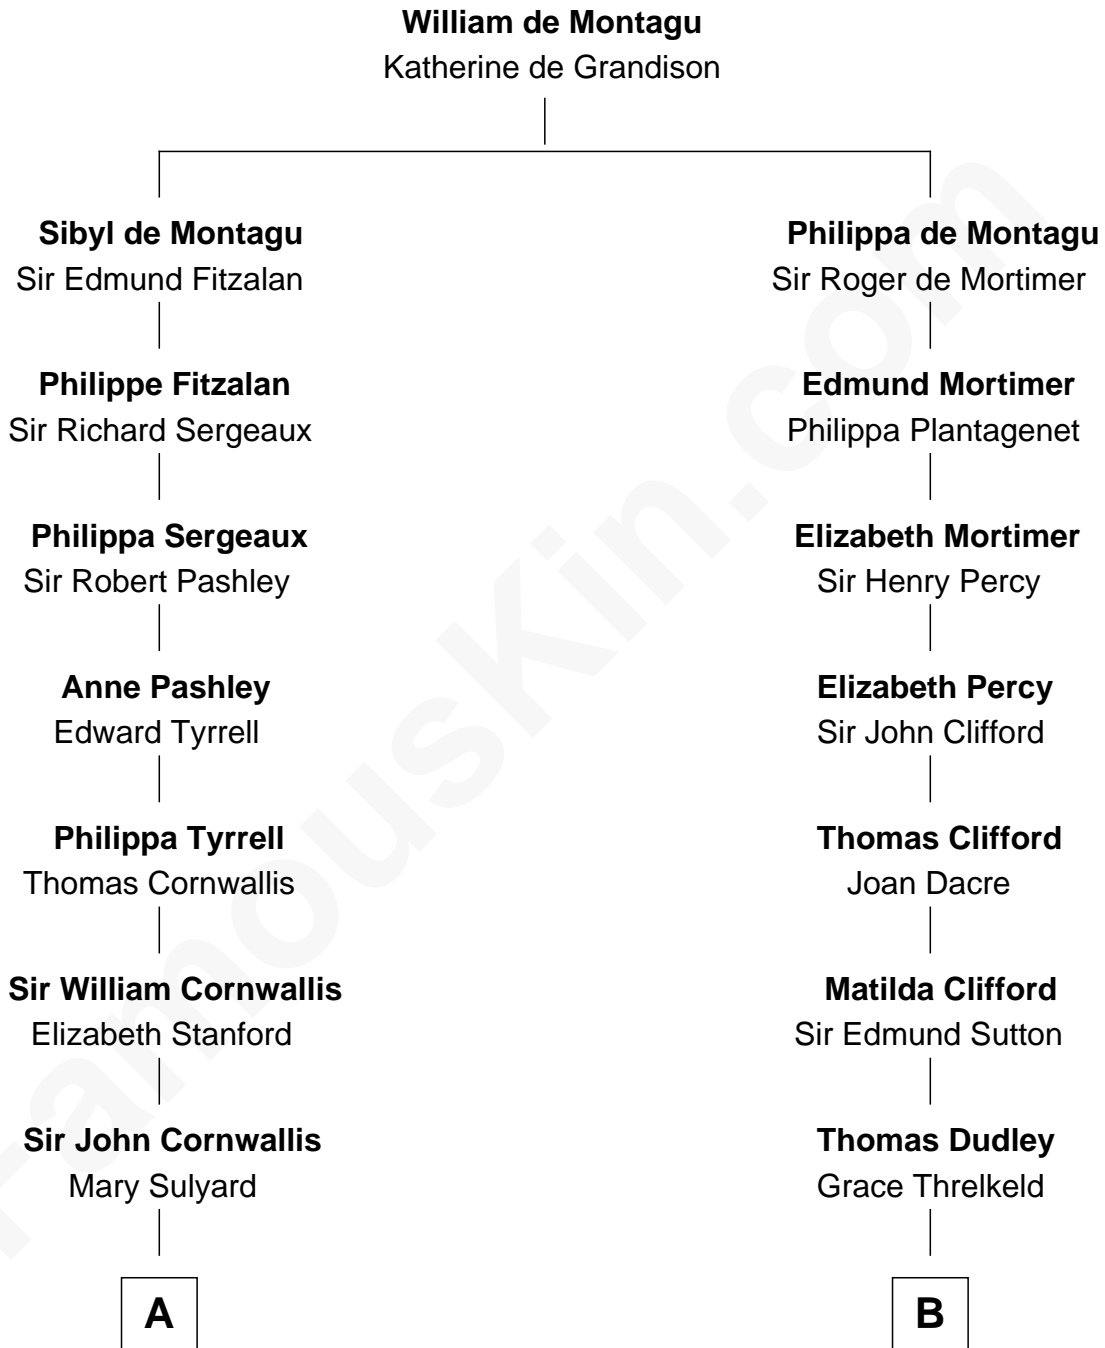

# FamousKin.com

## Relationship Chart of Ellen Louise (Axson) Wilson

*First Lady of President Woodrow Wilson*

15th cousin 3 times removed of

**George Mason**

*Father of the U.S. Bill of Rights*

C

Rev. Samuel Edward Axson

Margaret Jane Hoyt

Ellen Louise (Axson) Wilson

*First Lady of Woodrow Wilson*

FamousKin.com