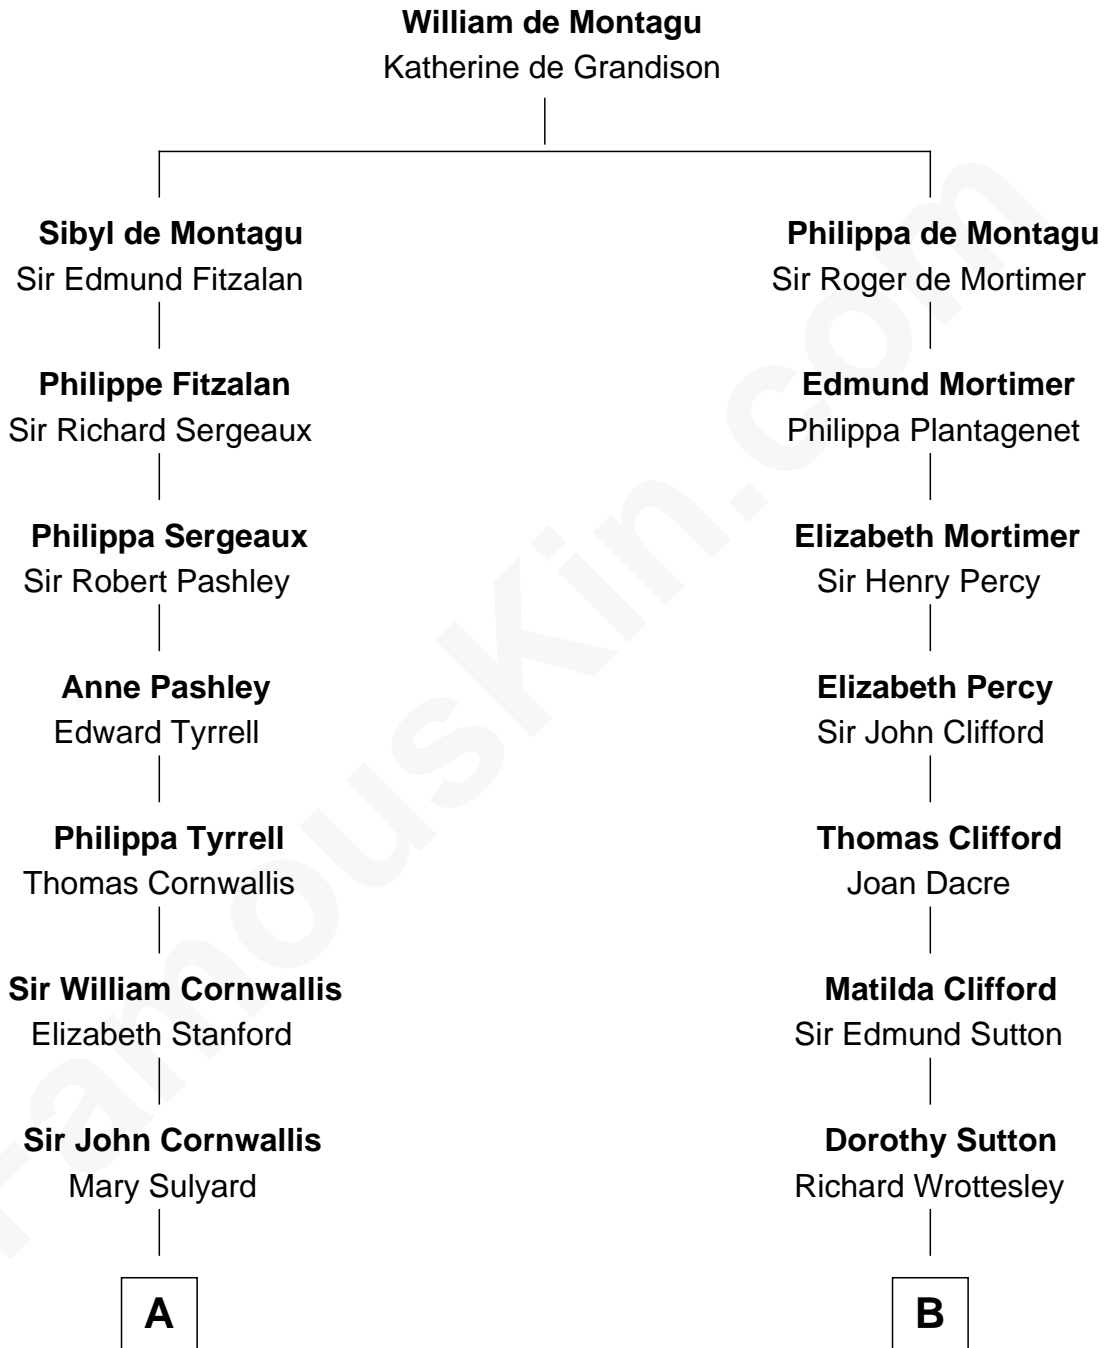

FamousKin.com

Relationship Chart of

Ellen Louise (Axson) Wilson

First Lady of President Woodrow Wilson

11th cousin 7 times removed of

Richard More

(c1614 - c1696) Mayflower passenger 1620

MAYFLOWER

C

Rev. Samuel Edward Axson

Margaret Jane Hoyt

Ellen Louise (Axson) Wilson

First Lady of Woodrow Wilson

FamousKin.com