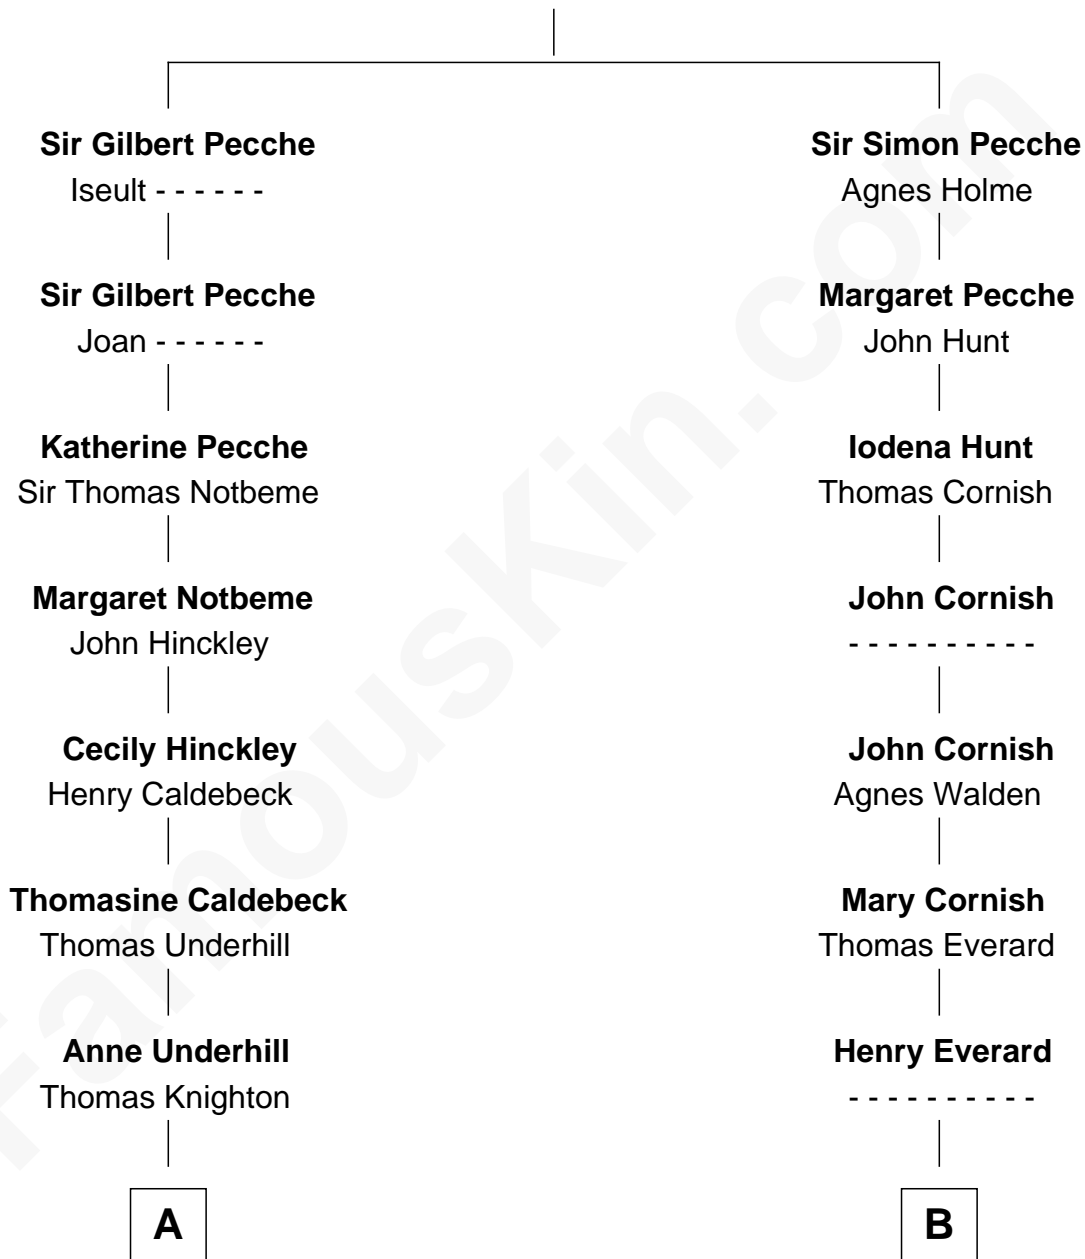

**FamousKin.com**  
**Relationship Chart of**  
**Ellen Louise (Axson) Wilson**  
*First Lady of President Woodrow Wilson*

18th cousin 1 time removed of

**Calvin Coolidge**  
*30th U.S. President*

**Sir Gilbert Pecche**  
 Joan de Creye

**C**

**Margaret Jane Hoyt**  
Rev. Samuel Edward Axson

**Ellen Louise (Axson) Wilson**  
*First Lady of Woodrow Wilson*

**D**

**Sarah Almeda Brewer**  
Calvin Galusha Coolidge

**Col. John Calvin Coolidge**  
Victoria Josephine Moor