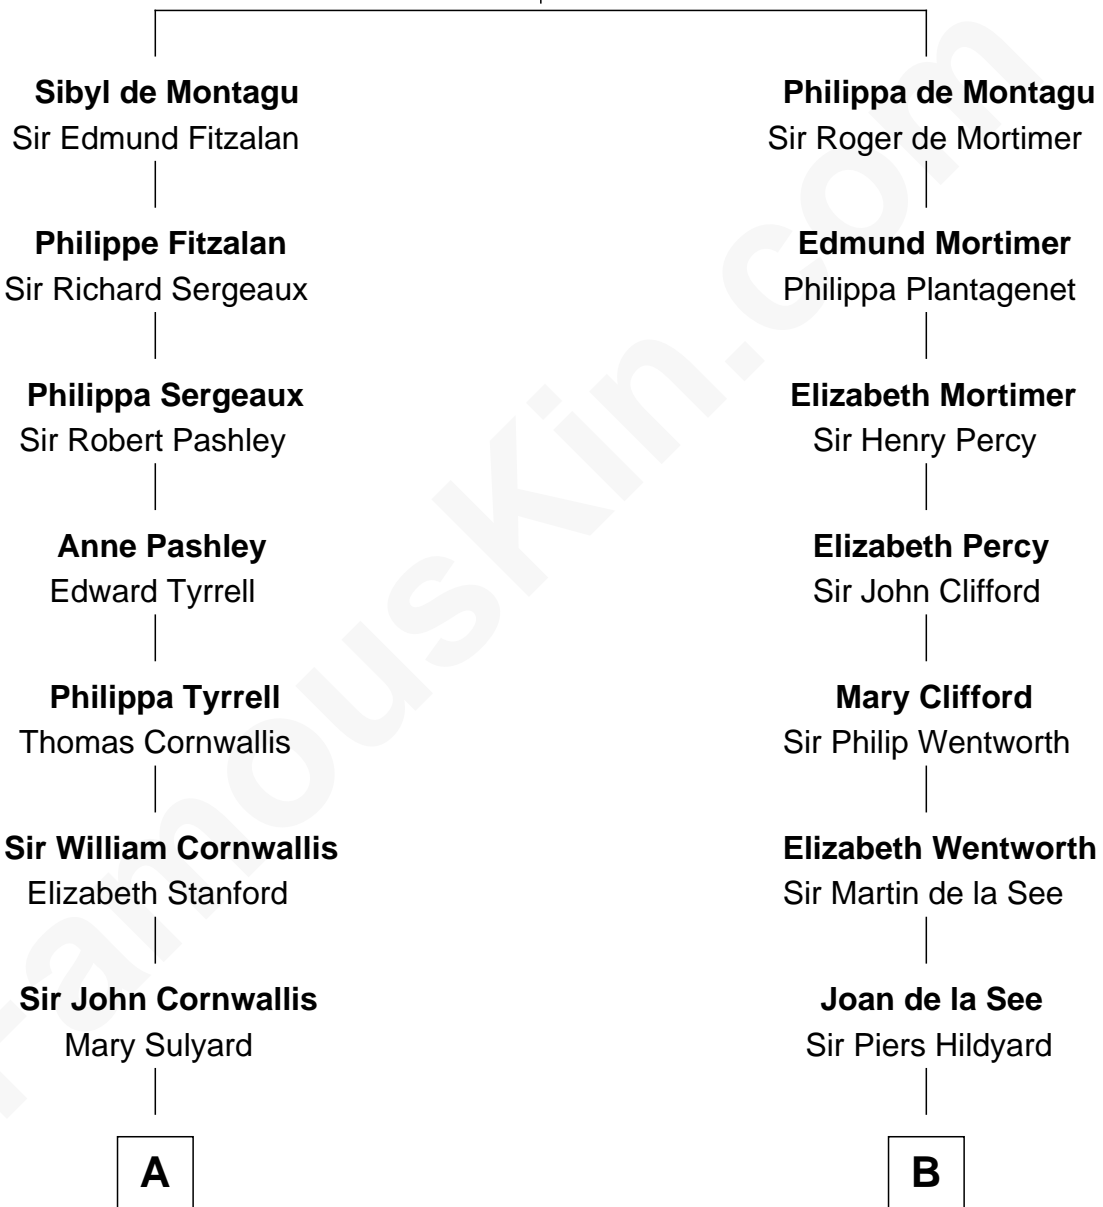

FamousKin.com
Relationship Chart of
Ellen Louise (Axson) Wilson
First Lady of President Woodrow Wilson

18th cousin 2 times removed of

Calvin Coolidge
30th U.S. President

William de Montagu
 Katherine de Grandison

C

Rev. Samuel Edward Axson

Margaret Jane Hoyt

Ellen Louise (Axson) Wilson

First Lady of Woodrow Wilson

D

Sally Briggs Brown

Israel Chase Brewer