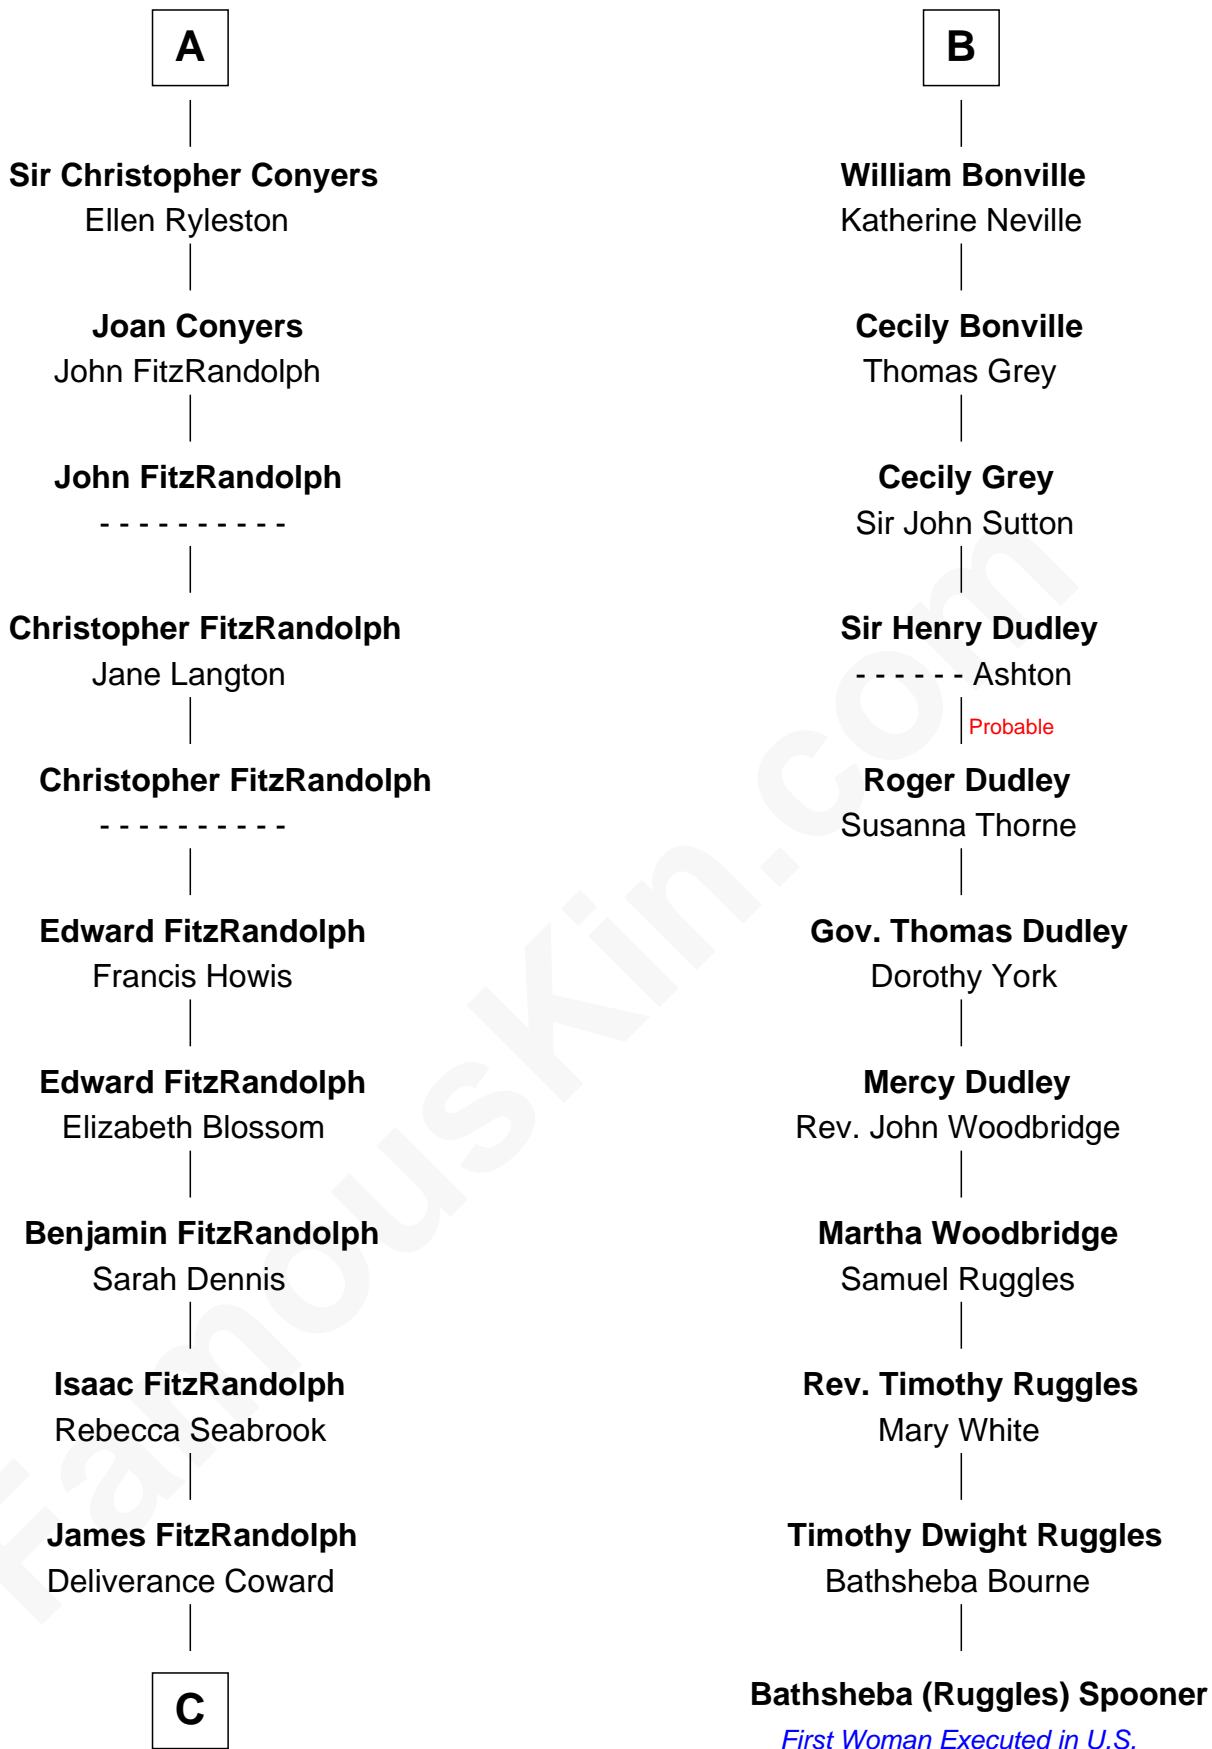

FamousKin.com

Relationship Chart of Ellen Louise (Axson) Wilson

First Lady of President Woodrow Wilson

17th cousin 3 times removed of

Bathsheba (Ruggles) Spooner

First woman executed for murder in U.S. by non-British government

Sir William de Ros

Lucy FitzPiers

C

Isaac FitzRandolph

Eleanor Hunter

Rebecca Longstreet FitzRandolph

Rev. Isaac Stockton Keith Axson

Rev. Samuel Edward Axson

Margaret Jane Hoyt

Ellen Louise (Axson) Wilson

First Lady of Woodrow Wilson

FamousKin.com