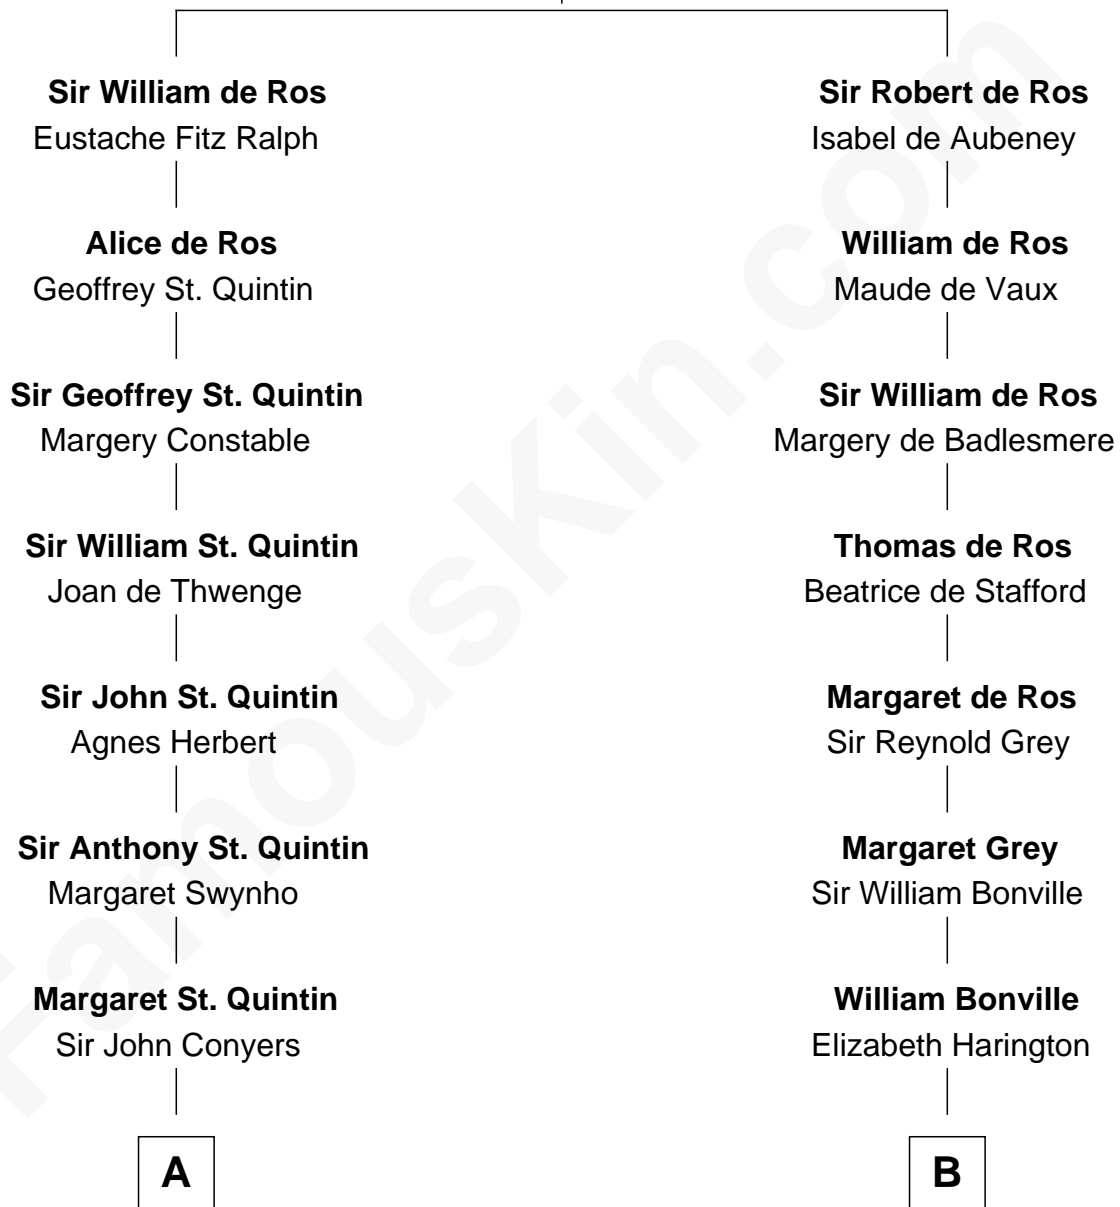

FamousKin.com

Relationship Chart of Ellen Louise (Axson) Wilson

First Lady of President Woodrow Wilson

17th cousin 3 times removed of

Bathsheba (Ruggles) Spooner

First woman executed for murder in U.S. by non-British government

Sir William de Ros

Lucy FitzPiers

C

Isaac FitzRandolph

Eleanor Hunter

Rebecca Longstreet FitzRandolph

Rev. Isaac Stockton Keith Axson

Rev. Samuel Edward Axson

Margaret Jane Hoyt

Ellen Louise (Axson) Wilson

First Lady of Woodrow Wilson

FamousKin.com