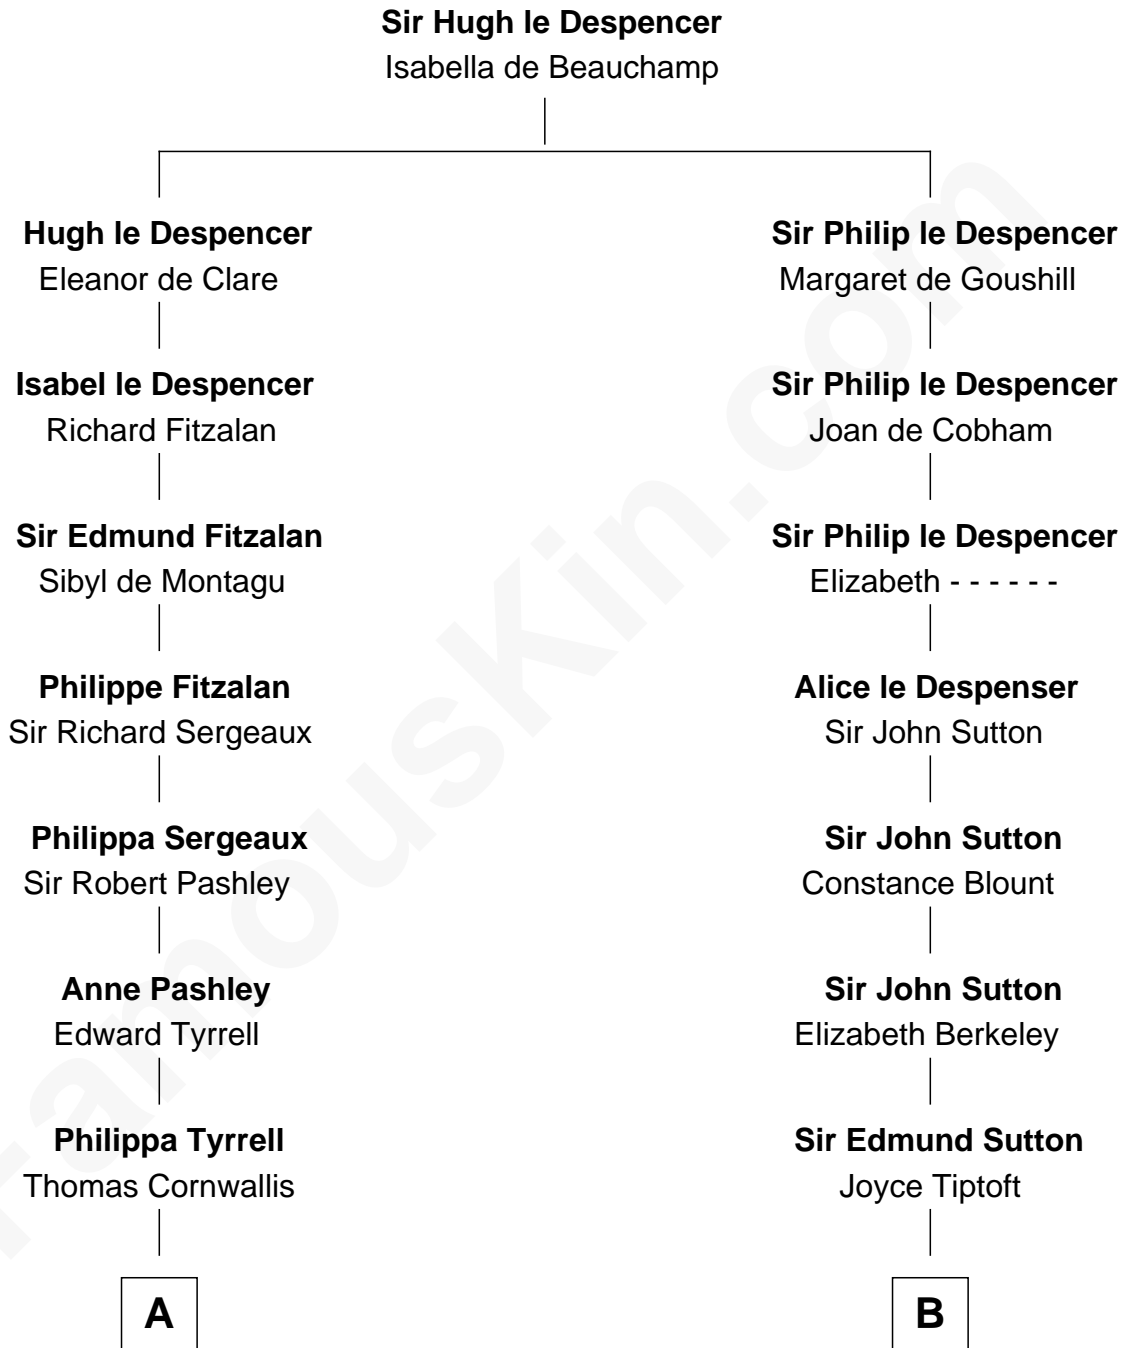

FamousKin.com

Relationship Chart of Ellen Louise (Axson) Wilson

First Lady of President Woodrow Wilson

16th cousin 4 times removed of

Bathsheba (Ruggles) Spooner

First woman executed for murder in U.S. by non-British government

C

Isaac FitzRandolph

Eleanor Hunter

Rebecca Longstreet FitzRandolph

Rev. Isaac Stockton Keith Axson

Rev. Samuel Edward Axson

Margaret Jane Hoyt

Ellen Louise (Axson) Wilson

First Lady of Woodrow Wilson

FamousKin.com