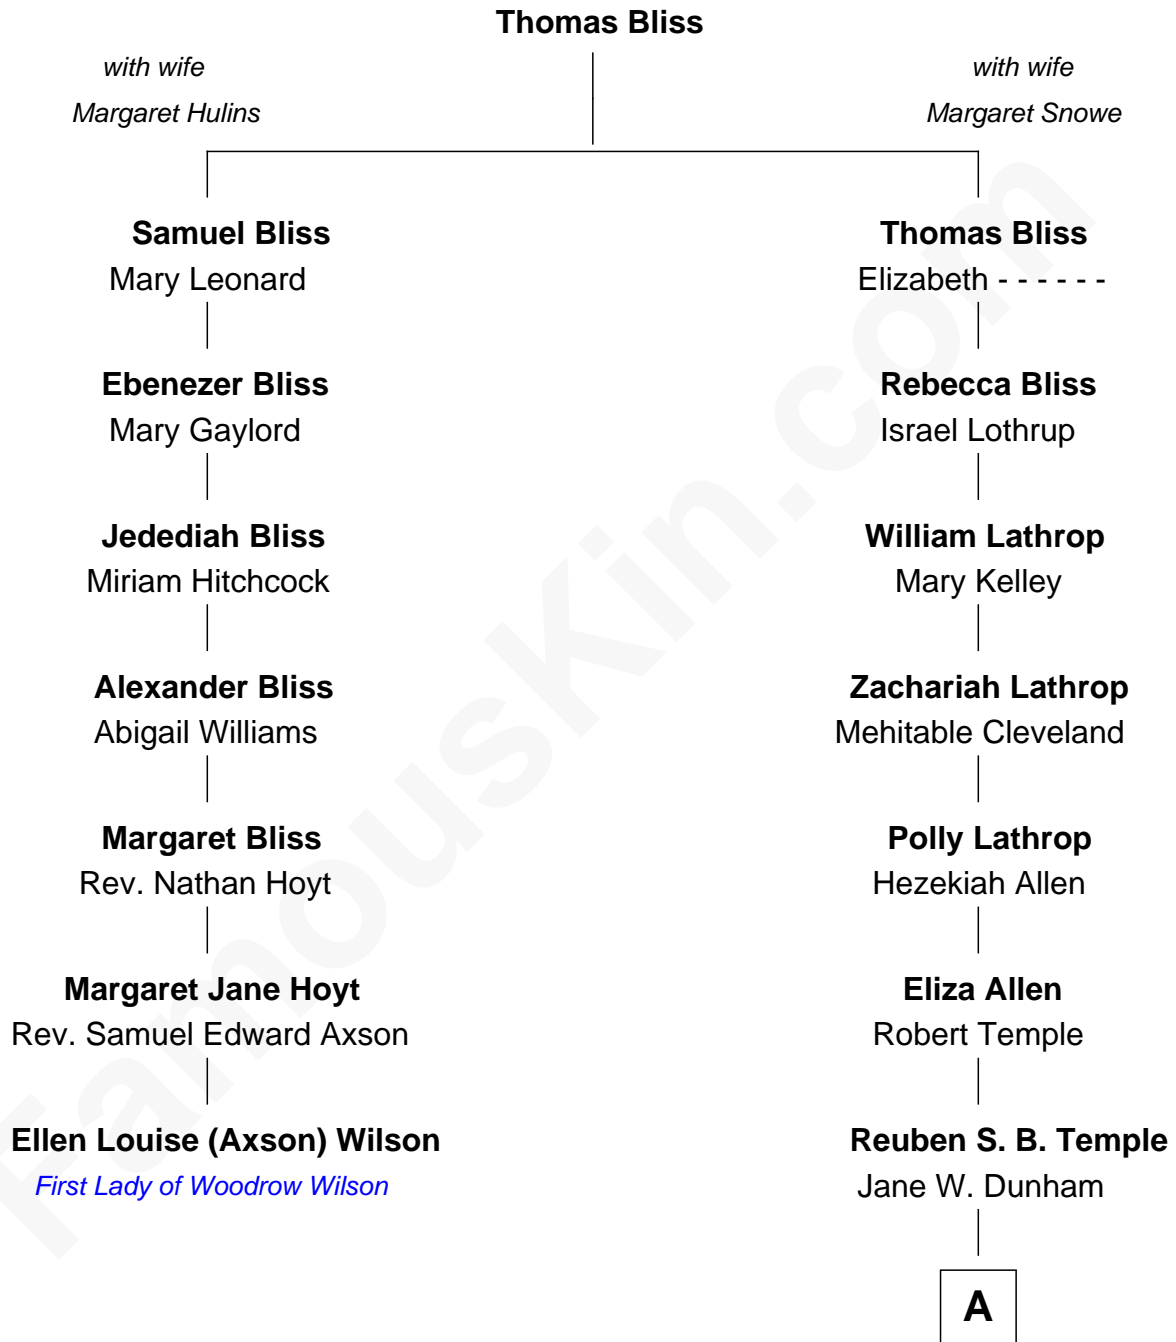

**FamousKin.com**  
**Relationship Chart of**  
**Ellen Louise (Axson) Wilson**  
*First Lady of President Woodrow Wilson*

6th cousin 3 times removed of

**Shirley Temple**  
*Movie Actress*

**A**

Francis Marion Temple

Cynthia Fell Yeager

George Francis Temple

Gertrude Amelia Krieger

Shirley Temple

*Movie Actress*