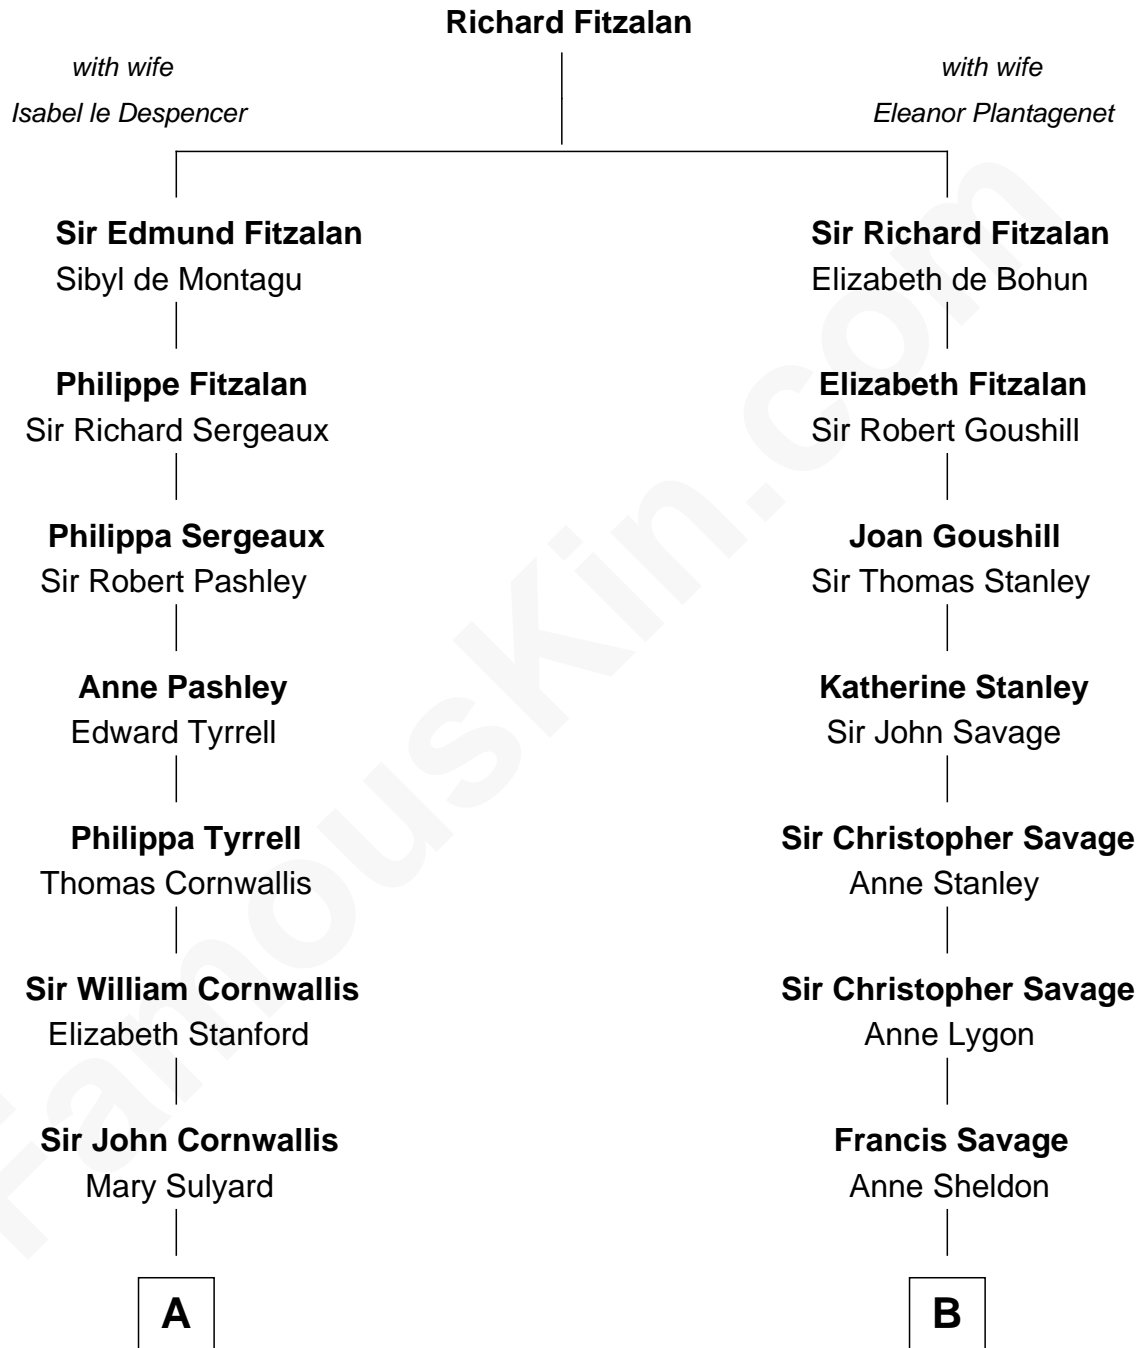

FamousKin.com
Relationship Chart of
Ellen Louise (Axson) Wilson
First Lady of President Woodrow Wilson

18th cousin of

Adlai Stevenson II
31st Governor of Illinois

C

Rev. Samuel Edward Axson

Margaret Jane Hoyt

Ellen Louise (Axson) Wilson

First Lady of Woodrow Wilson

D

Lewis Green Stevenson

Helen Louise Davis

Adlai Stevenson II

31st Governor of Illinois

FamousKin.com