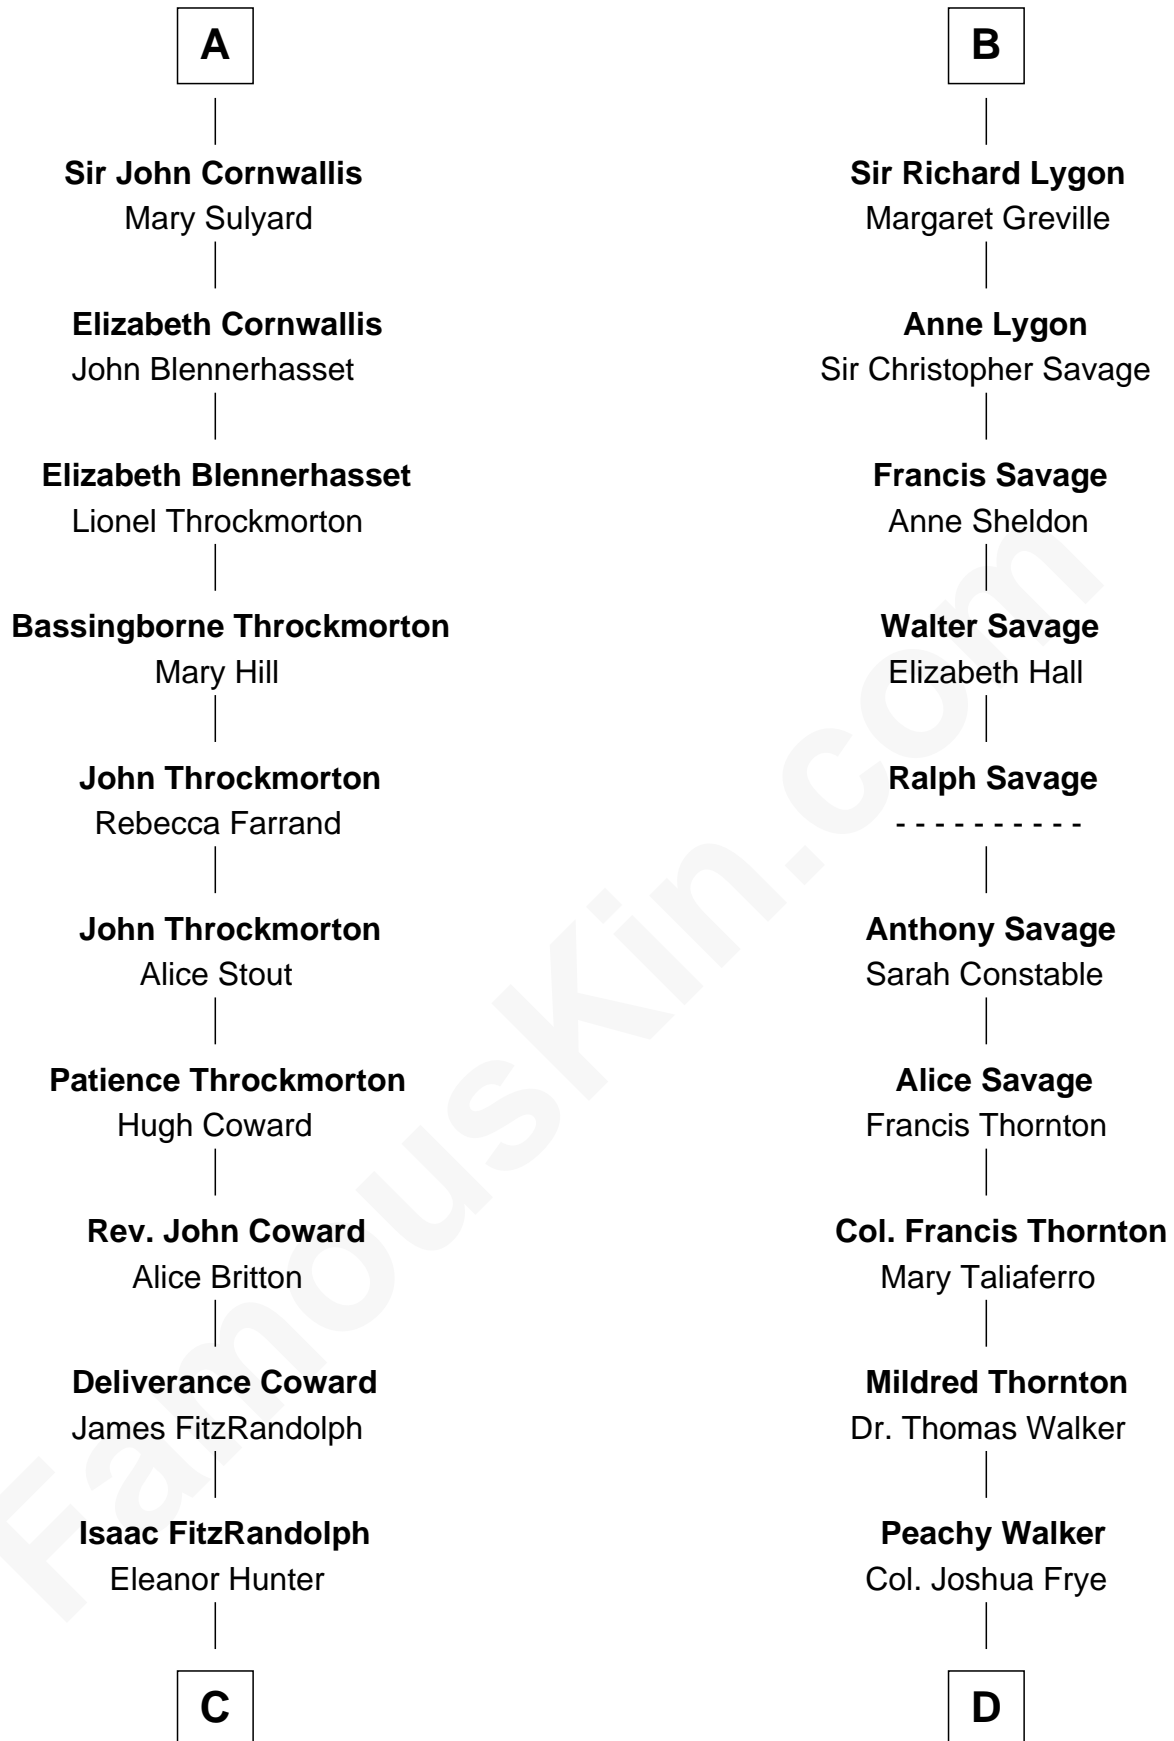

FamousKin.com
Relationship Chart of
Ellen Louise (Axson) Wilson
First Lady of President Woodrow Wilson

19th cousin 2 times removed of

Adlai Stevenson II
31st Governor of Illinois

C

Rebecca Longstreet FitzRandolph

Rev. Isaac Stockton Keith Axson

Rev. Samuel Edward Axson

Margaret Jane Hoyt

Ellen Louise (Axson) Wilson

First Lady of Woodrow Wilson

D

Thomas Walker Frye

Elizabeth Speed Smith

Mary Peachy Frye

Rev. Lewis Warner Green

Letitia Green

Adlai Ewing Stevenson

Lewis Green Stevenson

Helen Louise Davis

Adlai Stevenson II

31st Governor of Illinois