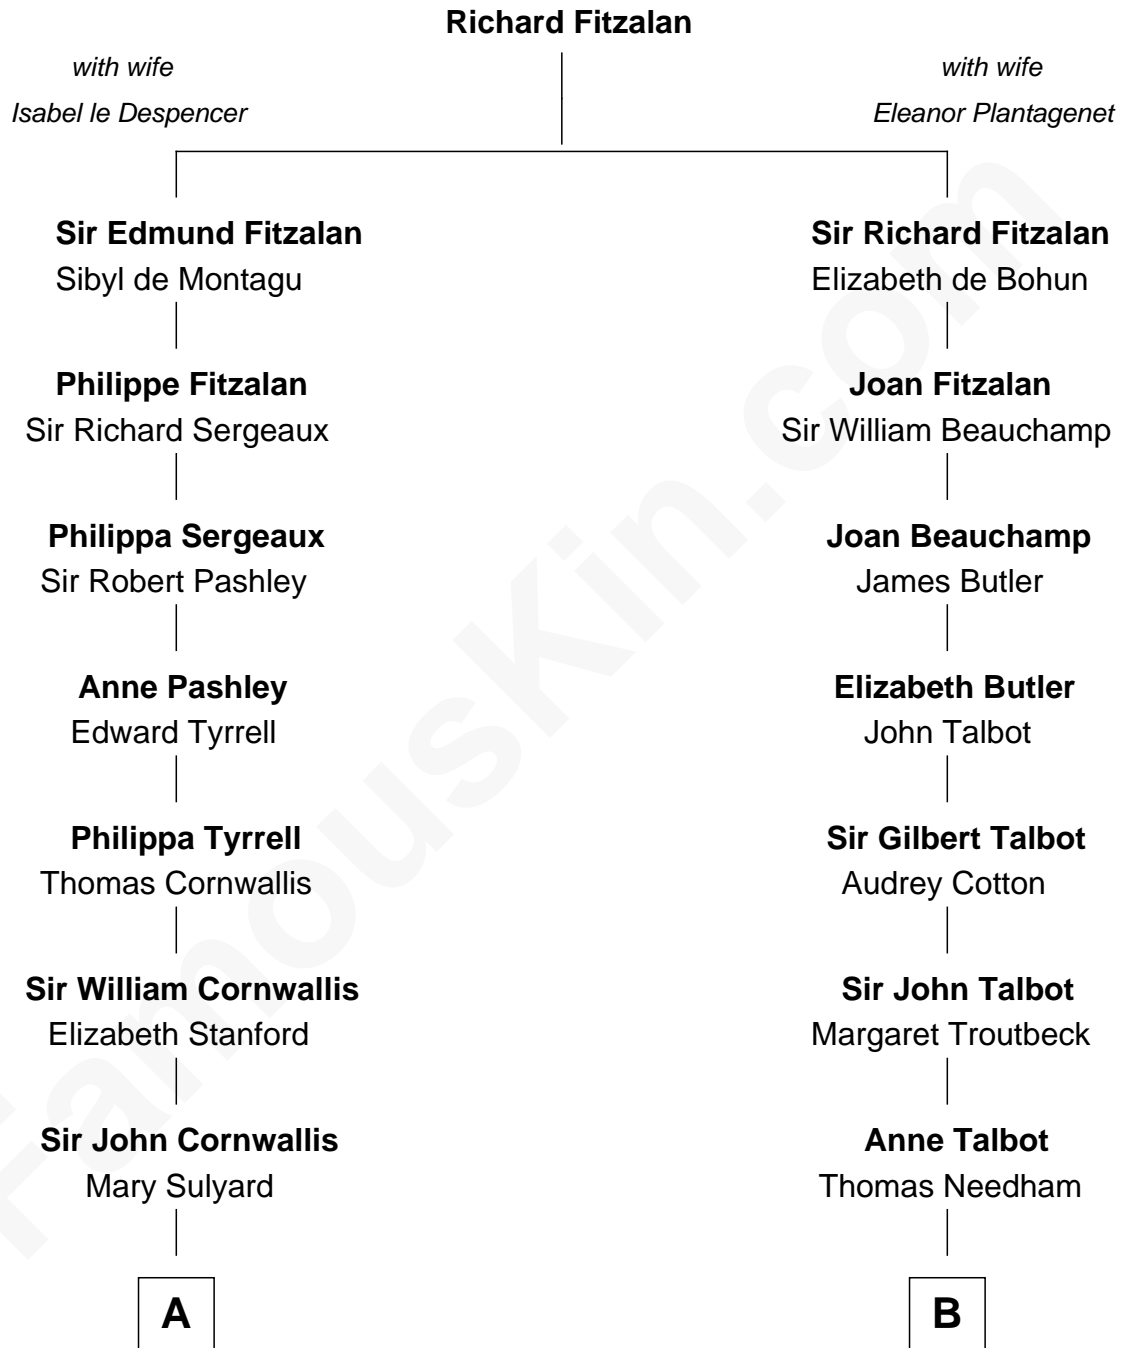

FamousKin.com
Relationship Chart of
Ellen Louise (Axson) Wilson
First Lady of President Woodrow Wilson

18th cousin of

Norman Rockwell
American Artist

C

Rev. Samuel Edward Axson

Margaret Jane Hoyt

Ellen Louise (Axson) Wilson

First Lady of Woodrow Wilson

D

Jarvis Waring Rockwell

Anne Mary Hill

Norman Rockwell

American Artist

FamousKin.com