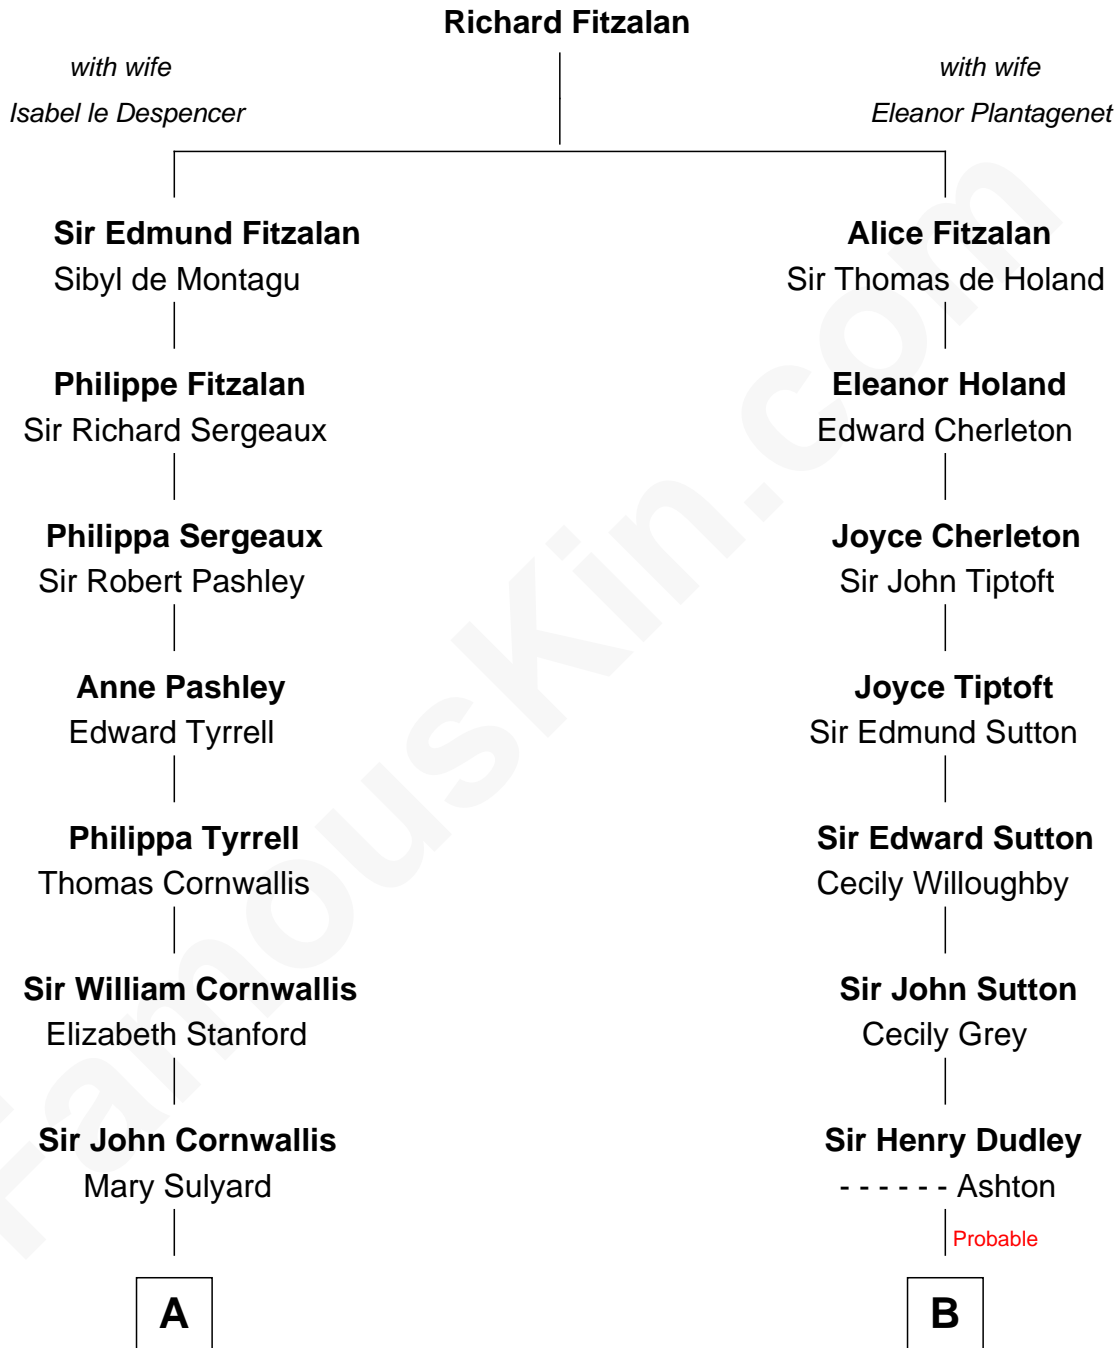

FamousKin.com
Relationship Chart of
Ellen Louise (Axson) Wilson
First Lady of President Woodrow Wilson

14th cousin 4 times removed of

Nicholas Gilman
Signer of the U.S. Constitution

C

Rev. Samuel Edward Axson

Margaret Jane Hoyt

Ellen Louise (Axson) Wilson

First Lady of Woodrow Wilson

FamousKin.com