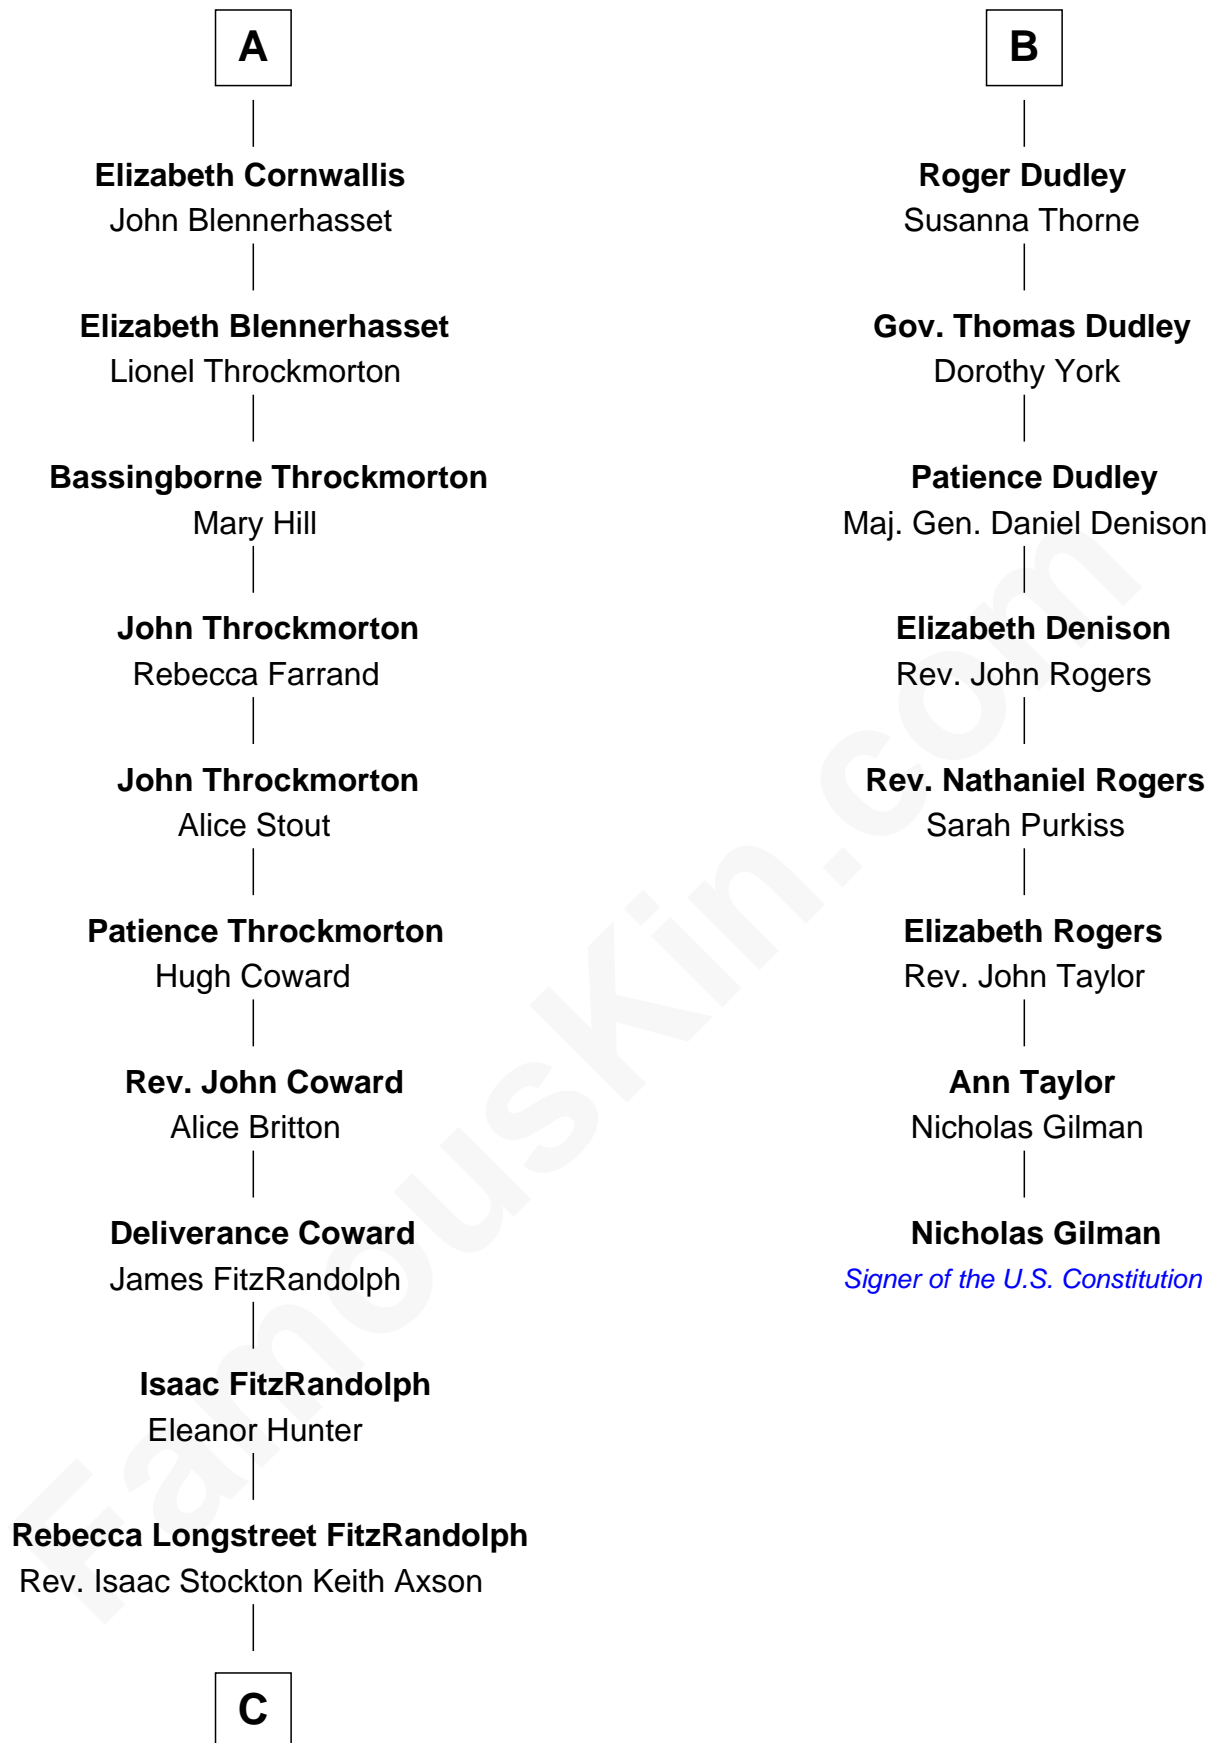

FamousKin.com
Relationship Chart of
Ellen Louise (Axson) Wilson
First Lady of President Woodrow Wilson

14th cousin 4 times removed of

Nicholas Gilman
Signer of the U.S. Constitution

C

Rev. Samuel Edward Axson

Margaret Jane Hoyt

Ellen Louise (Axson) Wilson

First Lady of Woodrow Wilson

FamousKin.com