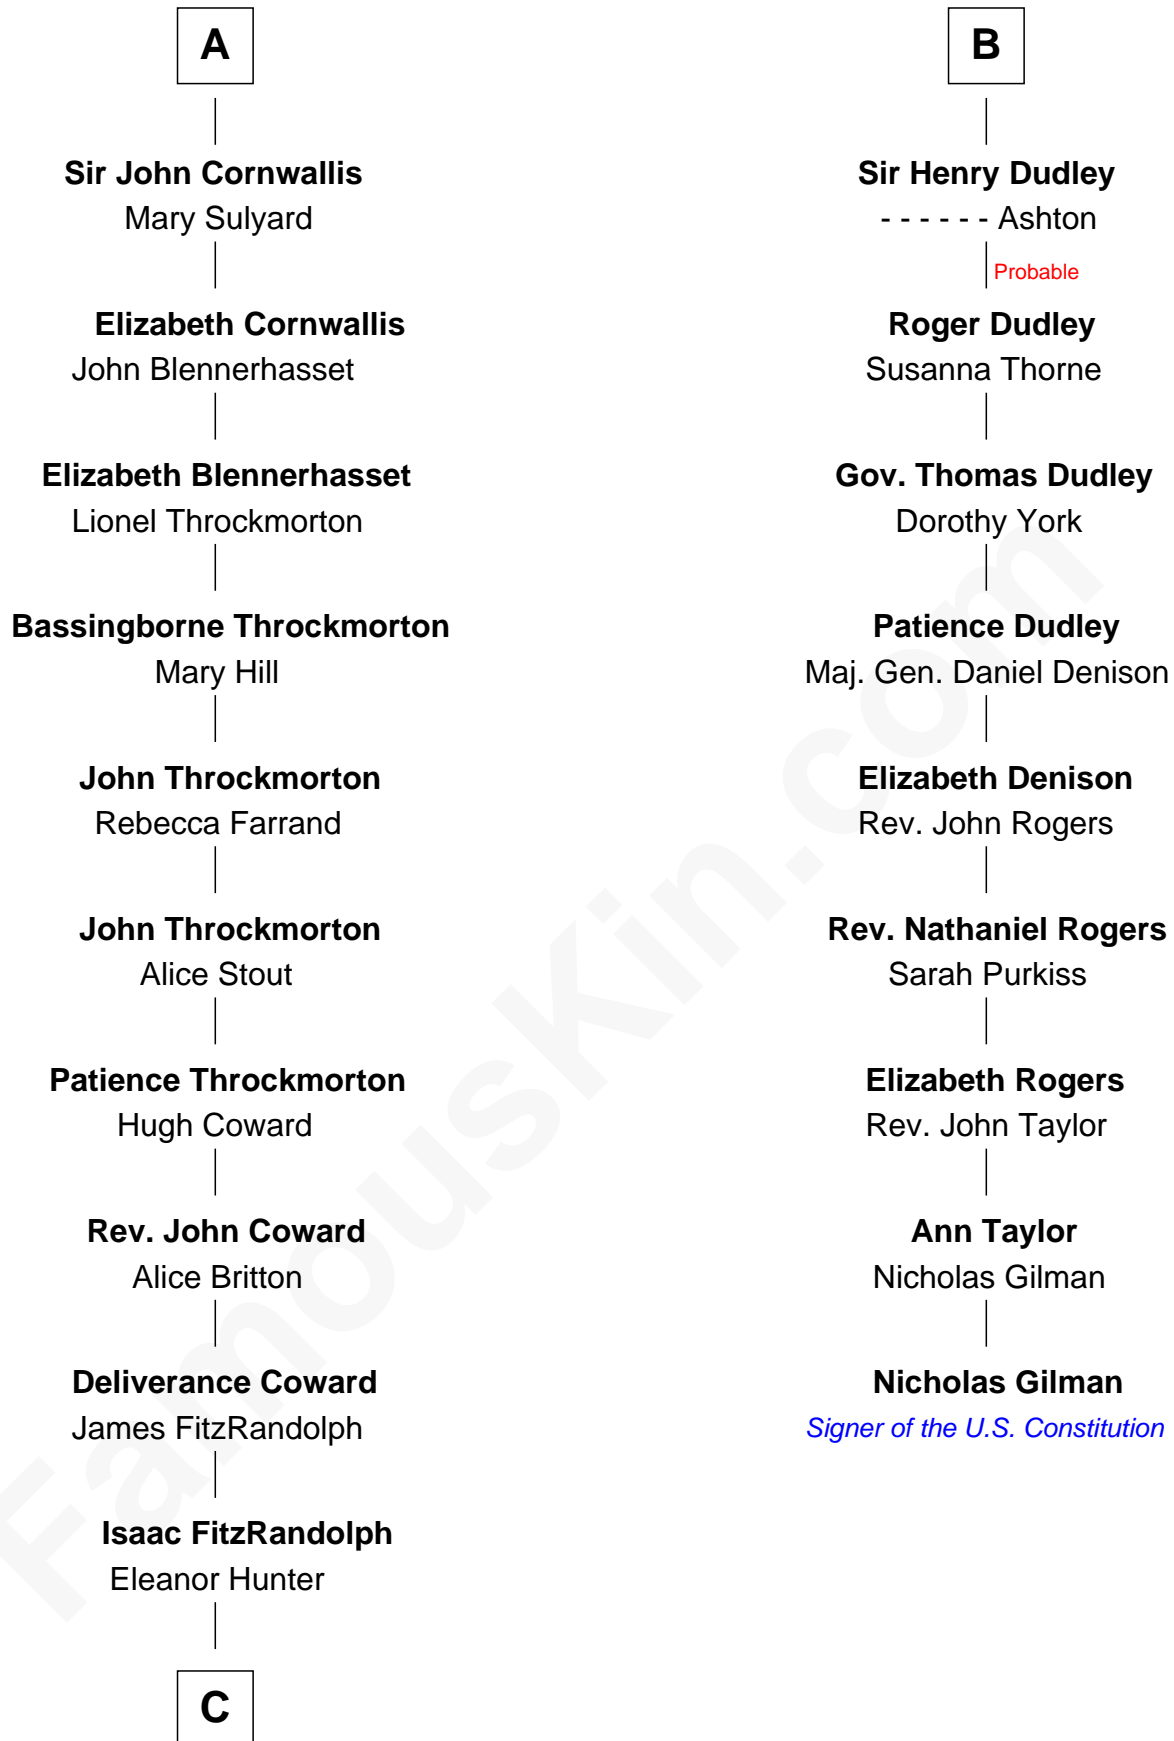

FamousKin.com

Relationship Chart of Ellen Louise (Axson) Wilson

First Lady of President Woodrow Wilson

15th cousin 4 times removed of

Nicholas Gilman

Signer of the U.S. Constitution

C

Rebecca Longstreet FitzRandolph

Rev. Isaac Stockton Keith Axson

Rev. Samuel Edward Axson

Margaret Jane Hoyt

Ellen Louise (Axson) Wilson

First Lady of Woodrow Wilson

FamousKin.com