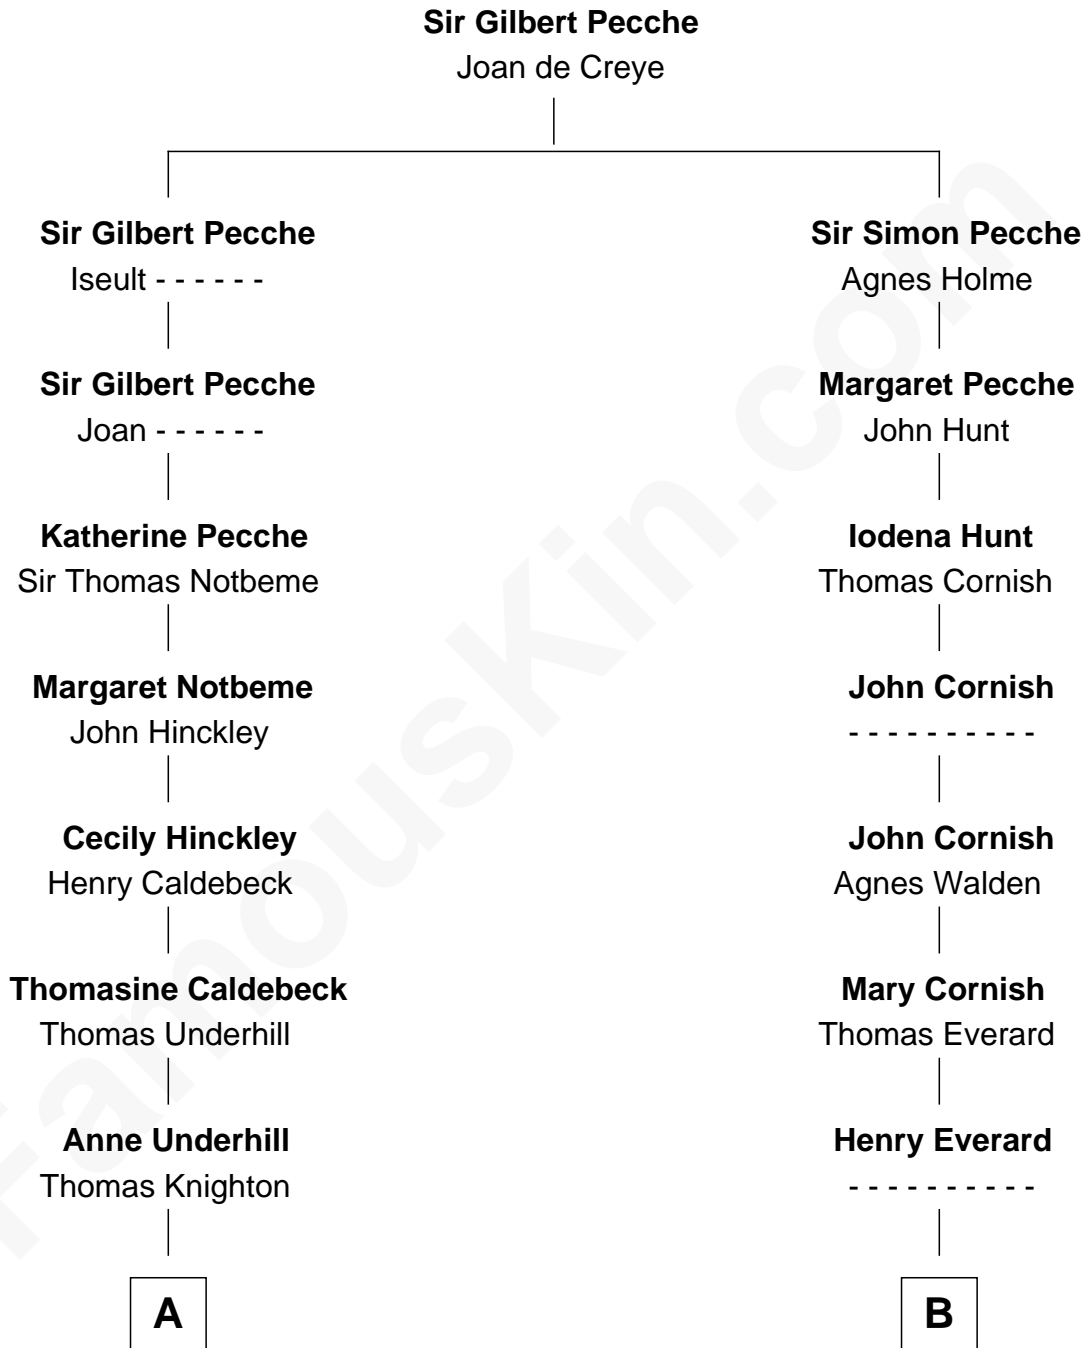

FamousKin.com
Relationship Chart of
Ellen Louise (Axson) Wilson
First Lady of President Woodrow Wilson

18th cousin 3 times removed of

Bill Gates
Founder of Microsoft

C

Margaret Jane Hoyt
Rev. Samuel Edward Axson

Ellen Louise (Axson) Wilson
First Lady of Woodrow Wilson

D

Louise Marie Woodworth
Thomas George Maxwell

James W. Maxwell
Belle Oakley

James Willard Maxwell
Adelle Thompson

Mary A. Maxwell
William Henry Gates